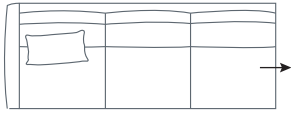

SIDE VIEW (CM)

Seat Height	Seat Depth	Back Height	Arm Height	Leg Height	Scatter Size
44	60	76	63	12.5	65 x 40 cm 50 x 50 cm

DIMENSIONS (CM)

L 272 x D 102 x H 90
Grand

L 222 x D 102 x H 90
4 Seater

L 192 x D 102 x H 90
3 Seater

L 162 x D 102 x H 90
2 Seater

L 97 x D 102 x H 90
Chair

L 70 x D 60 x H 40
Ottoman

DIMENSIONS (CM)

L 256 x D 102 x H 90
Grand 1 arm (LF/RF)

L 206 x D 102 x H 90
4 Seater 1 Arm (LF/RF)

L 176 x D 102 x H 90
3 Seater 1 Arm (LF/RF)

L 146 x D 102 x H 90
2 Seater 1 Arm (LF/RF)

L 96 x D 160 x H 90
Chaise (LF/RF)

L 102 x D 102 x H 90
Corner

MODULAR EXAMPLES

COMBINATION 1
Grand 1 arm (LF)
Chaise (RF)

COMBINATION 2
2 Seater 1 Arm (LF)
2 Seater 1 Arm (RF)

COMBINATION 3
Chaise (LF)
4 Seater 1 Arm (RF)

COMBINATION 4
3 Seater 1 Arm (LF)
Chaise (RF)