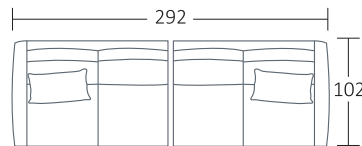

SIDE VIEW (CM)

Seat Height	Seat Depth	Back Height	Arm Height	Leg Height	Scatter Size
44	60	76	63	12.5	65 x 40 cm 50 x 50 cm

DIMENSIONS (CM)

L 272 x D 102 x H 90
Grand

L 222 x D 102 x H 90
4 Seater

L 192 x D 102 x H 90
3 Seater

L 162 x D 102 x H 90
2 Seater

L 97 x D 102 x H 90
Chair

L 70 x D 60 x H 40
Ottoman

DIMENSIONS (CM)

L 256 x D 102 x H 90
Grand 1 arm (LF/RF)

L 206 x D 102 x H 90
4 Seater 1 Arm (LF/RF)

L 176 x D 102 x H 90
3 Seater 1 Arm (LF/RF)

L 146 x D 102 x H 90
2 Seater 1 Arm (LF/RF)

L 96 x D 160 x H 90
Chaise (LF/RF)

L 102 x D 102 x H 90
Corner

MODULAR EXAMPLES

COMBINATION 1
Grand 1 arm (LF)
Chaise (RF)

COMBINATION 2
2 Seater 1 Arm (LF)
2 Seater 1 Arm (RF)

COMBINATION 3
Chaise (LF)
4 Seater 1 Arm (RF)

COMBINATION 4
3 Seater 1 Arm (LF)
Chaise (RF)