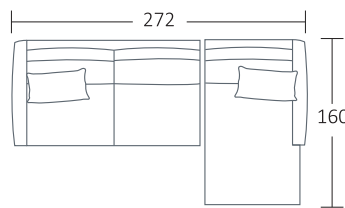

SIDE VIEW (CM)

Seat Height	Seat Depth	Back Height	Arm Height	Leg Height	Scatter Size
44	60	76	63	12.5	65 x 40 cm 50 x 50 cm

DIMENSIONS (CM)

L 272 x D 102 x H 90
Grand

L 222 x D 102 x H 90
4 Seater

L 192 x D 102 x H 90
3 Seater

L 162 x D 102 x H 90
2 Seater

L 97 x D 102 x H 90
Chair

L 70 x D 60 x H 40
Ottoman

DIMENSIONS (CM)

L 256 x D 102 x H 90
Grand 1 arm (LF/RF)

L 206 x D 102 x H 90
4 Seater 1 Arm (LF/RF)

L 176 x D 102 x H 90
3 Seater 1 Arm (LF/RF)

L 146 x D 102 x H 90
2 Seater 1 Arm (LF/RF)

L 96 x D 160 x H 90
Chaise (LF/RF)

L 102 x D 102 x H 90
Corner

MODULAR EXAMPLES

COMBINATION 1
Grand 1 arm (LF)
Chaise (RF)

COMBINATION 2
2 Seater 1 Arm (LF)
2 Seater 1 Arm (RF)

COMBINATION 3
Chaise (LF)
4 Seater 1 Arm (RF)

COMBINATION 4
3 Seater 1 Arm (LF)
Chaise (RF)