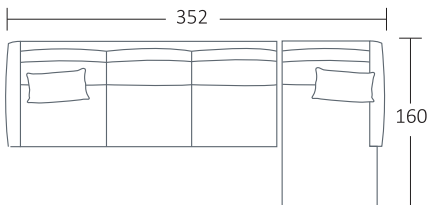

SIDE VIEW (CM)

Seat Height	Seat Depth	Back Height	Arm Height	Leg Height	Scatter Size
44	60	76	63	12.5	65 x 40 cm 50 x 50 cm

DIMENSIONS (CM)

L 272 x D 102 x H 90
Grand

L 222 x D 102 x H 90
4 Seater

L 192 x D 102 x H 90
3 Seater

L 162 x D 102 x H 90
2 Seater

L 97 x D 102 x H 90
Chair

L 70 x D 60 x H 40
Ottoman

DIMENSIONS (CM)

L 256 x D 102 x H 90
Grand 1 arm (LF/RF)

L 206 x D 102 x H 90
4 Seater 1 Arm (LF/RF)

L 176 x D 102 x H 90
3 Seater 1 Arm (LF/RF)

L 146 x D 102 x H 90
2 Seater 1 Arm (LF/RF)

L 96 x D 160 x H 90
Chaise (LF/RF)

L 102 x D 102 x H 90
Corner

MODULAR EXAMPLES

COMBINATION 1
Grand 1 arm (LF)
Chaise (RF)

COMBINATION 2
2 Seater 1 Arm (LF)
2 Seater 1 Arm (RF)

COMBINATION 3
Chaise (LF)
4 Seater 1 Arm (RF)

COMBINATION 4
3 Seater 1 Arm (LF)
Chaise (RF)