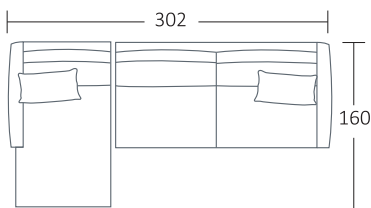

SIDE VIEW (CM)

Seat Height	Seat Depth	Back Height	Arm Height	Leg Height	Scatter Size
44	60	76	63	12.5	65 x 40 cm 50 x 50 cm

DIMENSIONS (CM)

L 272 x D 102 x H 90
Grand

L 222 x D 102 x H 90
4 Seater

L 192 x D 102 x H 90
3 Seater

L 162 x D 102 x H 90
2 Seater

L 97 x D 102 x H 90
Chair

L 70 x D 60 x H 40
Ottoman

DIMENSIONS (CM)

L 256 x D 102 x H 90
Grand 1 arm (LF/RF)

L 206 x D 102 x H 90
4 Seater 1 Arm (LF/RF)

L 176 x D 102 x H 90
3 Seater 1 Arm (LF/RF)

L 146 x D 102 x H 90
2 Seater 1 Arm (LF/RF)

L 96 x D 160 x H 90
Chaise (LF/RF)

L 102 x D 102 x H 90
Corner

MODULAR EXAMPLES

COMBINATION 1
Grand 1 arm (LF)
Chaise (RF)

COMBINATION 2
2 Seater 1 Arm (LF)
2 Seater 1 Arm (RF)

COMBINATION 3
Chaise (LF)
4 Seater 1 Arm (RF)

COMBINATION 4
3 Seater 1 Arm (LF)
Chaise (RF)