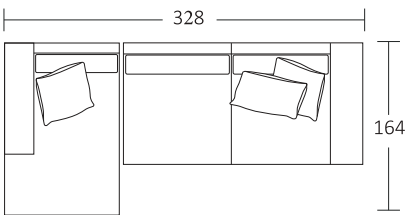

SIDE VIEW (CM)

Seat Height	Seat Depth	Back Height	Arm Height	Leg Height	Scatter Size
40	60	61	61	10	

DIMENSIONS (CM)

L 280 x D 102 x H 81
4 Seater

L 260 x D 102 x H 81
3.5 Seater

L 240 x D 102 x H 81
3 Seater

L 220 x D 102 x H 81
2.5 Seater

L 200 x D 102 x H 81
2 Seater

L 100 x D 102 x H 81
Chair

L 118 x D 70 x H 40
Ottoman Rectangle Large

L 98 x D 70 x H 40
Ottoman Rectangle Small

DIMENSIONS (CM)

L 258 x D 102 x H 81
4 Seater 1 Arm (LF/RF)

L 238 x D 102 x H 81
3.5 Seater 1 Arm (LF/RF)

L 218 x D 102 x H 81
3 Seater 1 Arm (LF/RF)

L 198 x D 102 x H 81
2.5 Seater 1 Arm (LF/RF)

L 178 x D 102 x H 81
2 Seater 1 Arm (LF/RF)

L 120 x D 164 x H 81
Large Chaise (LF/RF)

L 110 x D 164 x H 81
Small Chaise 1 Arm (LF/RF)

L 102 x D 102 x H 81
Corner (LF/RF)

L 118 x D 70 x H 40
Ottoman Rectangle Large

L 98 x D 70 x H 40
Ottoman Rectangle Small

MODULAR EXAMPLES

COMBINATION 1
Small Chaise (LF/RF)
3 Seater 1 Arm (LF/RF)