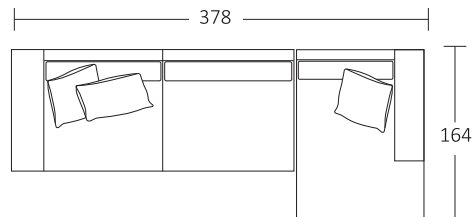

SIDE VIEW (CM)

Seat Height	Seat Depth	Back Height	Arm Height	Leg Height	Scatter Size
40	60	61	61	10	

DIMENSIONS (CM)

L 280 x D 102 x H 81
4 Seater

L 260 x D 102 x H 81
3.5 Seater

L 240 x D 102 x H 81
3 Seater

L 238 x D 102 x H 81
3.5 Seater 1 Arm (LF/RF)

L 218 x D 102 x H 81
3 Seater 1 Arm (LF/RF)

L 198 x D 102 x H 81
2.5 Seater 1 Arm (LF/RF)

L 178 x D 102 x H 81
2 Seater 1 Arm (LF/RF)

L 120 x D 164 x H 81
Large Chaise (LF/RF)

L 110 x D 164 x H 81
Small Chaise 1 Arm (LF/RF)

L 102 x D 102 x H 81
Corner (LF/RF)

L 118 x D 70 x H 40
Ottoman Rectangle Large

L 98 x D 70 x H 40
Ottoman Rectangle Small

MODULAR EXAMPLES

COMBINATION 1
Small Chaise (LF/RF)
3 Seater 1 Arm (LF/RF)

COMBINATION 2
4 Seater
Ottoman Rectangle Large

COMBINATION 3
4 Seater 1 Arm (LF/RF)
Large Chaise (LF/RF)