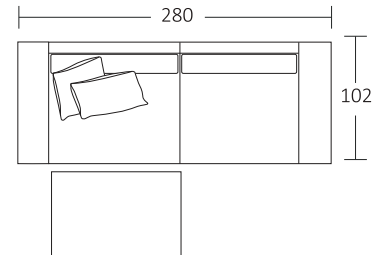

SIDE VIEW (CM)

Seat Height	Seat Depth	Back Height	Arm Height	Leg Height	Scatter Size
40	60	61	61	10	

DIMENSIONS (CM)

L 280 x D 102 x H 81
4 Seater

L 260 x D 102 x H 81
3.5 Seater

L 240 x D 102 x H 81
3 Seater

L 238 x D 102 x H 81
3.5 Seater 1 Arm (LF/RF)

L 218 x D 102 x H 81
3 Seater 1 Arm (LF/RF)

L 198 x D 102 x H 81
2.5 Seater 1 Arm (LF/RF)

L 178 x D 102 x H 81
2 Seater 1 Arm (LF/RF)

L 120 x D 164 x H 81
Large Chaise (LF/RF)

L 110 x D 164 x H 81
Small Chaise 1 Arm (LF/RF)

L 102 x D 102 x H 81
Corner (LF/RF)

L 118 x D 70 x H 40
Ottoman Rectangle Large

L 98 x D 70 x H 40
Ottoman Rectangle Small

MODULAR EXAMPLES

COMBINATION 1
Small Chaise (LF/RF)
3 Seater 1 Arm (LF/RF)

COMBINATION 2
4 Seater
Ottoman Rectangle Large

COMBINATION 3
4 Seater 1 Arm (LF/RF)
Large Chaise (LF/RF)