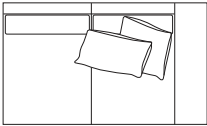

SIDE VIEW (CM)

Seat Height	Seat Depth	Back Height	Arm Height	Leg Height	Scatter Size
40	60	61	61	10	

DIMENSIONS (CM)

L 280 x D 102 x H 81
4 Seater

L 260 x D 102 x H 81
3.5 Seater

L 240 x D 102 x H 81
3 Seater

L 220 x D 102 x H 81
2.5 Seater

L 200 x D 102 x H 81
2 Seater

L 100 x D 102 x H 81
Chair

L 118 x D 70 x H 40
Ottoman Rectangle Large

L 98 x D 70 x H 40
Ottoman Rectangle Small

DIMENSIONS (CM)

L 258 x D 102 x H 81
4 Seater 1 Arm (LF/RF)

L 238 x D 102 x H 81
3.5 Seater 1 Arm (LF/RF)

L 218 x D 102 x H 81
3 Seater 1 Arm (LF/RF)

L 198 x D 102 x H 81
2.5 Seater 1 Arm (LF/RF)

L 178 x D 102 x H 81
2 Seater 1 Arm (LF/RF)

L 120 x D 164 x H 81
Large Chaise (LF/RF)

L 110 x D 164 x H 81
Small Chaise 1 Arm (LF/RF)

L 102 x D 102 x H 81
Corner (LF/RF)

L 118 x D 70 x H 40
Ottoman Rectangle Large

L 98 x D 70 x H 40
Ottoman Rectangle Small

MODULAR EXAMPLES

COMBINATION 1
Small Chaise (LF/RF)
3 Seater 1 Arm (LF/RF)