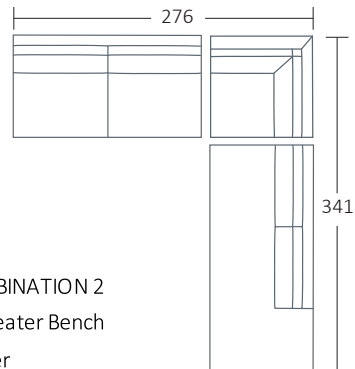

SIDE VIEW (CM)

Seat Height	Seat Depth	Back Height	Arm Height	Leg Height	Scatter Size
42	63	71	61	4	55 x 55 cm

DIMENSIONS (CM)

L 284 x D 106 x H 90
4 Seater

L 260 x D 106 x H 90
3.5 Seater

L 230 x D 106 x H 90
3 Seater

L 200 x D 106 x H 90
2.5 Seater

L 116 x D 106 x H 90
Chair Plus

L 89 x D 100 x H 90
Chair

L 105 x D 75 x H 40
Ottoman Rectangle Large

L 85 x D 65 x H 40
Ottoman Rectangle Small

DIMENSIONS (CM)

L 269 x D 106 x H 90
4 Seater 1 Arm (LF/RF)

L 185 x D 106 x H 90
2.5 Seater 1 Arm (LF/RF)

L 254 x D 106 x H 90
4 Seater Bench

L 170 x D 106 x H 90
2.5 Seater Bench

L 101 x D 173 x H 90
Chaise (LF/RF)

L 235 x D 106 x H 90
End Chaise (LF/RF)

L 106 x D 106 x H 90
Corner (LF/RF)

MODULAR EXAMPLES

COMBINATION 1
4 Seater 1 Arm (LF)
Chaise (RF)

COMBINATION 2
2.5 Seater Bench
Corner
End Chaise (RF)