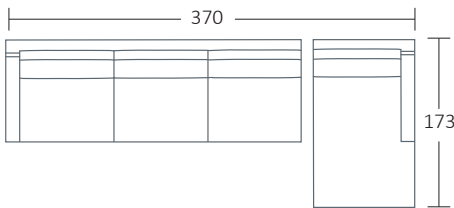

SIDE VIEW (CM)

Seat Height	Seat Depth	Back Height	Arm Height	Leg Height	Scatter Size
42	63	71	61	4	55 x 55 cm

DIMENSIONS (CM)

L 284 x D 106 x H 90
4 Seater

L 260 x D 106 x H 90
3.5 Seater

L 230 x D 106 x H 90
3 Seater

L 200 x D 106 x H 90
2.5 Seater

L 116 x D 106 x H 90
Chair Plus

L 89 x D 100 x H 90
Chair

L 105 x D 75 x H 40
Ottoman Rectangle Large

L 85 x D 65 x H 40
Ottoman Rectangle Small

DIMENSIONS (CM)

L 269 x D 106 x H 90
4 Seater 1 Arm (LF/RF)

L 185 x D 106 x H 90
2.5 Seater 1 Arm (LF/RF)

L 254 x D 106 x H 90
4 Seater Bench

L 170 x D 106 x H 90
2.5 Seater Bench

L 101 x D 173 x H 90
Chaise (LF/RF)

L 235 x D 106 x H 90
End Chaise (LF/RF)

L 106 x D 106 x H 90
Corner (LF/RF)

MODULAR EXAMPLES

COMBINATION 1
4 Seater 1 Arm (LF)
Chaise (RF)

COMBINATION 2
2.5 Seater Bench
Corner
End Chaise (RF)