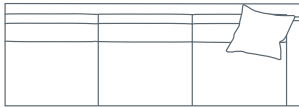

SIDE VIEW (CM)

Seat Height	Seat Depth	Back Height	Arm Height	Leg Height	Scatter Size
42	63	71	61	4	55 x 55 cm

DIMENSIONS (CM)

L 284 x D 106 x H 90
4 Seater

L 260 x D 106 x H 90
3.5 Seater

L 230 x D 106 x H 90
3 Seater

L 200 x D 106 x H 90
2.5 Seater

L 116 x D 106 x H 90
Chair Plus

L 89 x D 100 x H 90
Chair

L 105 x D 75 x H 40
Ottoman Rectangle Large

L 85 x D 65 x H 40
Ottoman Rectangle Small

DIMENSIONS (CM)

L 269 x D 106 x H 90
4 Seater 1 Arm (LF/RF)

L 185 x D 106 x H 90
2.5 Seater 1 Arm (LF/RF)

L 254 x D 106 x H 90
4 Seater Bench

L 170 x D 106 x H 90
2.5 Seater Bench

L 101 x D 173 x H 90
Chaise (LF/RF)

L 235 x D 106 x H 90
End Chaise (LF/RF)

L 106 x D 106 x H 90
Corner (LF/RF)

MODULAR EXAMPLES

COMBINATION 1
4 Seater 1 Arm (LF)
Chaise (RF)

COMBINATION 2
2.5 Seater Bench
Corner
End Chaise (RF)