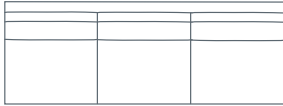

SIDE VIEW (CM)

Seat Height	Seat Depth	Back Height	Arm Height	Leg Height	Scatter Size
42	63	71	61	4	55 x 55 cm

DIMENSIONS (CM)

L 284 x D 106 x H 90
4 Seater

L 260 x D 106 x H 90
3.5 Seater

L 230 x D 106 x H 90
3 Seater

L 200 x D 106 x H 90
2.5 Seater

L 116 x D 106 x H 90
Chair Plus

L 89 x D 100 x H 90
Chair

L 105 x D 75 x H 40
Ottoman Rectangle Large

L 85 x D 65 x H 40
Ottoman Rectangle Small

DIMENSIONS (CM)

L 269 x D 106 x H 90
4 Seater 1 Arm (LF/RF)

L 185 x D 106 x H 90
2.5 Seater 1 Arm (LF/RF)

L 254 x D 106 x H 90
4 Seater Bench

L 170 x D 106 x H 90
2.5 Seater Bench

L 101 x D 173 x H 90
Chaise (LF/RF)

L 235 x D 106 x H 90
End Chaise (LF/RF)

L 106 x D 106 x H 90
Corner (LF/RF)

MODULAR EXAMPLES

COMBINATION 1
4 Seater 1 Arm (LF)
Chaise (RF)

COMBINATION 2
2.5 Seater Bench
Corner
End Chaise (RF)