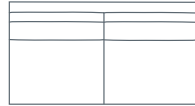

SIDE VIEW (CM)

Seat Height	Seat Depth	Back Height	Arm Height	Leg Height	Scatter Size
42	63	71	61	4	55 x 55 cm

DIMENSIONS (CM)

L 284 x D 106 x H 90
4 Seater

L 260 x D 106 x H 90
3.5 Seater

L 230 x D 106 x H 90
3 Seater

L 200 x D 106 x H 90
2.5 Seater

L 116 x D 106 x H 90
Chair Plus

L 89 x D 100 x H 90
Chair

L 105 x D 75 x H 40
Ottoman Rectangle Large

L 85 x D 65 x H 40
Ottoman Rectangle Small

DIMENSIONS (CM)

L 269 x D 106 x H 90
4 Seater 1 Arm (LF/RF)

L 185 x D 106 x H 90
2.5 Seater 1 Arm (LF/RF)

L 254 x D 106 x H 90
4 Seater Bench

L 170 x D 106 x H 90
2.5 Seater Bench

L 101 x D 173 x H 90
Chaise (LF/RF)

L 235 x D 106 x H 90
End Chaise (LF/RF)

L 106 x D 106 x H 90
Corner (LF/RF)