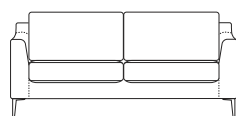

SIDE VIEW (CM)

Seat Height	Seat Depth	Back Height	Arm Height	Leg Height	Scatter Size
44	56	74	64	17	

DIMENSIONS (CM)

L 197 x D 98 x H 88
3 Seater

L 177 x D 98 x H 88
2.5 Seater

L 157 x D 98 x H 88
2 Seater

L 90 x D 98 x H 88
Chair

L 85 x D 60 x H 44
Ottoman Rectangle