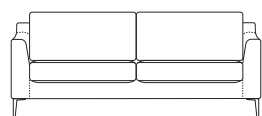

SIDE VIEW (CM)

Seat Height	Seat Depth	Back Height	Arm Height	Leg Height	Scatter Size
44	56	74	64	17	

DIMENSIONS (CM)

L 197 x D 98 x H 88
3 Seater

L 177 x D 98 x H 88
2.5 Seater

L 157 x D 98 x H 88
2 Seater