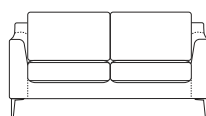

SIDE VIEW (CM)

Seat Height	Seat Depth	Back Height	Arm Height	Leg Height	Scatter Size
44	56	74	64	17	

DIMENSIONS (CM)

L 197 x D 98 x H 88
3 Seater

L 177 x D 98 x H 88
2.5 Seater

L 157 x D 98 x H 88
2 Seater

L 90 x D 98 x H 88
Chair

L 85 x D 60 x H 44
Ottoman Rectangle