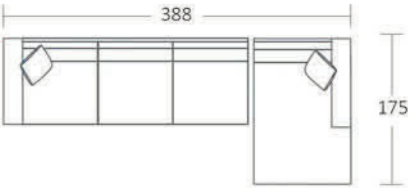

DIMENSIONS (CM)

L 290 x D 97 x H 85
 4 Seater

L 239 x D 97 x H 85
 3 Seater

L 209 x D 97 x H 85
 2.5 Seater

L 105 x D 97 x H 85
 Chair

L 80 x D 97 x H 44
 Ottoman

DIMENSIONS (CM)

L 105 x D 175 x H 85
Medium Chaise (LF/RF)

L 217 x D 97 x H 85
3 Seater 1 Arm (LF/RF)

L 268 x D 97 x H 85
4 Seater 1 Arm (LF/RF)

L 187 x D 97 x H 85
2.5 Seater Corner
No Arm (LF/RF)

L 217 x D 97 x H 85
3 Seater Corner
No Arm (LF/RF)

L 268 x D 97 x H 85
4 Seater Corner
No Arm (LF/RF)

L 209 x D 97 x H 85
2.5 Seater Corner
1 Arm (LF/RF)

L 239 x D 97 x H 85
3 Seater Corner
1 Arm (LF/RF)

L 290 x D 97 x H 85
4 Seater Corner
1 Arm (LF/RF)

MODULAR EXAMPLES

COMBINATION 1
 4 Seater 1 Arm (LF)
 Large Chaise (RF)

COMBINATION 2
 3 Seater 1 Arm (LF)
 3 Seater Corner No Arm

COMBINATION 3
 4 Seater Corner 1 Arm LF
 3 Seater 1 Arm RF

COMBINATION 4
 4 Seater Corner 1 Arm LF
 3 Seater Bench
 Large Chaise RF

COMBINATION 5
 Ottoman
 3 Seater Corner No Arm LF
 4 Seater Bench
 Chaise Medium RF