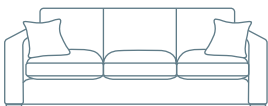

SIDE VIEW (CM)

| | | | | | |
|--------------------|-------------------|--------------------|-------------------|-------------------|---------------------|
| Seat Height | Seat Depth | Back Height | Arm Height | Leg Height | Scatter Size |
| 44 | 60 | 65 | 58 | 7 | 50 x 50 cm |

DIMENSIONS (CM)

L 290 x D 97 x H 85
 4 Seater

L 239 x D 97 x H 85
 3 Seater

L 209 x D 97 x H 85
 2.5 Seater

L 105 x D 97 x H 85
 Chair

L 80 x D 97 x H 44
 Ottoman

DIMENSIONS (CM)

L 105 x D 175 x H 85
Medium Chaise (LF/RF)

L 209 x D 97 x H 85
2.5 Seater Corner
1 Arm (LF/RF)

L 239 x D 97 x H 85
3 Seater Corner
1 Arm (LF/RF)

L 290 x D 97 x H 85
4 Seater Corner
1 Arm (LF/RF)

MODULAR EXAMPLES

COMBINATION 1
 4 Seater 1 Arm (LF)
 Large Chaise (RF)