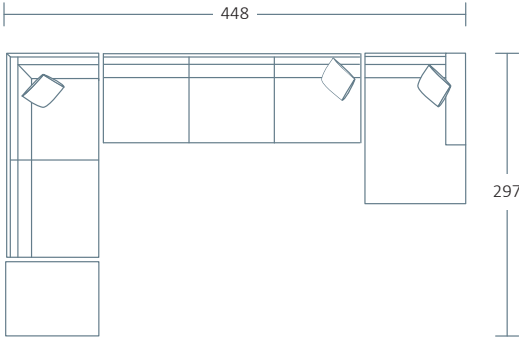

DIMENSIONS (CM)

L 290 x D 97 x H 85
 4 Seater

L 239 x D 97 x H 85
 3 Seater

L 209 x D 97 x H 85
 2.5 Seater

L 105 x D 97 x H 85
 Chair

L 80 x D 97 x H 44
 Ottoman

DIMENSIONS (CM)

L 105 x D 175 x H 85
Medium Chaise (LF/RF)

L 217 x D 97 x H 85
3 Seater 1 Arm (LF/RF)

L 268 x D 97 x H 85
4 Seater 1 Arm (LF/RF)

L 187 x D 97 x H 85
2.5 Seater Corner
No Arm (LF/RF)

L 217 x D 97 x H 85
3 Seater Corner
No Arm (LF/RF)

L 268 x D 97 x H 85
4 Seater Corner
No Arm (LF/RF)

L 209 x D 97 x H 85
2.5 Seater Corner
1 Arm (LF/RF)

L 239 x D 97 x H 85
3 Seater Corner
1 Arm (LF/RF)

L 290 x D 97 x H 85
4 Seater Corner
1 Arm (LF/RF)

MODULAR EXAMPLES

COMBINATION 1
 4 Seater 1 Arm (LF)
 Large Chaise (RF)

COMBINATION 2
 3 Seater 1 Arm (LF)
 3 Seater Corner No Arm

COMBINATION 3
 4 Seater Corner 1 Arm LF
 3 Seater 1 Arm RF

COMBINATION 4
 4 Seater Corner 1 Arm LF
 3 Seater Bench
 Large Chaise RF

COMBINATION 5
 Ottoman
 3 Seater Corner No Arm LF
 4 Seater Bench
 Chaise Medium RF