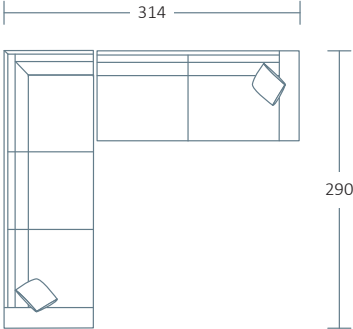

DIMENSIONS (CM)

L 290 x D 97 x H 85
 4 Seater

L 239 x D 97 x H 85
 3 Seater

L 209 x D 97 x H 85
 2.5 Seater

L 105 x D 97 x H 85
 Chair

L 80 x D 97 x H 44
 Ottoman

DIMENSIONS (CM)

L 105 x D 175 x H 85
Medium Chaise (LF/RF)

L 217 x D 97 x H 85
3 Seater 1 Arm (LF/RF)

L 268 x D 97 x H 85
4 Seater 1 Arm (LF/RF)

L 187 x D 97 x H 85
2.5 Seater Corner
No Arm (LF/RF)

L 217 x D 97 x H 85
3 Seater Corner
No Arm (LF/RF)

L 268 x D 97 x H 85
4 Seater Corner
No Arm (LF/RF)

L 209 x D 97 x H 85
2.5 Seater Corner
1 Arm (LF/RF)

L 239 x D 97 x H 85
3 Seater Corner
1 Arm (LF/RF)

L 290 x D 97 x H 85
4 Seater Corner
1 Arm (LF/RF)

MODULAR EXAMPLES

COMBINATION 1
 4 Seater 1 Arm (LF)
 Large Chaise (RF)

COMBINATION 2
 3 Seater 1 Arm (LF)
 3 Seater Corner No Arm

COMBINATION 3
 4 Seater Corner 1 Arm LF
 3 Seater 1 Arm RF

COMBINATION 4
 4 Seater Corner 1 Arm LF
 3 Seater Bench
 Large Chaise RF

COMBINATION 5
 Ottoman
 3 Seater Corner No Arm LF
 4 Seater Bench
 Chaise Medium RF