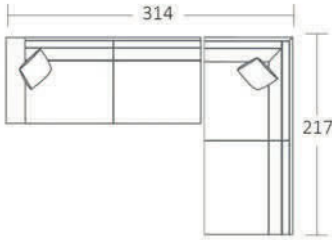

DIMENSIONS (CM)

L 290 x D 97 x H 85
 4 Seater

L 239 x D 97 x H 85
 3 Seater

L 209 x D 97 x H 85
 2.5 Seater

L 105 x D 97 x H 85
 Chair

L 80 x D 97 x H 44
 Ottoman

DIMENSIONS (CM)

L 105 x D 175 x H 85
Medium Chaise (LF/RF)

L 217 x D 97 x H 85
3 Seater 1 Arm (LF/RF)

L 268 x D 97 x H 85
4 Seater 1 Arm (LF/RF)

L 187 x D 97 x H 85
2.5 Seater Corner
No Arm (LF/RF)

L 217 x D 97 x H 85
3 Seater Corner
No Arm (LF/RF)

L 268 x D 97 x H 85
4 Seater Corner
No Arm (LF/RF)

L 209 x D 97 x H 85
2.5 Seater Corner
1 Arm (LF/RF)

L 239 x D 97 x H 85
3 Seater Corner
1 Arm (LF/RF)

L 290 x D 97 x H 85
4 Seater Corner
1 Arm (LF/RF)

MODULAR EXAMPLES

COMBINATION 1
 4 Seater 1 Arm (LF)
 Large Chaise (RF)

COMBINATION 2
 3 Seater 1 Arm (LF)
 3 Seater Corner No Arm

COMBINATION 3
 4 Seater Corner 1 Arm LF
 3 Seater 1 Arm RF

COMBINATION 4
 4 Seater Corner 1 Arm LF
 3 Seater Bench
 Large Chaise RF

COMBINATION 5
 Ottoman
 3 Seater Corner No Arm LF
 4 Seater Bench
 Chaise Medium RF