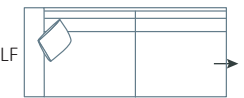

DIMENSIONS (CM)

L 290 x D 97 x H 85
 4 Seater

L 239 x D 97 x H 85
 3 Seater

L 209 x D 97 x H 85
 2.5 Seater

L 105 x D 97 x H 85
 Chair

L 80 x D 97 x H 44
 Ottoman

DIMENSIONS (CM)

L 105 x D 175 x H 85
Medium Chaise (LF/RF)

L 120 x D 175 x H 85
Large Chaise (LF/RF)

L 80 x D 97 x H 44
Ottoman

L 165 x D 97 x H 85
2.5 Seater Bench

L 195 x D 97 x H 85
3 Seater Bench

L 246 x D 97 x H 85
4 Seater Bench

L 187 x D 97 x H 85
2.5 Seater 1 Arm (LF/RF)

L 217 x D 97 x H 85
3 Seater 1 Arm (LF/RF)

L 268 x D 97 x H 85
4 Seater 1 Arm (LF/RF)

L 187 x D 97 x H 85
2.5 Seater Corner
No Arm (LF/RF)

L 217 x D 97 x H 85
3 Seater Corner
No Arm (LF/RF)

L 268 x D 97 x H 85
4 Seater Corner
No Arm (LF/RF)

L 209 x D 97 x H 85
2.5 Seater Corner
1 Arm (LF/RF)

L 239 x D 97 x H 85
3 Seater Corner
1 Arm (LF/RF)

L 290 x D 97 x H 85
4 Seater Corner
1 Arm (LF/RF)

MODULAR EXAMPLES

COMBINATION 1
 4 Seater 1 Arm (LF)
 Large Chaise (RF)