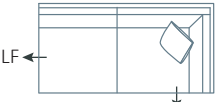

DIMENSIONS (CM)

L 290 x D 97 x H 85
 4 Seater

L 239 x D 97 x H 85
 3 Seater

L 209 x D 97 x H 85
 2.5 Seater

L 105 x D 97 x H 85
 Chair

L 80 x D 97 x H 44
 Ottoman

DIMENSIONS (CM)

L 105 x D 175 x H 85
Medium Chaise (LF/RF)

L 120 x D 175 x H 85
Large Chaise (LF/RF)

L 80 x D 97 x H 44
Ottoman

L 165 x D 97 x H 85
2.5 Seater Bench

L 195 x D 97 x H 85
3 Seater Bench

L 246 x D 97 x H 85
4 Seater Bench

L 187 x D 97 x H 85
2.5 Seater 1 Arm (LF/RF)

L 217 x D 97 x H 85
3 Seater 1 Arm (LF/RF)

L 268 x D 97 x H 85
4 Seater 1 Arm (LF/RF)

L 187 x D 97 x H 85
2.5 Seater Corner
No Arm (LF/RF)

L 217 x D 97 x H 85
3 Seater Corner
No Arm (LF/RF)

L 268 x D 97 x H 85
4 Seater Corner
No Arm (LF/RF)

L 209 x D 97 x H 85
2.5 Seater Corner
1 Arm (LF/RF)

L 239 x D 97 x H 85
3 Seater Corner
1 Arm (LF/RF)

L 290 x D 97 x H 85
4 Seater Corner
1 Arm (LF/RF)

MODULAR EXAMPLES

COMBINATION 1
 4 Seater 1 Arm (LF)
 Large Chaise (RF)