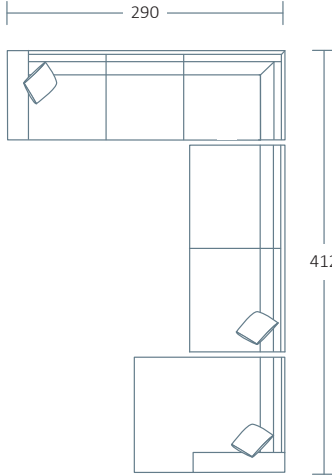

DIMENSIONS (CM)

L 290 x D 97 x H 85
 4 Seater

L 239 x D 97 x H 85
 3 Seater

L 209 x D 97 x H 85
 2.5 Seater

L 105 x D 97 x H 85
 Chair

L 80 x D 97 x H 44
 Ottoman

DIMENSIONS (CM)

L 105 x D 175 x H 85
Medium Chaise (LF/RF)

L 217 x D 97 x H 85
3 Seater 1 Arm (LF/RF)

L 268 x D 97 x H 85
4 Seater 1 Arm (LF/RF)

L 187 x D 97 x H 85
2.5 Seater Corner
No Arm (LF/RF)

L 217 x D 97 x H 85
3 Seater Corner
No Arm (LF/RF)

L 268 x D 97 x H 85
4 Seater Corner
No Arm (LF/RF)

L 209 x D 97 x H 85
2.5 Seater Corner
1 Arm (LF/RF)

L 239 x D 97 x H 85
3 Seater Corner
1 Arm (LF/RF)

L 290 x D 97 x H 85
4 Seater Corner
1 Arm (LF/RF)

MODULAR EXAMPLES

COMBINATION 1
 4 Seater 1 Arm (LF)
 Large Chaise (RF)

COMBINATION 2
 3 Seater 1 Arm (LF)
 3 Seater Corner No Arm

COMBINATION 3
 4 Seater Corner 1 Arm LF
 3 Seater 1 Arm RF

COMBINATION 4
 4 Seater Corner 1 Arm LF
 3 Seater Bench
 Large Chaise RF

COMBINATION 5
 Ottoman
 3 Seater Corner No Arm LF
 4 Seater Bench
 Chaise Medium RF