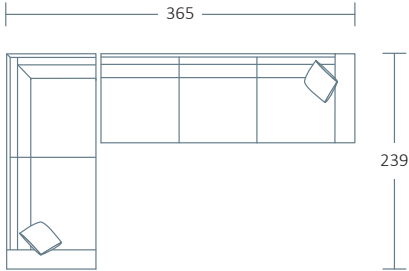

DIMENSIONS (CM)

L 290 x D 97 x H 85
 4 Seater

L 239 x D 97 x H 85
 3 Seater

L 209 x D 97 x H 85
 2.5 Seater

L 105 x D 97 x H 85
 Chair

L 80 x D 97 x H 44
 Ottoman

DIMENSIONS (CM)

L 105 x D 175 x H 85
Medium Chaise (LF/RF)

L 217 x D 97 x H 85
3 Seater 1 Arm (LF/RF)

L 268 x D 97 x H 85
4 Seater 1 Arm (LF/RF)

L 187 x D 97 x H 85
2.5 Seater Corner
No Arm (LF/RF)

L 217 x D 97 x H 85
3 Seater Corner
No Arm (LF/RF)

L 268 x D 97 x H 85
4 Seater Corner
No Arm (LF/RF)

L 209 x D 97 x H 85
2.5 Seater Corner
1 Arm (LF/RF)

L 239 x D 97 x H 85
3 Seater Corner
1 Arm (LF/RF)

L 290 x D 97 x H 85
4 Seater Corner
1 Arm (LF/RF)

MODULAR EXAMPLES

COMBINATION 1
 4 Seater 1 Arm (LF)
 Large Chaise (RF)

COMBINATION 2
 3 Seater 1 Arm (LF)
 3 Seater Corner No Arm

COMBINATION 3
 4 Seater Corner 1 Arm LF
 3 Seater 1 Arm RF

COMBINATION 4
 4 Seater Corner 1 Arm LF
 3 Seater Bench
 Large Chaise RF

COMBINATION 5
 Ottoman
 3 Seater Corner No Arm LF
 4 Seater Bench
 Chaise Medium RF