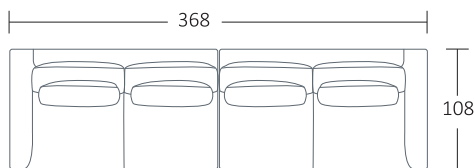

SIDE VIEW (CM)

Seat Height	Seat Depth	Back Height	Arm Height	Leg Height	Scatter Size
40	53	60	60	4	

DIMENSIONS (CM)

L 265 x D 108 x H 79
4 Seater

L 245 x D 108 x H 79
3.5 Seater

L 225 x D 108 x H 79
3 Seater

L 205 x D 108 x H 79
2.5 Seater

L 108 x D 108 x H 42
Ottoman Square

DIMENSIONS (CM)

L 164 x D 108 x H 79
2.5 Seater Bench

L 184 x D 108 x H 79
3 Seater Bench

L 204 x D 108 x H 79
3.5 Seater Bench

L 224 x D 108 x H 79
4 Seater Bench

L 184 x D 108 x H 79
2.5 Seater 1 Arm (LF/RF)

L 204 x D 108 x H 79
3 Seater 1 Arm (LF/RF)

L 224 x D 108 x H 79
3.5 Seater 1 Arm (LF/RF)

L 244 x D 108 x H 79
4 Seater 1 Arm (LF/RF)

L 122 x D 158 x H 79
Chaise (LF/RF)

MODULAR EXAMPLES

COMBINATION 1
3.5 Seater 1 Arm (LF)
Chaise (RF)

COMBINATION 2
2.5 Seater 1 Arm (LF)
2.5 Seater 1 Arm (RF)

COMBINATION 3
4 Seater 1 Arm (LF)
Chaise (RF)