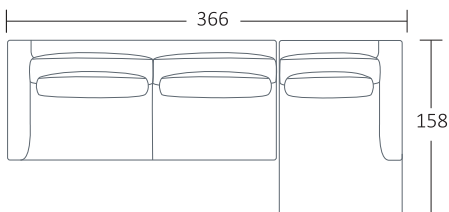

SIDE VIEW (CM)

Seat Height	Seat Depth	Back Height	Arm Height	Leg Height	Scatter Size
40	53	60	60	4	

DIMENSIONS (CM)

L 265 x D 108 x H 79
4 Seater

L 245 x D 108 x H 79
3.5 Seater

L 225 x D 108 x H 79
3 Seater

L 205 x D 108 x H 79
2.5 Seater

L 108 x D 108 x H 42
Ottoman Square

DIMENSIONS (CM)

L 164 x D 108 x H 79
2.5 Seater Bench

L 184 x D 108 x H 79
3 Seater Bench

L 204 x D 108 x H 79
3.5 Seater Bench

L 224 x D 108 x H 79
4 Seater Bench

L 184 x D 108 x H 79
2.5 Seater 1 Arm (LF/RF)

L 204 x D 108 x H 79
3 Seater 1 Arm (LF/RF)

L 224 x D 108 x H 79
3.5 Seater 1 Arm (LF/RF)

L 244 x D 108 x H 79
4 Seater 1 Arm (LF/RF)

L 122 x D 158 x H 79
Chaise (LF/RF)

MODULAR EXAMPLES

COMBINATION 1
3.5 Seater 1 Arm (LF)
Chaise (RF)

COMBINATION 2
2.5 Seater 1 Arm (LF)
2.5 Seater 1 Arm (RF)

COMBINATION 3
4 Seater 1 Arm (LF)
Chaise (RF)