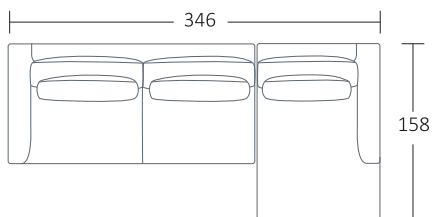

SIDE VIEW (CM)

Seat Height	Seat Depth	Back Height	Arm Height	Leg Height	Scatter Size
40	53	60	60	4	

DIMENSIONS (CM)

L 265 x D 108 x H 79
4 Seater

L 245 x D 108 x H 79
3.5 Seater

L 225 x D 108 x H 79
3 Seater

L 205 x D 108 x H 79
2.5 Seater

L 108 x D 108 x H 42
Ottoman Square

DIMENSIONS (CM)

L 164 x D 108 x H 79
2.5 Seater Bench

L 184 x D 108 x H 79
3 Seater Bench

L 204 x D 108 x H 79
3.5 Seater Bench

L 224 x D 108 x H 79
4 Seater Bench

L 184 x D 108 x H 79
2.5 Seater 1 Arm (LF/RF)

L 204 x D 108 x H 79
3 Seater 1 Arm (LF/RF)

L 224 x D 108 x H 79
3.5 Seater 1 Arm (LF/RF)

L 244 x D 108 x H 79
4 Seater 1 Arm (LF/RF)

L 122 x D 158 x H 79
Chaise (LF/RF)

MODULAR EXAMPLES

COMBINATION 1
3.5 Seater 1 Arm (LF)
Chaise (RF)

COMBINATION 2
2.5 Seater 1 Arm (LF)
2.5 Seater 1 Arm (RF)

COMBINATION 3
4 Seater 1 Arm (LF)
Chaise (RF)