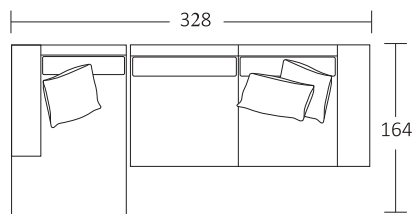

Seat Height  
40

Seat Depth  
60

Back Height  
61

Arm Height  
61

Leg Height  
10

Scatter Size  
50 x 50 cm  
60 x 40 cm

DIMENSIONS (CM)

L 280 x D 102 x H 81  
4 Seater

L 98 x D 70 x H 40  
Ottoman Rectangle Small

DIMENSIONS (CM)

L 258 x D 102 x H 81  
4 Seater 1 Arm (LF/RF)

L 238 x D 102 x H 81  
3.5 Seater 1 Arm (LF/RF)

L 218 x D 102 x H 81  
3 Seater 1 Arm (LF/RF)

L 198 x D 102 x H 81  
2.5 Seater 1 Arm (LF/RF)

L 178 x D 102 x H 81  
2 Seater 1 Arm (LF/RF)

L 120 x D 164 x H 81  
Large Chaise (LF/RF)

L 110 x D 164 x H 81  
Small Chaise 1 Arm (LF/RF)

L 102 x D 102 x H 81  
Corner (LF/RF)

L 118 x D 70 x H 40  
Ottoman Rectangle Large

L 98 x D 70 x H 40  
Ottoman Rectangle Small

MODULAR EXAMPLES

COMBINATION 1  
Small Chaise (LF/RF)  
3 Seater 1 Arm (LF/RF)  
Large Ottoman

COMBINATION 2  
4 Seater  
Ottoman Rectangle Large

COMBINATION 3  
4 Seater 1 Arm (LF/RF)  
Large Chaise (LF/RF)