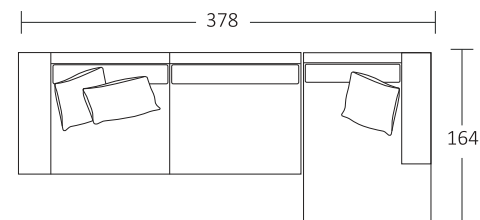

Seat Height  
40

Seat Depth  
60

Back Height  
61

Arm Height  
61

Leg Height  
10

Scatter Size  
50 x 50 cm  
60 x 40 cm

DIMENSIONS (CM)

L 280 x D 102 x H 81  
4 Seater

L 98 x D 70 x H 40  
Ottoman Rectangle Small

DIMENSIONS (CM)

L 258 x D 102 x H 81  
4 Seater 1 Arm (LF/RF)

L 238 x D 102 x H 81  
3.5 Seater 1 Arm (LF/RF)

L 218 x D 102 x H 81  
3 Seater 1 Arm (LF/RF)

L 198 x D 102 x H 81  
2.5 Seater 1 Arm (LF/RF)

L 178 x D 102 x H 81  
2 Seater 1 Arm (LF/RF)

L 120 x D 164 x H 81  
Large Chaise (LF/RF)

L 110 x D 164 x H 81  
Small Chaise 1 Arm (LF/RF)

L 102 x D 102 x H 81  
Corner (LF/RF)

L 118 x D 70 x H 40  
Ottoman Rectangle Large

L 98 x D 70 x H 40  
Ottoman Rectangle Small

MODULAR EXAMPLES

COMBINATION 1  
Small Chaise (LF/RF)  
3 Seater 1 Arm (LF/RF)  
Large Ottoman

COMBINATION 2  
4 Seater  
Ottoman Rectangle Large

COMBINATION 3  
4 Seater 1 Arm (LF/RF)  
Large Chaise (LF/RF)