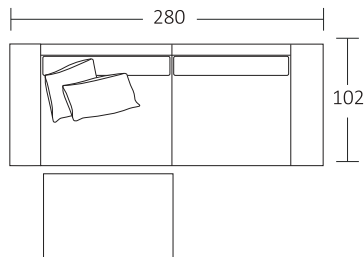

Seat Height  
40

Seat Depth  
60

Back Height  
61

Arm Height  
61

Leg Height  
10

Scatter Size  
50 x 50 cm  
60 x 40 cm

DIMENSIONS (CM)

L 280 x D 102 x H 81  
4 Seater

L 98 x D 70 x H 40  
Ottoman Rectangle Small

DIMENSIONS (CM)

L 258 x D 102 x H 81  
4 Seater 1 Arm (LF/RF)

L 238 x D 102 x H 81  
3.5 Seater 1 Arm (LF/RF)

L 218 x D 102 x H 81  
3 Seater 1 Arm (LF/RF)

L 198 x D 102 x H 81  
2.5 Seater 1 Arm (LF/RF)

L 178 x D 102 x H 81  
2 Seater 1 Arm (LF/RF)

L 120 x D 164 x H 81  
Large Chaise (LF/RF)

L 110 x D 164 x H 81  
Small Chaise 1 Arm (LF/RF)

L 102 x D 102 x H 81  
Corner (LF/RF)

L 118 x D 70 x H 40  
Ottoman Rectangle Large

L 98 x D 70 x H 40  
Ottoman Rectangle Small

MODULAR EXAMPLES

COMBINATION 1  
Small Chaise (LF/RF)  
3 Seater 1 Arm (LF/RF)  
Large Ottoman

COMBINATION 2  
4 Seater  
Ottoman Rectangle Large

COMBINATION 3  
4 Seater 1 Arm (LF/RF)  
Large Chaise (LF/RF)