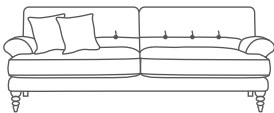

**FEATURES** Environmentally friendly FSC certified solid timber frame  
No sag steel suspension

<b>SEAT CUSHION</b>	Molmic Feather Blend Option - Molmic Luxura Seat	<b>BACK CUSHION</b>	Fixed back - tufted Feather - plain
<b>UPHOLSTERY</b>	Fabric fully upholstered	<b>SCATTER</b>	Feather - plain
		<b>FEET</b>	Turned timber legs Option - Turned timber legs - conical

**SIDE VIEW (CM)**

<b>Seat Height</b>	<b>Seat Depth</b>	<b>Back Height</b>	<b>Arm Height</b>	<b>Leg Height</b>	<b>Scatter Size</b>
44	62	80	58	17 (front) 12.5 (back)	55 x 55 cm

**DIMENSIONS (CM)**

L 221 x D 99 x H 80  
3 Seater

L 198 x D 99 x H 80  
2.5 Seater

L 174 x D 99 x H 80  
2 Seater

L 96 x D 90 x H 80  
Chair