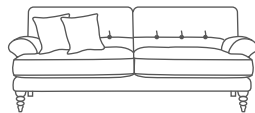

**SIDE VIEW (CM)**

<b>Seat Height</b>	<b>Seat Depth</b>	<b>Back Height</b>	<b>Arm Height</b>	<b>Leg Height</b>	<b>Scatter Size</b>
44	62	80	58	17 (front) 12.5 (back)	55 x 55 cm

**DIMENSIONS (CM)**

L 221 x D 99 x H 80  
3 Seater

L 198 x D 99 x H 80  
2.5 Seater

L 174 x D 99 x H 80  
2 Seater

L 96 x D 90 x H 80  
Chair