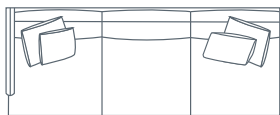

SIDE VIEW (CM)

Seat Height
41

Seat Depth
65

Back Height
67

Arm Height
56

Leg Height
10

Scatter Size
50 x 50 cm
65 x 45 cm
60 x 60 cm

DIMENSIONS (CM)

L 252 x D 102 x H 82
4 Seater

L 222 x D 102 x H 82
3.5 Seater

L 192 x D 102 x H 82
3 Seater

L 172 x D 102 x H 82
2.5 Seater

L 152 x D 102 x H 82
2 Seater

L 82 x D 102 x H 82
Chair

L 80 x D 60 x H 41
Ottoman Rectangle

DIMENSIONS (CM)

L 246 x D 102 x H 82
4 Seater 1 Arm (LF/RF)

L 216 x D 102 x H 82
3.5 Seater 1 Arm (LF/RF)

L 186 x D 102 x H 82
3 Seater 1 Arm (LF/RF)

L 166 x D 102 x H 82
2.5 Seater 1 Arm (LF/RF)

L 146 x D 102 x H 82
2 Seater 1 Arm (LF/RF)

L 96 x D 153 x H 82
Large Chaise (LF/RF)

L 86 x D 153 x H 82
Medium Chaise (LF/RF)

L 102 x D 102 x H 82
Corner

MODULAR EXAMPLES

COMBINATION 1
Large Chaise (LF)
3 Seater 1 Arm (RF)

COMBINATION 2
3 Seater 1 Arm (LF)
Corner
3 Seater 1 Arm (RF)