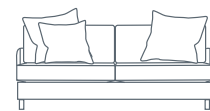

SIDE VIEW (CM)

Seat Height
41

Seat Depth
65

Back Height
67

Arm Height
56

Leg Height
10

Scatter Size
50 x 50 cm
65 x 45 cm
60 x 60 cm

DIMENSIONS (CM)

L 252 x D 102 x H 82
4 Seater

L 222 x D 102 x H 82
3.5 Seater

L 192 x D 102 x H 82
3 Seater

L 172 x D 102 x H 82
2.5 Seater

L 152 x D 102 x H 82
2 Seater

L 82 x D 102 x H 82
Chair

L 80 x D 60 x H 41
Ottoman Rectangle

DIMENSIONS (CM)

L 246 x D 102 x H 82
4 Seater 1 Arm (LF/RF)

L 216 x D 102 x H 82
3.5 Seater 1 Arm (LF/RF)

L 186 x D 102 x H 82
3 Seater 1 Arm (LF/RF)

L 166 x D 102 x H 82
2.5 Seater 1 Arm (LF/RF)

L 146 x D 102 x H 82
2 Seater 1 Arm (LF/RF)