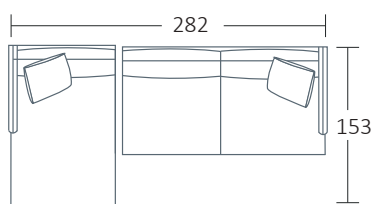

SIDE VIEW (CM)

Seat Height
41

Seat Depth
65

Back Height
67

Arm Height
56

Leg Height
10

Scatter Size
50 x 50 cm
65 x 45 cm
60 x 60 cm

DIMENSIONS (CM)

L 252 x D 102 x H 82
4 Seater

L 222 x D 102 x H 82
3.5 Seater

L 192 x D 102 x H 82
3 Seater

L 172 x D 102 x H 82
2.5 Seater

L 152 x D 102 x H 82
2 Seater

L 82 x D 102 x H 82
Chair

L 80 x D 60 x H 41
Ottoman Rectangle

DIMENSIONS (CM)

L 246 x D 102 x H 82
4 Seater 1 Arm (LF/RF)

L 216 x D 102 x H 82
3.5 Seater 1 Arm (LF/RF)

L 186 x D 102 x H 82
3 Seater 1 Arm (LF/RF)

L 166 x D 102 x H 82
2.5 Seater 1 Arm (LF/RF)

L 146 x D 102 x H 82
2 Seater 1 Arm (LF/RF)

L 96 x D 153 x H 82
Large Chaise (LF/RF)

L 86 x D 153 x H 82
Medium Chaise (LF/RF)

L 102 x D 102 x H 82
Corner

MODULAR EXAMPLES

COMBINATION 1
Large Chaise (LF)
3 Seater 1 Arm (RF)

COMBINATION 2
3 Seater 1 Arm (LF)
Corner
3 Seater 1 Arm (RF)