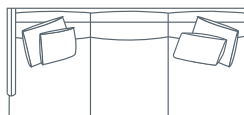

SIDE VIEW (CM)

Seat Height
41

Seat Depth
65

Back Height
67

Arm Height
56

Leg Height
10

Scatter Size
50 x 50 cm
65 x 45 cm
60 x 60 cm

DIMENSIONS (CM)

L 252 x D 102 x H 82
4 Seater

L 222 x D 102 x H 82
3.5 Seater

L 192 x D 102 x H 82
3 Seater

L 172 x D 102 x H 82
2.5 Seater

L 152 x D 102 x H 82
2 Seater

L 82 x D 102 x H 82
Chair

L 80 x D 60 x H 41
Ottoman Rectangle

DIMENSIONS (CM)

L 246 x D 102 x H 82
4 Seater 1 Arm (LF/RF)

L 216 x D 102 x H 82
3.5 Seater 1 Arm (LF/RF)

L 186 x D 102 x H 82
3 Seater 1 Arm (LF/RF)

L 166 x D 102 x H 82
2.5 Seater 1 Arm (LF/RF)

L 146 x D 102 x H 82
2 Seater 1 Arm (LF/RF)

L 96 x D 153 x H 82
Large Chaise (LF/RF)

L 86 x D 153 x H 82
Medium Chaise (LF/RF)

L 102 x D 102 x H 82
Corner

MODULAR EXAMPLES

COMBINATION 1
Large Chaise (LF)
3 Seater 1 Arm (RF)

COMBINATION 2
3 Seater 1 Arm (LF)
Corner
3 Seater 1 Arm (RF)