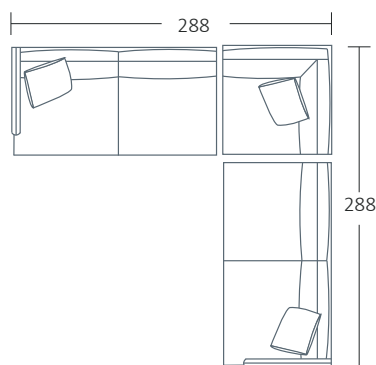

SIDE VIEW (CM)

Seat Height
41

Seat Depth
65

Back Height
67

Arm Height
56

Leg Height
10

Scatter Size
50 x 50 cm
65 x 45 cm
60 x 60 cm

DIMENSIONS (CM)

L 252 x D 102 x H 82
4 Seater

L 222 x D 102 x H 82
3.5 Seater

L 192 x D 102 x H 82
3 Seater

L 172 x D 102 x H 82
2.5 Seater

L 152 x D 102 x H 82
2 Seater

L 82 x D 102 x H 82
Chair

L 80 x D 60 x H 41
Ottoman Rectangle

DIMENSIONS (CM)

L 246 x D 102 x H 82
4 Seater 1 Arm (LF/RF)

L 216 x D 102 x H 82
3.5 Seater 1 Arm (LF/RF)

L 186 x D 102 x H 82
3 Seater 1 Arm (LF/RF)

L 166 x D 102 x H 82
2.5 Seater 1 Arm (LF/RF)

L 146 x D 102 x H 82
2 Seater 1 Arm (LF/RF)

L 96 x D 153 x H 82
Large Chaise (LF/RF)

L 86 x D 153 x H 82
Medium Chaise (LF/RF)

L 102 x D 102 x H 82
Corner

MODULAR EXAMPLES

COMBINATION 1
Large Chaise (LF)
3 Seater 1 Arm (RF)

COMBINATION 2
3 Seater 1 Arm (LF)
Corner
3 Seater 1 Arm (RF)