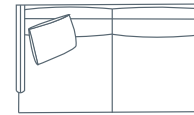

Seat Depth  
65

Back Height  
67

Arm Height  
56

Leg Height  
10

Scatter Size  
60 x 60 cm

DIMENSIONS (CM)

L 252 x D 102 x H 82  
4 Seater

L 222 x D 102 x H 82  
3.5 Seater

L 192 x D 102 x H 82  
3 Seater

L 172 x D 102 x H 82  
2.5 Seater

L 152 x D 102 x H 82  
2 Seater

L 82 x D 102 x H 82  
Chair

L 80 x D 60 x H 41  
Ottoman

DIMENSIONS (CM)

L 246 x D 102 x H 82  
4 Seater 1 Arm (LF/RF)

L 216 x D 102 x H 82  
3.5 Seater 1 Arm (LF/RF)

L 186 x D 102 x H 82  
3 Seater 1 Arm (LF/RF)

L 166 x D 102 x H 82  
2.5 Seater 1 Arm (LF/RF)

L 146 x D 102 x H 82  
2 Seater 1 Arm (LF/RF)

L 96 x D 153 x H 82  
Large Chaise (LF/RF)

L 86 x D 153 x H 82  
Medium Chaise 1 Arm (LF/RF)

L 102 x D 102 x H 82  
Corner

MODULAR EXAMPLES

COMBINATION 1  
Large Chaise (LF)  
3 Seater 1 Arm (RF)

COMBINATION 2  
3 Seater 1 Arm (LF)  
Corner  
3 Seater 1 Arm (RF)