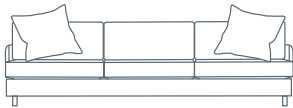

Seat Depth  
65

Back Height  
67

Arm Height  
56

Leg Height  
10

Scatter Size  
60 x 60 cm

DIMENSIONS (CM)

L 252 x D 102 x H 82  
4 Seater

L 222 x D 102 x H 82  
3.5 Seater

L 192 x D 102 x H 82  
3 Seater

L 172 x D 102 x H 82  
2.5 Seater

L 152 x D 102 x H 82  
2 Seater

L 82 x D 102 x H 82  
Chair

L 80 x D 60 x H 41  
Ottoman

DIMENSIONS (CM)

L 246 x D 102 x H 82  
4 Seater 1 Arm (LF/RF)