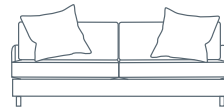

Seat Depth  
65

Back Height  
67

Arm Height  
56

Leg Height  
10

Scatter Size  
60 x 60 cm

DIMENSIONS (CM)

L 252 x D 102 x H 82  
4 Seater

L 222 x D 102 x H 82  
3.5 Seater

L 192 x D 102 x H 82  
3 Seater

L 172 x D 102 x H 82  
2.5 Seater

L 152 x D 102 x H 82  
2 Seater

L 82 x D 102 x H 82  
Chair

L 80 x D 60 x H 41  
Ottoman

DIMENSIONS (CM)

L 246 x D 102 x H 82  
4 Seater 1 Arm (LF/RF)