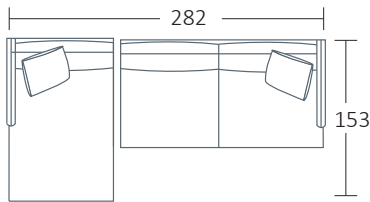

Seat Depth  
65

Back Height  
67

Arm Height  
56

Leg Height  
10

Scatter Size  
60 x 60 cm

DIMENSIONS (CM)

L 252 x D 102 x H 82  
4 Seater

L 222 x D 102 x H 82  
3.5 Seater

L 192 x D 102 x H 82  
3 Seater

L 172 x D 102 x H 82  
2.5 Seater

L 152 x D 102 x H 82  
2 Seater

L 82 x D 102 x H 82  
Chair

L 80 x D 60 x H 41  
Ottoman

DIMENSIONS (CM)

L 246 x D 102 x H 82  
4 Seater 1 Arm (LF/RF)

L 216 x D 102 x H 82  
3.5 Seater 1 Arm (LF/RF)

L 186 x D 102 x H 82  
3 Seater 1 Arm (LF/RF)

L 166 x D 102 x H 82  
2.5 Seater 1 Arm (LF/RF)

L 146 x D 102 x H 82  
2 Seater 1 Arm (LF/RF)

L 96 x D 153 x H 82  
Large Chaise (LF/RF)

L 86 x D 153 x H 82  
Medium Chaise 1 Arm (LF/RF)

L 102 x D 102 x H 82  
Corner

MODULAR EXAMPLES

COMBINATION 1  
Large Chaise (LF)  
3 Seater 1 Arm (RF)

COMBINATION 2  
3 Seater 1 Arm (LF)  
Corner  
3 Seater 1 Arm (RF)