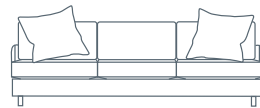

Seat Depth  
65

Back Height  
67

Arm Height  
56

Leg Height  
10

Scatter Size  
60 x 60 cm

DIMENSIONS (CM)

L 252 x D 102 x H 82  
4 Seater

L 222 x D 102 x H 82  
3.5 Seater

L 192 x D 102 x H 82  
3 Seater

L 172 x D 102 x H 82  
2.5 Seater

L 152 x D 102 x H 82  
2 Seater

L 82 x D 102 x H 82  
Chair

L 80 x D 60 x H 41  
Ottoman

DIMENSIONS (CM)

L 246 x D 102 x H 82  
4 Seater 1 Arm (LF/RF)

L 216 x D 102 x H 82  
3.5 Seater 1 Arm (LF/RF)

L 186 x D 102 x H 82  
3 Seater 1 Arm (LF/RF)

L 166 x D 102 x H 82  
2.5 Seater 1 Arm (LF/RF)

L 146 x D 102 x H 82  
2 Seater 1 Arm (LF/RF)

L 96 x D 153 x H 82  
Large Chaise (LF/RF)