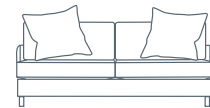

Seat Depth  
65

Back Height  
67

Arm Height  
56

Leg Height  
10

Scatter Size  
60 x 60 cm

DIMENSIONS (CM)

L 252 x D 102 x H 82  
4 Seater

L 222 x D 102 x H 82  
3.5 Seater

L 192 x D 102 x H 82  
3 Seater

L 172 x D 102 x H 82  
2.5 Seater

L 152 x D 102 x H 82  
2 Seater

L 82 x D 102 x H 82  
Chair

L 80 x D 60 x H 41  
Ottoman

DIMENSIONS (CM)

L 246 x D 102 x H 82  
4 Seater 1 Arm (LF/RF)