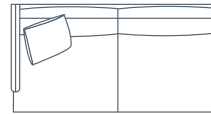

Seat Depth  
65

Back Height  
67

Arm Height  
56

Leg Height  
10

Scatter Size  
60 x 60 cm

DIMENSIONS (CM)

L 252 x D 102 x H 82  
4 Seater

L 222 x D 102 x H 82  
3.5 Seater

L 192 x D 102 x H 82  
3 Seater

L 172 x D 102 x H 82  
2.5 Seater

L 152 x D 102 x H 82  
2 Seater

L 82 x D 102 x H 82  
Chair

L 80 x D 60 x H 41  
Ottoman

DIMENSIONS (CM)

L 246 x D 102 x H 82  
4 Seater 1 Arm (LF/RF)

L 216 x D 102 x H 82  
3.5 Seater 1 Arm (LF/RF)

L 186 x D 102 x H 82  
3 Seater 1 Arm (LF/RF)

L 166 x D 102 x H 82  
2.5 Seater 1 Arm (LF/RF)

L 146 x D 102 x H 82  
2 Seater 1 Arm (LF/RF)

L 96 x D 153 x H 82  
Large Chaise (LF/RF)