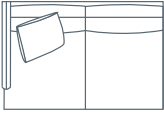

Seat Depth  
65

Back Height  
67

Arm Height  
56

Leg Height  
10

Scatter Size  
60 x 60 cm

DIMENSIONS (CM)

L 252 x D 102 x H 82  
4 Seater

L 222 x D 102 x H 82  
3.5 Seater

L 192 x D 102 x H 82  
3 Seater

L 172 x D 102 x H 82  
2.5 Seater

L 152 x D 102 x H 82  
2 Seater

L 82 x D 102 x H 82  
Chair

L 80 x D 60 x H 41  
Ottoman

DIMENSIONS (CM)

L 246 x D 102 x H 82  
4 Seater 1 Arm (LF/RF)

L 216 x D 102 x H 82  
3.5 Seater 1 Arm (LF/RF)

L 186 x D 102 x H 82  
3 Seater 1 Arm (LF/RF)

L 166 x D 102 x H 82  
2.5 Seater 1 Arm (LF/RF)

L 146 x D 102 x H 82  
2 Seater 1 Arm (LF/RF)

L 96 x D 153 x H 82  
Large Chaise (LF/RF)