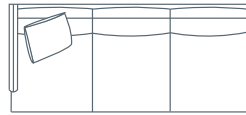

Seat Depth  
65

Back Height  
67

Arm Height  
56

Leg Height  
10

Scatter Size  
60 x 60 cm

DIMENSIONS (CM)

L 252 x D 102 x H 82  
4 Seater

L 222 x D 102 x H 82  
3.5 Seater

L 192 x D 102 x H 82  
3 Seater

L 172 x D 102 x H 82  
2.5 Seater

L 152 x D 102 x H 82  
2 Seater

L 82 x D 102 x H 82  
Chair

L 80 x D 60 x H 41  
Ottoman

DIMENSIONS (CM)

L 246 x D 102 x H 82  
4 Seater 1 Arm (LF/RF)

L 216 x D 102 x H 82  
3.5 Seater 1 Arm (LF/RF)

L 186 x D 102 x H 82  
3 Seater 1 Arm (LF/RF)

L 166 x D 102 x H 82  
2.5 Seater 1 Arm (LF/RF)

L 146 x D 102 x H 82  
2 Seater 1 Arm (LF/RF)

L 96 x D 153 x H 82  
Large Chaise (LF/RF)