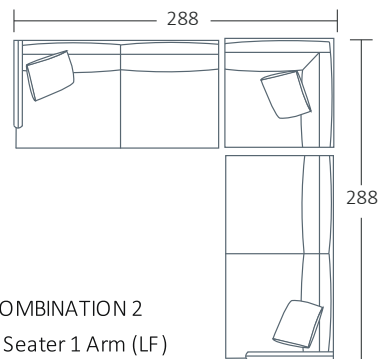

Seat Depth  
65

Back Height  
67

Arm Height  
56

Leg Height  
10

Scatter Size  
60 x 60 cm

DIMENSIONS (CM)

L 252 x D 102 x H 82  
4 Seater

L 222 x D 102 x H 82  
3.5 Seater

L 192 x D 102 x H 82  
3 Seater

L 172 x D 102 x H 82  
2.5 Seater

L 152 x D 102 x H 82  
2 Seater

L 82 x D 102 x H 82  
Chair

L 80 x D 60 x H 41  
Ottoman

DIMENSIONS (CM)

L 246 x D 102 x H 82  
4 Seater 1 Arm (LF/RF)

L 216 x D 102 x H 82  
3.5 Seater 1 Arm (LF/RF)

L 186 x D 102 x H 82  
3 Seater 1 Arm (LF/RF)

L 166 x D 102 x H 82  
2.5 Seater 1 Arm (LF/RF)

L 146 x D 102 x H 82  
2 Seater 1 Arm (LF/RF)

L 96 x D 153 x H 82  
Large Chaise (LF/RF)

L 86 x D 153 x H 82  
Medium Chaise 1 Arm (LF/RF)

L 102 x D 102 x H 82  
Corner

MODULAR EXAMPLES

COMBINATION 1  
Large Chaise (LF)  
3 Seater 1 Arm (RF)

COMBINATION 2  
3 Seater 1 Arm (LF)  
Corner  
3 Seater 1 Arm (RF)