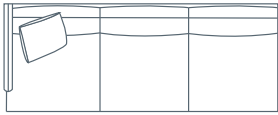

Seat Depth  
65

Back Height  
67

Arm Height  
56

Leg Height  
10

Scatter Size  
60 x 60 cm

DIMENSIONS (CM)

L 252 x D 102 x H 82  
4 Seater

L 222 x D 102 x H 82  
3.5 Seater

L 192 x D 102 x H 82  
3 Seater

L 172 x D 102 x H 82  
2.5 Seater

L 152 x D 102 x H 82  
2 Seater

L 82 x D 102 x H 82  
Chair

L 80 x D 60 x H 41  
Ottoman

DIMENSIONS (CM)

L 246 x D 102 x H 82  
4 Seater 1 Arm (LF/RF)

L 216 x D 102 x H 82  
3.5 Seater 1 Arm (LF/RF)

L 186 x D 102 x H 82  
3 Seater 1 Arm (LF/RF)

L 166 x D 102 x H 82  
2.5 Seater 1 Arm (LF/RF)

L 146 x D 102 x H 82  
2 Seater 1 Arm (LF/RF)

L 96 x D 153 x H 82  
Large Chaise (LF/RF)