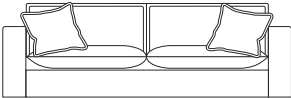

**SIDE VIEW (CM)**

<b>Seat Height</b> 50 (top of dome)	<b>Seat Depth</b> 65	<b>Back Height</b> 66	<b>Arm Height</b> 66	<b>Leg Height</b> 4	<b>Scatter Size</b> 60 x 60 cm
--	-------------------------	--------------------------	-------------------------	------------------------	-----------------------------------

**DIMENSIONS (CM)**

L 242 x D 100 x H 93  
4 Seater

L 222 x D 100 x H 93  
3 Seater

L 202 x D 100 x H 93  
2.5 Seater

L 182 x D 100 x H 93  
2 Seater

L 85 x D 95 x H 88  
Chair

L 75 x D 75 x H 50  
Ottoman Square

DIMENSIONS (CM)

L 146 x D 100 x H 93  
2 Seater Bench

L 166 x D 100 x H 93  
2.5 Seater Bench

L 186 x D 100 x H 93  
3 Seater Bench

L 206 x D 100 x H 93  
4 Seater Bench

L 164 x D 100 x H 93  
2 Seater 1 Arm (LF/RF)