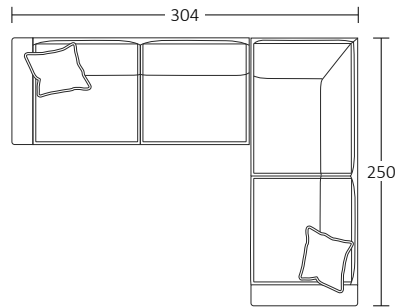

**DIMENSIONS (CM)**

L 242 x D 100 x H 93  
4 Seater

L 222 x D 100 x H 93  
3 Seater

L 202 x D 100 x H 93  
2.5 Seater

L 182 x D 100 x H 93  
2 Seater

L 85 x D 95 x H 88  
Chair

L 75 x D 75 x H 50  
Ottoman Square

DIMENSIONS (CM)

L 146 x D 100 x H 93  
2 Seater Bench

L 166 x D 100 x H 93  
2.5 Seater Bench

L 186 x D 100 x H 93  
3 Seater Bench

L 206 x D 100 x H 93  
4 Seater Bench

L 164 x D 100 x H 93  
2 Seater 1 Arm (LF/RF)

L 184 x D 100 x H 93  
2.5 Seater 1 Arm (LF/RF)

L 204 x D 100 x H 93  
3 Seater 1 Arm (LF/RF)

L 224 x D 100 x H 93  
4 Seater 1 Arm (LF/RF)

L 230 x D 100 x H 93  
3 Seater Corner 1 Arm (LF/RF)

L 250 x D 100 x H 93  
4 Seater Corner 1 Arm (LF/RF)

L 100 x D 100 x H 93  
Corner

MODULAR EXAMPLES

COMBINATION 1  
4 Seater Corner 1 Arm (LF)  
3 Seater 1 Arm (RF)

COMBINATION 2  
3 Seater 1 Arm (LF)  
4 Seater Corner 1 Arm (RF)

COMBINATION 3  
3 Seater 1 Arm (LF)  
Corner  
3 Seater 1 Arm (RF)