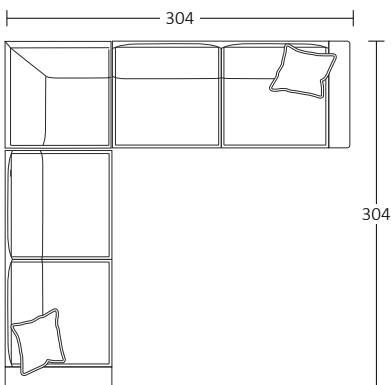

DIMENSIONS (CM)

L 146 x D 100 x H 93  
2 Seater Bench

L 166 x D 100 x H 93  
2.5 Seater Bench

L 186 x D 100 x H 93  
3 Seater Bench

L 206 x D 100 x H 93  
4 Seater Bench

L 164 x D 100 x H 93  
2 Seater 1 Arm (LF/RF)

L 184 x D 100 x H 93  
2.5 Seater 1 Arm (LF/RF)

L 204 x D 100 x H 93  
3 Seater 1 Arm (LF/RF)

L 224 x D 100 x H 93  
4 Seater 1 Arm (LF/RF)

L 230 x D 100 x H 93  
3 Seater Corner 1 Arm (LF/RF)

L 250 x D 100 x H 93  
4 Seater Corner 1 Arm (LF/RF)

L 100 x D 100 x H 93  
Corner

MODULAR EXAMPLES

COMBINATION 1  
4 Seater Corner 1 Arm (LF)  
3 Seater 1 Arm (RF)

COMBINATION 2  
3 Seater 1 Arm (LF)  
4 Seater Corner 1 Arm (RF)

COMBINATION 3  
3 Seater 1 Arm (LF)  
Corner  
3 Seater 1 Arm (RF)

COMBINATION 4  
Ottoman Square  
3 Seater Bench  
Corner  
3 Seater 1 Arm (RF)