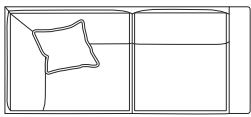

**DIMENSIONS (CM)**

L 242 x D 100 x H 93  
4 Seater

L 222 x D 100 x H 93  
3 Seater

L 202 x D 100 x H 93  
2.5 Seater

L 182 x D 100 x H 93  
2 Seater

L 85 x D 95 x H 88  
Chair

L 75 x D 75 x H 50  
Ottoman Square

DIMENSIONS (CM)

L 146 x D 100 x H 93  
2 Seater Bench

L 166 x D 100 x H 93  
2.5 Seater Bench

L 186 x D 100 x H 93  
3 Seater Bench

L 206 x D 100 x H 93  
4 Seater Bench

L 164 x D 100 x H 93  
2 Seater 1 Arm (LF/RF)

L 184 x D 100 x H 93  
2.5 Seater 1 Arm (LF/RF)

L 204 x D 100 x H 93  
3 Seater 1 Arm (LF/RF)

L 224 x D 100 x H 93  
4 Seater 1 Arm (LF/RF)

L 230 x D 100 x H 93  
3 Seater Corner 1 Arm (LF/RF)

L 250 x D 100 x H 93  
4 Seater Corner 1 Arm (LF/RF)