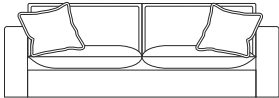

**SIDE VIEW (CM)**

<b>Seat Height</b> 50 (top of dome)	<b>Seat Depth</b> 65	<b>Back Height</b> 66	<b>Arm Height</b> 66	<b>Leg Height</b> 4	<b>Scatter Size</b> 60 x 60 cm
--	-------------------------	--------------------------	-------------------------	------------------------	-----------------------------------

**DIMENSIONS (CM)**

L 242 x D 100 x H 93  
4 Seater

L 222 x D 100 x H 93  
3 Seater

L 202 x D 100 x H 93  
2.5 Seater

L 182 x D 100 x H 93  
2 Seater

L 85 x D 95 x H 88  
Chair

L 75 x D 75 x H 50  
Ottoman Square

DIMENSIONS (CM)

L 146 x D 100 x H 93  
2 Seater Bench

L 166 x D 100 x H 93  
2.5 Seater Bench

L 186 x D 100 x H 93  
3 Seater Bench

L 206 x D 100 x H 93  
4 Seater Bench

L 164 x D 100 x H 93  
2 Seater 1 Arm (LF/RF)