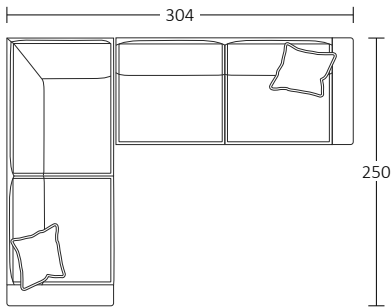

**DIMENSIONS (CM)**

L 242 x D 100 x H 93  
4 Seater

L 222 x D 100 x H 93  
3 Seater

L 202 x D 100 x H 93  
2.5 Seater

L 182 x D 100 x H 93  
2 Seater

L 85 x D 95 x H 88  
Chair

L 75 x D 75 x H 50  
Ottoman Square

DIMENSIONS (CM)

L 146 x D 100 x H 93  
2 Seater Bench

L 166 x D 100 x H 93  
2.5 Seater Bench

L 186 x D 100 x H 93  
3 Seater Bench

L 206 x D 100 x H 93  
4 Seater Bench

L 164 x D 100 x H 93  
2 Seater 1 Arm (LF/RF)

L 184 x D 100 x H 93  
2.5 Seater 1 Arm (LF/RF)

L 204 x D 100 x H 93  
3 Seater 1 Arm (LF/RF)

L 224 x D 100 x H 93  
4 Seater 1 Arm (LF/RF)

L 230 x D 100 x H 93  
3 Seater Corner 1 Arm (LF/RF)

L 250 x D 100 x H 93  
4 Seater Corner 1 Arm (LF/RF)

L 100 x D 100 x H 93  
Corner

MODULAR EXAMPLES

COMBINATION 1  
4 Seater Corner 1 Arm (LF)  
3 Seater 1 Arm (RF)

COMBINATION 2  
3 Seater 1 Arm (LF)  
4 Seater Corner 1 Arm (RF)

COMBINATION 3  
3 Seater 1 Arm (LF)  
Corner  
3 Seater 1 Arm (RF)