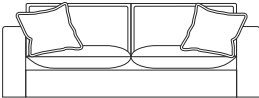

**SIDE VIEW (CM)**

<b>Seat Height</b> 50 (top of dome)	<b>Seat Depth</b> 65	<b>Back Height</b> 66	<b>Arm Height</b> 66	<b>Leg Height</b> 4	<b>Scatter Size</b> 60 x 60 cm
--	-------------------------	--------------------------	-------------------------	------------------------	-----------------------------------

**DIMENSIONS (CM)**

L 242 x D 100 x H 93  
4 Seater

L 222 x D 100 x H 93  
3 Seater

L 202 x D 100 x H 93  
2.5 Seater

L 182 x D 100 x H 93  
2 Seater

L 85 x D 95 x H 88  
Chair

L 75 x D 75 x H 50  
Ottoman Square

DIMENSIONS (CM)

L 146 x D 100 x H 93  
2 Seater Bench

L 166 x D 100 x H 93  
2.5 Seater Bench

L 186 x D 100 x H 93  
3 Seater Bench

L 206 x D 100 x H 93  
4 Seater Bench

L 164 x D 100 x H 93  
2 Seater 1 Arm (LF/RF)