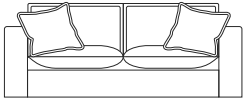

**SIDE VIEW (CM)**

<b>Seat Height</b> 50 (top of dome)	<b>Seat Depth</b> 65	<b>Back Height</b> 66	<b>Arm Height</b> 66	<b>Leg Height</b> 4	<b>Scatter Size</b> 60 x 60 cm
--	-------------------------	--------------------------	-------------------------	------------------------	-----------------------------------

**DIMENSIONS (CM)**

L 242 x D 100 x H 93  
4 Seater

L 222 x D 100 x H 93  
3 Seater

L 202 x D 100 x H 93  
2.5 Seater

L 182 x D 100 x H 93  
2 Seater

L 85 x D 95 x H 88  
Chair

L 75 x D 75 x H 50  
Ottoman Square

DIMENSIONS (CM)

L 146 x D 100 x H 93  
2 Seater Bench

L 166 x D 100 x H 93  
2.5 Seater Bench

L 186 x D 100 x H 93  
3 Seater Bench

L 206 x D 100 x H 93  
4 Seater Bench

L 164 x D 100 x H 93  
2 Seater 1 Arm (LF/RF)