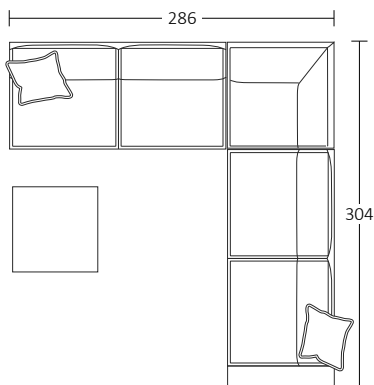

DIMENSIONS (CM)

L 146 x D 100 x H 93  
2 Seater Bench

L 166 x D 100 x H 93  
2.5 Seater Bench

L 186 x D 100 x H 93  
3 Seater Bench

L 206 x D 100 x H 93  
4 Seater Bench

L 164 x D 100 x H 93  
2 Seater 1 Arm (LF/RF)

L 184 x D 100 x H 93  
2.5 Seater 1 Arm (LF/RF)

L 204 x D 100 x H 93  
3 Seater 1 Arm (LF/RF)

L 224 x D 100 x H 93  
4 Seater 1 Arm (LF/RF)

L 230 x D 100 x H 93  
3 Seater Corner 1 Arm (LF/RF)

L 250 x D 100 x H 93  
4 Seater Corner 1 Arm (LF/RF)

L 100 x D 100 x H 93  
Corner

MODULAR EXAMPLES

COMBINATION 1  
4 Seater Corner 1 Arm (LF)  
3 Seater 1 Arm (RF)

COMBINATION 2  
3 Seater 1 Arm (LF)  
4 Seater Corner 1 Arm (RF)

COMBINATION 3  
3 Seater 1 Arm (LF)  
Corner  
3 Seater 1 Arm (RF)

COMBINATION 4  
Ottoman Square  
3 Seater Bench  
Corner  
3 Seater 1 Arm (RF)