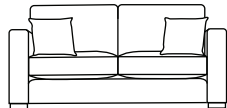

SIDE VIEW (CM)

Seat Height: 42
 Seat Depth: 63
 Back Height: 62
 Arm Height: 62
 Leg Height: 4
 Scatter Size: 50 x 50 cm

DIMENSIONS (CM)

L 256 x D 107 x H 80
 4 Seater

L 236 x D 107 x H 80
 3.5 Seater

L 206 x D 107 x H 80
 3 Seater

L 176 x D 107 x H 80
 2.5 Seater

L 156 x D 107 x H 80
 2 Seater

L 96 x D 107 x H 80
 Chair Plus

L 100 x D 70 x H 42
 Rectangle Ottoman

L 70 x D 70 x H 42
 Small Square Ottoman

L 107 x D 107 x H 42
 Large Square Ottoman

DIMENSIONS (CM)

L 238 x D 107 x H 80
4 Seater 1 Arm (LF/RF)

L 218 x D 107 x H 80
3.5 Seater 1 Arm (LF/RF)

L 188 x D 107 x H 80
3 Seater 1 Arm (LF/RF)

L 158 x D 107 x H 80
2.5 Seater 1 Arm (LF/RF)

L 138 x D 107 x H 80
2 Seater 1 Arm (LF/RF)