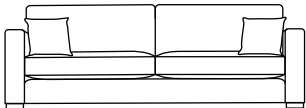

SIDE VIEW (CM)

Seat Height: 42
 Seat Depth: 63
 Back Height: 62
 Arm Height: 62
 Leg Height: 4
 Scatter Size: 50 x 50 cm

DIMENSIONS (CM)

L 256 x D 107 x H 80
 4 Seater

L 236 x D 107 x H 80
 3.5 Seater

L 206 x D 107 x H 80
 3 Seater

L 176 x D 107 x H 80
 2.5 Seater

L 156 x D 107 x H 80
 2 Seater

L 96 x D 107 x H 80
 Chair Plus

L 100 x D 70 x H 42
 Rectangle Ottoman

L 70 x D 70 x H 42
 Small Square Ottoman

L 107 x D 107 x H 42
 Large Square Ottoman

DIMENSIONS (CM)

L 238 x D 107 x H 80
4 Seater 1 Arm (LF/RF)

L 218 x D 107 x H 80
3.5 Seater 1 Arm (LF/RF)

L 188 x D 107 x H 80
3 Seater 1 Arm (LF/RF)

L 158 x D 107 x H 80
2.5 Seater 1 Arm (LF/RF)

L 138 x D 107 x H 80
2 Seater 1 Arm (LF/RF)