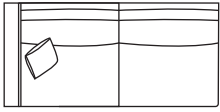

SIDE VIEW (CM)

Seat Height: 42
 Seat Depth: 63
 Back Height: 62
 Arm Height: 62
 Leg Height: 4
 Scatter Size: 50 x 50 cm

DIMENSIONS (CM)

L 256 x D 107 x H 80
 4 Seater

L 236 x D 107 x H 80
 3.5 Seater

L 206 x D 107 x H 80
 3 Seater

L 176 x D 107 x H 80
 2.5 Seater

L 156 x D 107 x H 80
 2 Seater

L 96 x D 107 x H 80
 Chair Plus

L 100 x D 70 x H 42
 Rectangle Ottoman

L 70 x D 70 x H 42
 Small Square Ottoman

L 107 x D 107 x H 42
 Large Square Ottoman

DIMENSIONS (CM)

L 238 x D 107 x H 80
4 Seater 1 Arm (LF/RF)

L 218 x D 107 x H 80
3.5 Seater 1 Arm (LF/RF)

L 188 x D 107 x H 80
3 Seater 1 Arm (LF/RF)

L 158 x D 107 x H 80
2.5 Seater 1 Arm (LF/RF)

L 138 x D 107 x H 80
2 Seater 1 Arm (LF/RF)