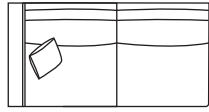

SIDE VIEW (CM)

Seat Height: 42
 Seat Depth: 63
 Back Height: 62
 Arm Height: 62
 Leg Height: 4
 Scatter Size: 50 x 50 cm

DIMENSIONS (CM)

L 256 x D 107 x H 80
 4 Seater

L 236 x D 107 x H 80
 3.5 Seater

L 206 x D 107 x H 80
 3 Seater

L 176 x D 107 x H 80
 2.5 Seater

L 156 x D 107 x H 80
 2 Seater

L 96 x D 107 x H 80
 Chair Plus

L 100 x D 70 x H 42
 Rectangle Ottoman

L 70 x D 70 x H 42
 Small Square Ottoman

L 107 x D 107 x H 42
 Large Square Ottoman

DIMENSIONS (CM)

L 238 x D 107 x H 80
4 Seater 1 Arm (LF/RF)

L 218 x D 107 x H 80
3.5 Seater 1 Arm (LF/RF)

L 188 x D 107 x H 80
3 Seater 1 Arm (LF/RF)

L 158 x D 107 x H 80
2.5 Seater 1 Arm (LF/RF)

L 138 x D 107 x H 80
2 Seater 1 Arm (LF/RF)