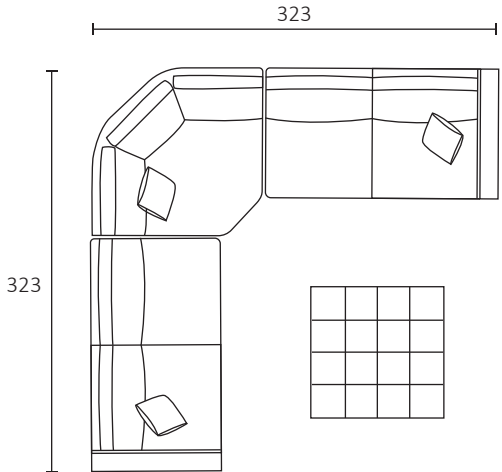

DIMENSIONS (CM)

L 238 x D 107 x H 80
4 Seater 1 Arm (LF/RF)

L 218 x D 107 x H 80
3.5 Seater 1 Arm (LF/RF)

L 188 x D 107 x H 80
3 Seater 1 Arm (LF/RF)

L 158 x D 107 x H 80
2.5 Seater 1 Arm (LF/RF)

L 138 x D 107 x H 80
2 Seater 1 Arm (LF/RF)

L 100 x D 107 x H 80
Single Bench

L 103 x D 162 x H 80
Chaise (LF/RF)

L 155 x D 150 x H 80
Angle Chaise (LF/RF)

L 135 x D 135 x H 80
Corner Large

L 145 x D 135 x H 80
Corner Angle (45 deg)

MODULAR COMBINATIONS

Modular combination 1
 Angle chaise (LF)
 3 seater bench
 Angle chaise (RF)

Modular combination 2
 3 seater bench
 Chaise (RF)

Modular combination 3
 Angle chaise (LF)
 3 seater bench
 Chaise (RF)

Modular combination 4
 Single 1 arm (LF)
 Corner angle
 3 seater 1 arm (RF)

Modular combination 5
 Single 1 arm (LF)
 Corner large
 3 seater 1 arm (RF)

Modular combination 6
 Single 1 arm (LF)
 Corner angle
 Single bench
 Corner angle
 Single 1 arm (RF)

Modular combination 7

- Large square ottoman
- Single bench
- Corner large
- 3 seater bench
- Corner large
- Single 1 arm (RF)