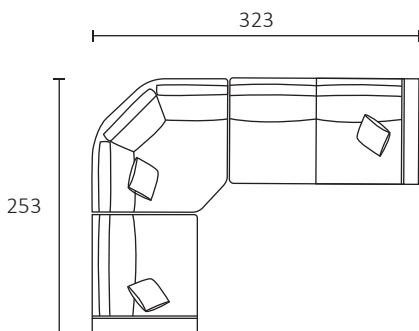

DIMENSIONS (CM)

L 238 x D 107 x H 80
4 Seater 1 Arm (LF/RF)

L 218 x D 107 x H 80
3.5 Seater 1 Arm (LF/RF)

L 188 x D 107 x H 80
3 Seater 1 Arm (LF/RF)

L 158 x D 107 x H 80
2.5 Seater 1 Arm (LF/RF)

L 138 x D 107 x H 80
2 Seater 1 Arm (LF/RF)

L 100 x D 107 x H 80
Single Bench

L 103 x D 162 x H 80
Chaise (LF/RF)

L 155 x D 150 x H 80
Angle Chaise (LF/RF)

L 135 x D 135 x H 80
Corner Large

L 145 x D 135 x H 80
Corner Angle (45 deg)

MODULAR COMBINATIONS

Modular combination 1
 Angle chaise (LF)
 3 seater bench
 Angle chaise (RF)

Modular combination 2
 3 seater bench
 Chaise (RF)

Modular combination 3
 Angle chaise (LF)
 3 seater bench
 Chaise (RF)

Modular combination 4
 Single 1 arm (LF)
 Corner angle
 3 seater 1 arm (RF)

Modular combination 5
 Single 1 arm (LF)
 Corner large
 3 seater 1 arm (RF)

Modular combination 6
 Single 1 arm (LF)
 Corner angle
 Single bench
 Corner angle
 Single 1 arm (RF)

Modular combination 7

- Large square ottoman
- Single bench
- Corner large
- 3 seater bench
- Corner large
- Single 1 arm (RF)