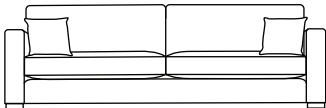

SIDE VIEW (CM)

Seat Height: 42
 Seat Depth: 63
 Back Height: 62
 Arm Height: 62
 Leg Height: 4
 Scatter Size: 50 x 50 cm

DIMENSIONS (CM)

L 256 x D 107 x H 80
 4 Seater

L 236 x D 107 x H 80
 3.5 Seater

L 206 x D 107 x H 80
 3 Seater

DIMENSIONS (CM)

L 238 x D 107 x H 80
4 Seater 1 Arm (LF/RF)

L 218 x D 107 x H 80
3.5 Seater 1 Arm (LF/RF)

L 188 x D 107 x H 80
3 Seater 1 Arm (LF/RF)

L 158 x D 107 x H 80
2.5 Seater 1 Arm (LF/RF)

L 138 x D 107 x H 80
2 Seater 1 Arm (LF/RF)