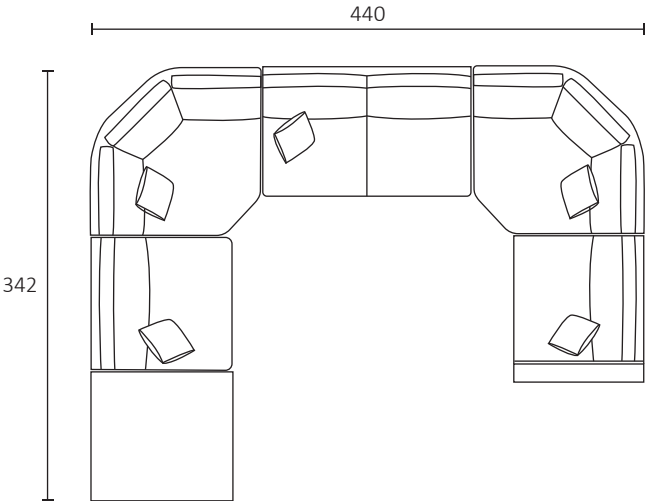

DIMENSIONS (CM)

L 238 x D 107 x H 80
4 Seater 1 Arm (LF/RF)

L 218 x D 107 x H 80
3.5 Seater 1 Arm (LF/RF)

L 188 x D 107 x H 80
3 Seater 1 Arm (LF/RF)

L 158 x D 107 x H 80
2.5 Seater 1 Arm (LF/RF)

L 138 x D 107 x H 80
2 Seater 1 Arm (LF/RF)

L 100 x D 107 x H 80
Single Bench

L 103 x D 162 x H 80
Chaise (LF/RF)

L 155 x D 150 x H 80
Angle Chaise (LF/RF)

L 135 x D 135 x H 80
Corner Large

L 145 x D 135 x H 80
Corner Angle (45 deg)

MODULAR COMBINATIONS

Modular combination 1
 Angle chaise (LF)
 3 seater bench
 Angle chaise (RF)

Modular combination 2
 3 seater bench
 Chaise (RF)

Modular combination 3
 Angle chaise (LF)
 3 seater bench
 Chaise (RF)

Modular combination 4
 Single 1 arm (LF)
 Corner angle
 3 seater 1 arm (RF)

Modular combination 5
 Single 1 arm (LF)
 Corner large
 3 seater 1 arm (RF)

Modular combination 6
 Single 1 arm (LF)
 Corner angle
 Single bench
 Corner angle
 Single 1 arm (RF)

Modular combination 7

- Large square ottoman
- Single bench
- Corner large
- 3 seater bench
- Corner large
- Single 1 arm (RF)