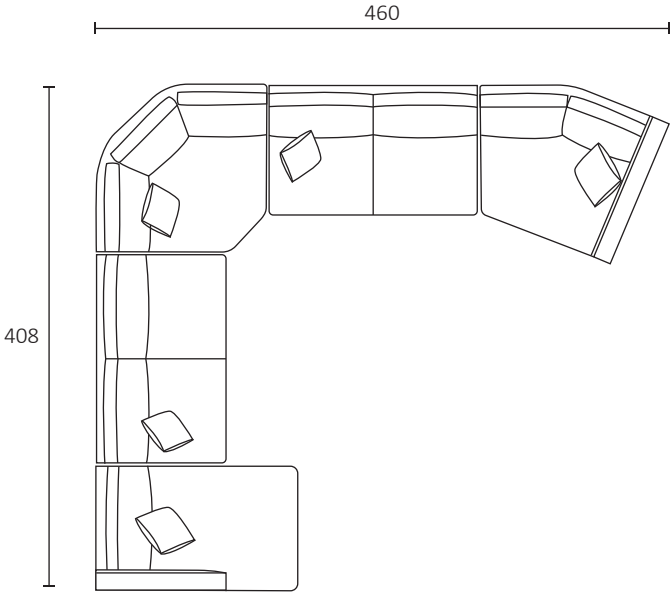

DIMENSIONS (CM)

L 238 x D 107 x H 80
4 Seater 1 Arm (LF/RF)

L 218 x D 107 x H 80
3.5 Seater 1 Arm (LF/RF)

L 188 x D 107 x H 80
3 Seater 1 Arm (LF/RF)

L 158 x D 107 x H 80
2.5 Seater 1 Arm (LF/RF)

L 138 x D 107 x H 80
2 Seater 1 Arm (LF/RF)

L 100 x D 107 x H 80
Single Bench

L 103 x D 162 x H 80
Chaise (LF/RF)

L 155 x D 150 x H 80
Angle Chaise (LF/RF)

L 135 x D 135 x H 80
Corner Large

L 145 x D 135 x H 80
Corner Angle (45 deg)

MODULAR COMBINATIONS

Modular combination 5
 Single 1 arm (LF)
 Corner large
 3 seater 1 arm (RF)

Modular combination 6
 Single 1 arm (LF)
 Corner angle
 Single bench
 Corner angle
 Single 1 arm (RF)

Modular combination 7

- Large square ottoman
- Single bench
- Corner large
- 3 seater bench
- Corner large
- Single 1 arm (RF)

Modular combination 8

- 3 seater 1 arm (LF)
- Corner large
- 3 seater 1 arm (RF)
- Tufted ottoman

Modular Combination 9

- Chaise (LF)
- Single bench
- Corner angle x2
- 3 seater 1 arm (RF)

Modular Combination 10