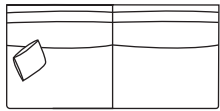

SIDE VIEW (CM)

Seat Height: 42
 Seat Depth: 63
 Back Height: 62
 Arm Height: 62
 Leg Height: 4
 Scatter Size: 50 x 50 cm

DIMENSIONS (CM)

L 256 x D 107 x H 80
 4 Seater

L 236 x D 107 x H 80
 3.5 Seater

L 206 x D 107 x H 80
 3 Seater

DIMENSIONS (CM)

L 238 x D 107 x H 80
4 Seater 1 Arm (LF/RF)

L 218 x D 107 x H 80
3.5 Seater 1 Arm (LF/RF)

L 188 x D 107 x H 80
3 Seater 1 Arm (LF/RF)

L 158 x D 107 x H 80
2.5 Seater 1 Arm (LF/RF)

L 138 x D 107 x H 80
2 Seater 1 Arm (LF/RF)

L 118 x D 107 x H 80
Chair 1 Arm (LF/RF)

L 220 x D 107 x H 80
4 Seater Bench

L 200 x D 107 x H 80
3.5 Seater Bench

L 170 x D 107 x H 80
3 Seater Bench

L 140 x D 107 x H 80
2.5 Seater Bench

L 120 x D 107 x H 80
2 Seater Bench

L 100 x D 107 x H 80
Single Bench

L 103 x D 162 x H 80
Chaise (LF/RF)

L 155 x D 150 x H 80
Angle Chaise (LF/RF)

L 135 x D 135 x H 80
Corner Large

L 145 x D 135 x H 80
Corner Angle (45 deg)

MODULAR COMBINATIONS