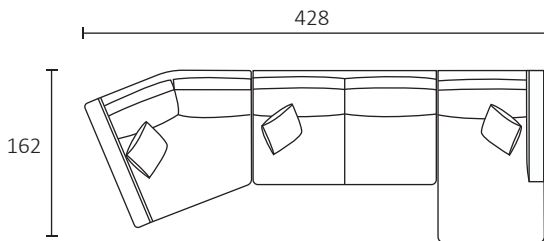

DIMENSIONS (CM)

L 238 x D 107 x H 80
4 Seater 1 Arm (LF/RF)

L 218 x D 107 x H 80
3.5 Seater 1 Arm (LF/RF)

L 188 x D 107 x H 80
3 Seater 1 Arm (LF/RF)

L 158 x D 107 x H 80
2.5 Seater 1 Arm (LF/RF)

L 138 x D 107 x H 80
2 Seater 1 Arm (LF/RF)

L 118 x D 107 x H 80
Chair 1 Arm (LF/RF)

L 220 x D 107 x H 80
4 Seater Bench

L 200 x D 107 x H 80
3.5 Seater Bench

L 170 x D 107 x H 80
3 Seater Bench

L 140 x D 107 x H 80
2.5 Seater Bench

L 120 x D 107 x H 80
2 Seater Bench

L 100 x D 107 x H 80
Single Bench

L 103 x D 162 x H 80
Chaise (LF/RF)

L 155 x D 150 x H 80
Angle Chaise (LF/RF)

L 135 x D 135 x H 80
Corner Large

L 145 x D 135 x H 80
Corner Angle (45 deg)

MODULAR COMBINATIONS

Modular combination 1
 Angle chaise (LF)
 3 seater bench
 Angle chaise (RF)

Modular combination 2
 3 seater bench
 Chaise (RF)

Modular combination 3
 Angle chaise (LF)
 3 seater bench
 Chaise (RF)

Modular combination 4
 Single 1 arm (LF)
 Corner angle
 3 seater 1 arm (RF)