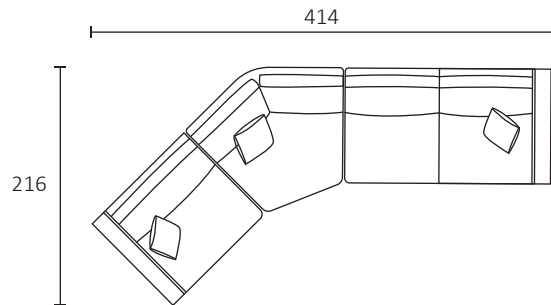

DIMENSIONS (CM)

L 238 x D 107 x H 80
4 Seater 1 Arm (LF/RF)

L 218 x D 107 x H 80
3.5 Seater 1 Arm (LF/RF)

L 188 x D 107 x H 80
3 Seater 1 Arm (LF/RF)

L 158 x D 107 x H 80
2.5 Seater 1 Arm (LF/RF)

L 138 x D 107 x H 80
2 Seater 1 Arm (LF/RF)

L 118 x D 107 x H 80
Chair 1 Arm (LF/RF)

L 220 x D 107 x H 80
4 Seater Bench

L 200 x D 107 x H 80
3.5 Seater Bench

L 170 x D 107 x H 80
3 Seater Bench

L 140 x D 107 x H 80
2.5 Seater Bench

L 120 x D 107 x H 80
2 Seater Bench

L 100 x D 107 x H 80
Single Bench

L 103 x D 162 x H 80
Chaise (LF/RF)

L 155 x D 150 x H 80
Angle Chaise (LF/RF)

L 135 x D 135 x H 80
Corner Large

L 145 x D 135 x H 80
Corner Angle (45 deg)

MODULAR COMBINATIONS

Modular combination 1
 Angle chaise (LF)
 3 seater bench
 Angle chaise (RF)

Modular combination 2
 3 seater bench
 Chaise (RF)

Modular combination 3
 Angle chaise (LF)
 3 seater bench
 Chaise (RF)

Modular combination 4
 Single 1 arm (LF)
 Corner angle
 3 seater 1 arm (RF)