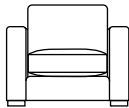

SIDE VIEW (CM)

Seat Height: 42
 Seat Depth: 63
 Back Height: 62
 Arm Height: 62
 Leg Height: 4
 Scatter Size: 50 x 50 cm

DIMENSIONS (CM)

L 256 x D 107 x H 80
 4 Seater

L 236 x D 107 x H 80
 3.5 Seater

L 206 x D 107 x H 80
 3 Seater

L 176 x D 107 x H 80
 2.5 Seater

L 156 x D 107 x H 80
 2 Seater

L 96 x D 107 x H 80
 Chair Plus

L 100 x D 70 x H 42
 Rectangle Ottoman

L 70 x D 70 x H 42
 Small Square Ottoman

L 107 x D 107 x H 42
 Large Square Ottoman

DIMENSIONS (CM)

L 238 x D 107 x H 80
4 Seater 1 Arm (LF/RF)

L 218 x D 107 x H 80
3.5 Seater 1 Arm (LF/RF)

L 188 x D 107 x H 80
3 Seater 1 Arm (LF/RF)

L 158 x D 107 x H 80
2.5 Seater 1 Arm (LF/RF)

L 138 x D 107 x H 80
2 Seater 1 Arm (LF/RF)