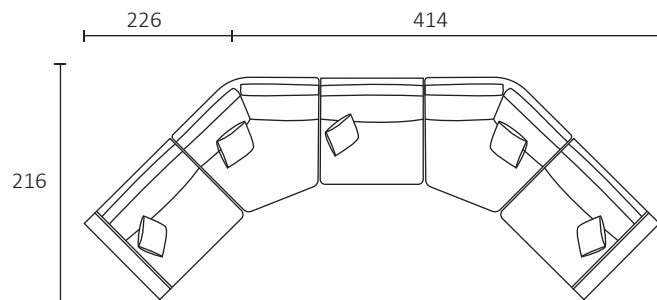

DIMENSIONS (CM)

L 238 x D 107 x H 80
4 Seater 1 Arm (LF/RF)

L 218 x D 107 x H 80
3.5 Seater 1 Arm (LF/RF)

L 188 x D 107 x H 80
3 Seater 1 Arm (LF/RF)

L 158 x D 107 x H 80
2.5 Seater 1 Arm (LF/RF)

L 138 x D 107 x H 80
2 Seater 1 Arm (LF/RF)

L 100 x D 107 x H 80
Single Bench

L 103 x D 162 x H 80
Chaise (LF/RF)

L 155 x D 150 x H 80
Angle Chaise (LF/RF)

L 135 x D 135 x H 80
Corner Large

L 145 x D 135 x H 80
Corner Angle (45 deg)

MODULAR COMBINATIONS

Modular combination 1
 Angle chaise (LF)
 3 seater bench
 Angle chaise (RF)

Modular combination 2
 3 seater bench
 Chaise (RF)

Modular combination 3
 Angle chaise (LF)
 3 seater bench
 Chaise (RF)

Modular combination 4
 Single 1 arm (LF)
 Corner angle
 3 seater 1 arm (RF)

Modular combination 5
 Single 1 arm (LF)
 Corner large
 3 seater 1 arm (RF)

Modular combination 6
 Single 1 arm (LF)
 Corner angle
 Single bench
 Corner angle
 Single 1 arm (RF)

Modular combination 7

- Large square ottoman
- Single bench
- Corner large
- 3 seater bench
- Corner large
- Single 1 arm (RF)