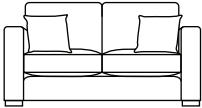

SIDE VIEW (CM)

Seat Height: 42
 Seat Depth: 63
 Back Height: 62
 Arm Height: 62
 Leg Height: 4
 Scatter Size: 50 x 50 cm

DIMENSIONS (CM)

L 256 x D 107 x H 80
 4 Seater

L 236 x D 107 x H 80
 3.5 Seater

L 206 x D 107 x H 80
 3 Seater

L 176 x D 107 x H 80
 2.5 Seater

L 156 x D 107 x H 80
 2 Seater

L 96 x D 107 x H 80
 Chair Plus

L 100 x D 70 x H 42
 Rectangle Ottoman

L 70 x D 70 x H 42
 Small Square Ottoman

L 107 x D 107 x H 42
 Large Square Ottoman

DIMENSIONS (CM)

L 238 x D 107 x H 80
4 Seater 1 Arm (LF/RF)

L 218 x D 107 x H 80
3.5 Seater 1 Arm (LF/RF)

L 188 x D 107 x H 80
3 Seater 1 Arm (LF/RF)

L 158 x D 107 x H 80
2.5 Seater 1 Arm (LF/RF)

L 138 x D 107 x H 80
2 Seater 1 Arm (LF/RF)