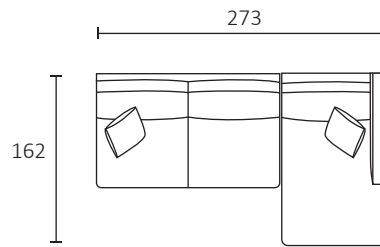

DIMENSIONS (CM)

L 238 x D 107 x H 80
4 Seater 1 Arm (LF/RF)

L 218 x D 107 x H 80
3.5 Seater 1 Arm (LF/RF)

L 188 x D 107 x H 80
3 Seater 1 Arm (LF/RF)

L 158 x D 107 x H 80
2.5 Seater 1 Arm (LF/RF)

L 138 x D 107 x H 80
2 Seater 1 Arm (LF/RF)

L 118 x D 107 x H 80
Chair 1 Arm (LF/RF)

L 220 x D 107 x H 80
4 Seater Bench

L 200 x D 107 x H 80
3.5 Seater Bench

L 170 x D 107 x H 80
3 Seater Bench

L 140 x D 107 x H 80
2.5 Seater Bench

L 120 x D 107 x H 80
2 Seater Bench

L 100 x D 107 x H 80
Single Bench

L 103 x D 162 x H 80
Chaise (LF/RF)

L 155 x D 150 x H 80
Angle Chaise (LF/RF)

L 135 x D 135 x H 80
Corner Large

L 145 x D 135 x H 80
Corner Angle (45 deg)

MODULAR COMBINATIONS

Modular combination 1
 Angle chaise (LF)
 3 seater bench
 Angle chaise (RF)

Modular combination 2
 3 seater bench
 Chaise (RF)

Modular combination 3
 Angle chaise (LF)
 3 seater bench
 Chaise (RF)

Modular combination 4
 Single 1 arm (LF)
 Corner angle
 3 seater 1 arm (RF)