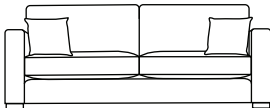

SIDE VIEW (CM)

Seat Height: 42
 Seat Depth: 63
 Back Height: 62
 Arm Height: 62
 Leg Height: 4
 Scatter Size: 50 x 50 cm

DIMENSIONS (CM)

L 256 x D 107 x H 80
 4 Seater

L 236 x D 107 x H 80
 3.5 Seater

L 206 x D 107 x H 80
 3 Seater

L 176 x D 107 x H 80
 2.5 Seater

L 156 x D 107 x H 80
 2 Seater

L 96 x D 107 x H 80
 Chair Plus

L 100 x D 70 x H 42
 Rectangle Ottoman

L 70 x D 70 x H 42
 Small Square Ottoman

L 107 x D 107 x H 42
 Large Square Ottoman

DIMENSIONS (CM)

L 238 x D 107 x H 80
4 Seater 1 Arm (LF/RF)

L 218 x D 107 x H 80
3.5 Seater 1 Arm (LF/RF)

L 188 x D 107 x H 80
3 Seater 1 Arm (LF/RF)

L 158 x D 107 x H 80
2.5 Seater 1 Arm (LF/RF)

L 138 x D 107 x H 80
2 Seater 1 Arm (LF/RF)