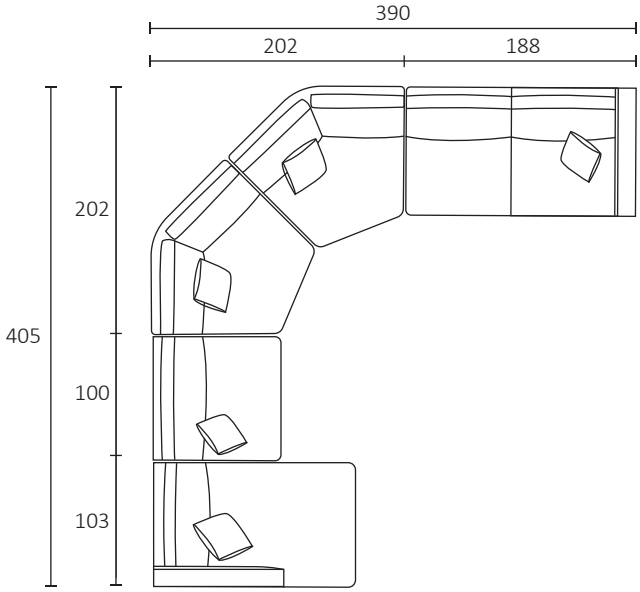

Modular Combination 9

- Chaise (LF)
- Single bench
- Corner angle x2
- 3 seater 1 arm (RF)