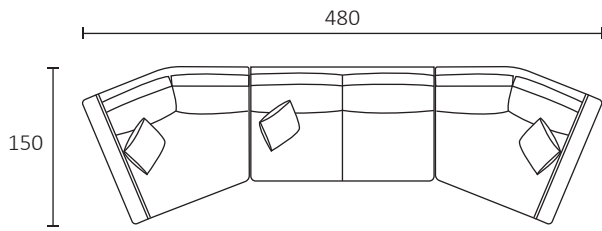

DIMENSIONS (CM)

L 238 x D 107 x H 80
4 Seater 1 Arm (LF/RF)

L 218 x D 107 x H 80
3.5 Seater 1 Arm (LF/RF)

L 188 x D 107 x H 80
3 Seater 1 Arm (LF/RF)

L 158 x D 107 x H 80
2.5 Seater 1 Arm (LF/RF)

L 138 x D 107 x H 80
2 Seater 1 Arm (LF/RF)

L 118 x D 107 x H 80
Chair 1 Arm (LF/RF)

L 220 x D 107 x H 80
4 Seater Bench

L 200 x D 107 x H 80
3.5 Seater Bench

L 170 x D 107 x H 80
3 Seater Bench

L 140 x D 107 x H 80
2.5 Seater Bench

L 120 x D 107 x H 80
2 Seater Bench

L 100 x D 107 x H 80
Single Bench

L 103 x D 162 x H 80
Chaise (LF/RF)

L 155 x D 150 x H 80
Angle Chaise (LF/RF)

L 135 x D 135 x H 80
Corner Large

L 145 x D 135 x H 80
Corner Angle (45 deg)

MODULAR COMBINATIONS

Modular combination 1
 Angle chaise (LF)
 3 seater bench
 Angle chaise (RF)

Modular combination 2
 3 seater bench
 Chaise (RF)

Modular combination 3
 Angle chaise (LF)
 3 seater bench
 Chaise (RF)

Modular combination 4
 Single 1 arm (LF)
 Corner angle
 3 seater 1 arm (RF)