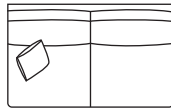

SIDE VIEW (CM)

Seat Height: 42
 Seat Depth: 63
 Back Height: 62
 Arm Height: 62
 Leg Height: 4
 Scatter Size: 50 x 50 cm

DIMENSIONS (CM)

L 256 x D 107 x H 80
 4 Seater

L 236 x D 107 x H 80
 3.5 Seater

L 206 x D 107 x H 80
 3 Seater

DIMENSIONS (CM)

L 238 x D 107 x H 80
4 Seater 1 Arm (LF/RF)

L 218 x D 107 x H 80
3.5 Seater 1 Arm (LF/RF)

L 188 x D 107 x H 80
3 Seater 1 Arm (LF/RF)

L 158 x D 107 x H 80
2.5 Seater 1 Arm (LF/RF)

L 138 x D 107 x H 80
2 Seater 1 Arm (LF/RF)

L 118 x D 107 x H 80
Chair 1 Arm (LF/RF)

L 220 x D 107 x H 80
4 Seater Bench

L 200 x D 107 x H 80
3.5 Seater Bench

L 170 x D 107 x H 80
3 Seater Bench

L 140 x D 107 x H 80
2.5 Seater Bench

L 120 x D 107 x H 80
2 Seater Bench

L 100 x D 107 x H 80
Single Bench

L 103 x D 162 x H 80
Chaise (LF/RF)

L 155 x D 150 x H 80
Angle Chaise (LF/RF)

L 135 x D 135 x H 80
Corner Large

L 145 x D 135 x H 80
Corner Angle (45 deg)

MODULAR COMBINATIONS