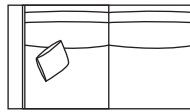

SIDE VIEW (CM)

Seat Height: 42
 Seat Depth: 63
 Back Height: 62
 Arm Height: 62
 Leg Height: 4
 Scatter Size: 50 x 50 cm

DIMENSIONS (CM)

L 256 x D 107 x H 80
 4 Seater

L 236 x D 107 x H 80
 3.5 Seater

L 206 x D 107 x H 80
 3 Seater

L 176 x D 107 x H 80
 2.5 Seater

L 156 x D 107 x H 80
 2 Seater

L 96 x D 107 x H 80
 Chair Plus

L 100 x D 70 x H 42
 Rectangle Ottoman

L 70 x D 70 x H 42
 Small Square Ottoman

L 107 x D 107 x H 42
 Large Square Ottoman

DIMENSIONS (CM)

L 238 x D 107 x H 80
4 Seater 1 Arm (LF/RF)

L 218 x D 107 x H 80
3.5 Seater 1 Arm (LF/RF)

L 188 x D 107 x H 80
3 Seater 1 Arm (LF/RF)

L 158 x D 107 x H 80
2.5 Seater 1 Arm (LF/RF)

L 138 x D 107 x H 80
2 Seater 1 Arm (LF/RF)