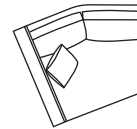

DIMENSIONS (CM)

L 238 x D 107 x H 80
4 Seater 1 Arm (LF/RF)

L 218 x D 107 x H 80
3.5 Seater 1 Arm (LF/RF)

L 188 x D 107 x H 80
3 Seater 1 Arm (LF/RF)

L 158 x D 107 x H 80
2.5 Seater 1 Arm (LF/RF)

L 138 x D 107 x H 80
2 Seater 1 Arm (LF/RF)

L 118 x D 107 x H 80
Chair 1 Arm (LF/RF)

L 220 x D 107 x H 80
4 Seater Bench

L 200 x D 107 x H 80
3.5 Seater Bench

L 170 x D 107 x H 80
3 Seater Bench

L 140 x D 107 x H 80
2.5 Seater Bench

L 120 x D 107 x H 80
2 Seater Bench

L 100 x D 107 x H 80
Single Bench

L 103 x D 162 x H 80
Chaise (LF/RF)

L 155 x D 150 x H 80
Angle Chaise (LF/RF)

L 135 x D 135 x H 80
Corner Large

L 145 x D 135 x H 80
Corner Angle (45 deg)

MODULAR COMBINATIONS

Modular combination 1
 Angle chaise (LF)
 3 seater bench
 Angle chaise (RF)

Modular combination 2
 3 seater bench
 Chaise (RF)

Modular combination 3
 Angle chaise (LF)
 3 seater bench
 Chaise (RF)

Modular combination 4
 Single 1 arm (LF)
 Corner angle
 3 seater 1 arm (RF)