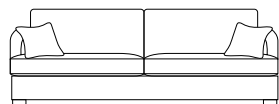

SIDE VIEW (CM)

| | | | | | |
|-------------|------------|-------------|------------|------------|--------------|
| Seat Height | Seat Depth | Back Height | Arm Height | Leg Height | Scatter Size |
| 42 | 65 | 71 | 66 | 4 | 55 x 55 cm |

DIMENSIONS (CM)

L 232 x D 107 x H 87
4 Seater

L 212 x D 107 x H 87
3 Seater

L 192 x D 107 x H 87
2.5 Seater

L 107 x D 107 x H 42
Ottoman Circle

L 101 x D 73 x H 42
Ottoman Rectangle

L 107 x D 107 x H 42
Ottoman Square