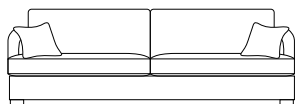

DIMENSIONS (CM)

L 232 x D 107 x H 87
4 Seater

L 212 x D 107 x H 87
3 Seater

L 192 x D 107 x H 87
2.5 Seater

L 107 x D 107 x H 42
Ottoman Circle

L 101 x D 73 x H 42
Ottoman Rectangle

L 107 x D 107 x H 42
Ottoman Square