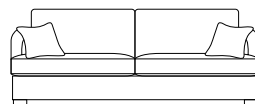

SIDE VIEW (CM)

| | | | | | |
|-------------|------------|-------------|------------|------------|--------------|
| Seat Height | Seat Depth | Back Height | Arm Height | Leg Height | Scatter Size |
| 42 | 65 | 71 | 66 | 4 | 55 x 55 cm |

DIMENSIONS (CM)

L 232 x D 107 x H 87
4 Seater

L 212 x D 107 x H 87
3 Seater

L 192 x D 107 x H 87
2.5 Seater

L 107 x D 107 x H 42
Ottoman Circle

L 101 x D 73 x H 42
Ottoman Rectangle

L 107 x D 107 x H 42
Ottoman Square