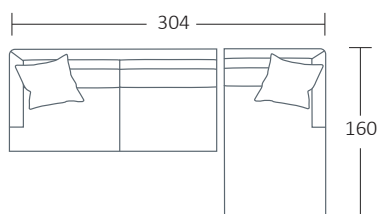

SIDE VIEW (CM)

| | | | | | |
|-------------|------------|-------------|------------|------------|--------------|
| Seat Height | Seat Depth | Back Height | Arm Height | Leg Height | Scatter Size |
| 42 | 65 | 71 | 66 | 4 | 55 x 55 cm |

DIMENSIONS (CM)

L 232 x D 107 x H 87
4 Seater

L 212 x D 107 x H 87
3 Seater

L 192 x D 107 x H 87
2.5 Seater

L 107 x D 107 x H 42
Ottoman Circle

L 101 x D 73 x H 42
Ottoman Rectangle

L 107 x D 107 x H 42
Ottoman Square

L 107 x D 107 x H 42
Ottoman D-End

L 197 x D 107 x H 87
3 Seater 1 Arm (LF/RF)

L 107 x D 160 x H 87
Chaise (LF/RF)

MODULAR EXAMPLES

COMBINATION 1
3 Seater 1 Arm (LF)
Chaise (RF)