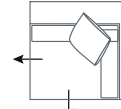

L 75 x D 75 x H 48
Ottoman Square

*Please note: Seat height dimensions may change when non standard inserts are used.

Refer to Molmic website for Timber Stains and Powdercoat colours.
 All designs remain the intellectual property of Molmic Furniture.
 Improvements or alterations to design, construction or dimensions may occur without notice.
 Molmic PTY LTD ABN 35 400 631 463

DIMENSIONS (CM)

L 224 x D 100 x H 81
4 Seater 1 Arm (LF/RF)

L 204 x D 100 x H 81
3 Seater 1 Arm (LF/RF)

L 184 x D 100 x H 81
2.5 Seater 1 Arm (LF/RF)

L 164 x D 100 x H 81
2 Seater 1 Arm (LF/RF)

L 250 x D 100 x H 81
4 Seater 1 Arm (LF/RF)
Corner

L 230 x D 100 x H 81
3 Seater 1 Arm (LF/RF)
Corner

L 100 x D 100 x H 81
Corner

L 206 x D 100 x H 81
4 Seater Bench

L 186 x D 100 x H 81
3 Seater Bench

L 166 x D 100 x H 81
2.5 Seater Bench

L 146 x D 100 x H 81
2 Seater Bench