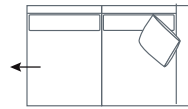

DIMENSIONS (CM)

L 242 x D 100 x H 81
4 Seater

L 222 x D 100 x H 81
3 Seater

L 202 x D 100 x H 81
2.5 Seater

L 182 x D 100 x H 81
2 Seater

L 85 x D 95 x H 75
Chair Narrower Arm

L 105 x D 75 x H 48
Ottoman Rectangle

L 75 x D 75 x H 48
Ottoman Square

*Please note: Seat height dimensions may change when non standard inserts are used.

Refer to Molmic website for Timber Stains and Powdercoat colours.
 All designs remain the intellectual property of Molmic Furniture.
 Improvements or alterations to design, construction or dimensions may occur without notice.
 Molmic PTY LTD ABN 35 400 631 463

DIMENSIONS (CM)

L 224 x D 100 x H 81
4 Seater 1 Arm (LF/RF)

L 204 x D 100 x H 81
3 Seater 1 Arm (LF/RF)

L 184 x D 100 x H 81
2.5 Seater 1 Arm (LF/RF)

L 164 x D 100 x H 81
2 Seater 1 Arm (LF/RF)

L 250 x D 100 x H 81
4 Seater 1 Arm (LF/RF)
Corner

L 230 x D 100 x H 81
3 Seater 1 Arm (LF/RF)
Corner

L 100 x D 100 x H 81
Corner

L 206 x D 100 x H 81
4 Seater Bench

L 186 x D 100 x H 81
3 Seater Bench

L 166 x D 100 x H 81
2.5 Seater Bench

L 146 x D 100 x H 81
2 Seater Bench