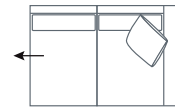

DIMENSIONS (CM)

L 242 x D 100 x H 81
4 Seater

L 222 x D 100 x H 81
3 Seater

L 202 x D 100 x H 81
2.5 Seater

L 182 x D 100 x H 81
2 Seater

L 85 x D 95 x H 75
Chair Narrower Arm

L 105 x D 75 x H 48
Ottoman Rectangle

L 75 x D 75 x H 48
Ottoman Square

*Please note: Seat height dimensions may change when non standard inserts are used.

Refer to Molmic website for Timber Stains and Powdercoat colours.
 All designs remain the intellectual property of Molmic Furniture.
 Improvements or alterations to design, construction or dimensions may occur without notice.
 Molmic PTY LTD ABN 35 400 631 463

DIMENSIONS (CM)

L 224 x D 100 x H 81
4 Seater 1 Arm (LF/RF)

L 204 x D 100 x H 81
3 Seater 1 Arm (LF/RF)

L 184 x D 100 x H 81
2.5 Seater 1 Arm (LF/RF)

L 164 x D 100 x H 81
2 Seater 1 Arm (LF/RF)

L 250 x D 100 x H 81
4 Seater 1 Arm (LF/RF)
Corner

L 230 x D 100 x H 81
3 Seater 1 Arm (LF/RF)
Corner

L 100 x D 100 x H 81
Corner

L 206 x D 100 x H 81
4 Seater Bench

L 186 x D 100 x H 81
3 Seater Bench

L 166 x D 100 x H 81
2.5 Seater Bench

L 146 x D 100 x H 81
2 Seater Bench