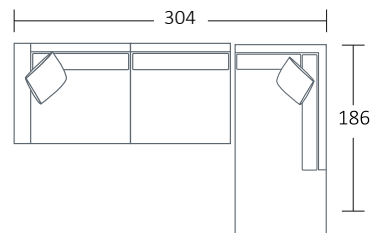

DIMENSIONS (CM)

L 242 x D 100 x H 81
4 Seater

L 222 x D 100 x H 81
3 Seater

L 202 x D 100 x H 81
2.5 Seater

L 182 x D 100 x H 81
2 Seater

L 85 x D 95 x H 75
Chair Narrower Arm

L 105 x D 75 x H 48
Ottoman Rectangle

DIMENSIONS (CM)

L 224 x D 100 x H 81
4 Seater 1 Arm (LF/RF)

L 204 x D 100 x H 81
3 Seater 1 Arm (LF/RF)

L 184 x D 100 x H 81
2.5 Seater 1 Arm (LF/RF)

L 164 x D 100 x H 81
2 Seater 1 Arm (LF/RF)

L 250 x D 100 x H 81
4 Seater 1 Arm (LF/RF)
Corner

L 230 x D 100 x H 81
3 Seater 1 Arm (LF/RF)
Corner

L 100 x D 100 x H 81
Corner

L 206 x D 100 x H 81
4 Seater Bench

L 186 x D 100 x H 81
3 Seater Bench

L 166 x D 100 x H 81
2.5 Seater Bench

L 146 x D 100 x H 81
2 Seater Bench

L 72 x D 100 x H 81
Single Bench

MODULAR EXAMPLES

COMBINATION 1
4 Seater 1 Arm Corner (LF)
2.5 Seater 1 Arm (RF)

COMBINATION 2
4 Seater 1 Arm (LF)
Chaise (RF)

COMBINATION 3
3 Seater 1 Arm Corner (LF)
2.5 Seater Bench