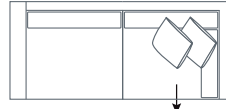

L 75 x D 75 x H 48
Ottoman Square

*Please note: Seat height dimensions may change when non standard inserts are used.

Refer to Molmic website for Timber Stains and Powdercoat colours.
 All designs remain the intellectual property of Molmic Furniture.
 Improvements or alterations to design, construction or dimensions may occur without notice.
 Molmic PTY LTD ABN 35 400 631 463

DIMENSIONS (CM)

L 224 x D 100 x H 81
4 Seater 1 Arm (LF/RF)

L 204 x D 100 x H 81
3 Seater 1 Arm (LF/RF)

L 184 x D 100 x H 81
2.5 Seater 1 Arm (LF/RF)

L 164 x D 100 x H 81
2 Seater 1 Arm (LF/RF)

L 250 x D 100 x H 81
4 Seater 1 Arm (LF/RF)
Corner

L 230 x D 100 x H 81
3 Seater 1 Arm (LF/RF)
Corner

L 100 x D 100 x H 81
Corner

L 206 x D 100 x H 81
4 Seater Bench

L 186 x D 100 x H 81
3 Seater Bench

L 166 x D 100 x H 81
2.5 Seater Bench

L 146 x D 100 x H 81
2 Seater Bench