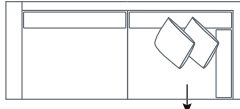

L 75 x D 75 x H 48
Ottoman Square

*Please note: Seat height dimensions may change when non standard inserts are used.

Refer to Molmic website for Timber Stains and Powdercoat colours.
 All designs remain the intellectual property of Molmic Furniture.
 Improvements or alterations to design, construction or dimensions may occur without notice.
 Molmic PTY LTD ABN 35 400 631 463

DIMENSIONS (CM)

L 224 x D 100 x H 81
4 Seater 1 Arm (LF/RF)

L 204 x D 100 x H 81
3 Seater 1 Arm (LF/RF)

L 184 x D 100 x H 81
2.5 Seater 1 Arm (LF/RF)

L 164 x D 100 x H 81
2 Seater 1 Arm (LF/RF)

L 250 x D 100 x H 81
4 Seater 1 Arm (LF/RF)
Corner

L 230 x D 100 x H 81
3 Seater 1 Arm (LF/RF)
Corner

L 100 x D 100 x H 81
Corner

L 206 x D 100 x H 81
4 Seater Bench

L 186 x D 100 x H 81
3 Seater Bench

L 166 x D 100 x H 81
2.5 Seater Bench

L 146 x D 100 x H 81
2 Seater Bench