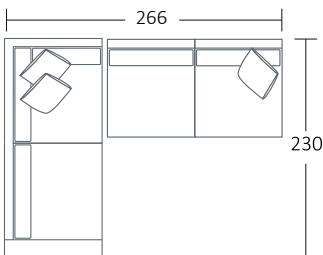

DIMENSIONS (CM)

L 224 x D 100 x H 81
4 Seater 1 Arm (LF/RF)

L 204 x D 100 x H 81
3 Seater 1 Arm (LF/RF)

L 184 x D 100 x H 81
2.5 Seater 1 Arm (LF/RF)

L 164 x D 100 x H 81
2 Seater 1 Arm (LF/RF)

L 250 x D 100 x H 81
4 Seater 1 Arm (LF/RF)
Corner

L 230 x D 100 x H 81
3 Seater 1 Arm (LF/RF)
Corner

L 100 x D 100 x H 81
Corner

L 206 x D 100 x H 81
4 Seater Bench

L 186 x D 100 x H 81
3 Seater Bench

L 166 x D 100 x H 81
2.5 Seater Bench

L 146 x D 100 x H 81
2 Seater Bench

L 72 x D 100 x H 81
Single Bench

MODULAR EXAMPLES

COMBINATION 1
4 Seater 1 Arm Corner (LF)
2.5 Seater 1 Arm (RF)

COMBINATION 2
4 Seater 1 Arm (LF)
Chaise (RF)

COMBINATION 3
3 Seater 1 Arm Corner (LF)
2.5 Seater Bench

COMBINATION 4
3 Seater 1 Arm (LF)
Corner Chaise (RF)

*Please note: Seat height dimensions may change when non standard inserts are used.

Refer to Molmic website for Timber Stains and Powdercoat colours.
All designs remain the intellectual property of Molmic Furniture.
Improvements or alterations to design, construction or dimensions may occur without notice.
Molmic PTY LTD ABN 35 400 631 463