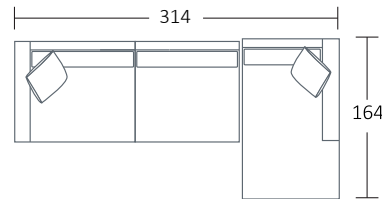

DIMENSIONS (CM)

L 242 x D 100 x H 81
4 Seater

L 222 x D 100 x H 81
3 Seater

L 202 x D 100 x H 81
2.5 Seater

L 182 x D 100 x H 81
2 Seater

L 85 x D 95 x H 75
Chair Narrower Arm

L 105 x D 75 x H 48
Ottoman Rectangle

DIMENSIONS (CM)

L 224 x D 100 x H 81
4 Seater 1 Arm (LF/RF)

L 204 x D 100 x H 81
3 Seater 1 Arm (LF/RF)

L 184 x D 100 x H 81
2.5 Seater 1 Arm (LF/RF)

L 164 x D 100 x H 81
2 Seater 1 Arm (LF/RF)

L 250 x D 100 x H 81
4 Seater 1 Arm (LF/RF)
Corner

L 230 x D 100 x H 81
3 Seater 1 Arm (LF/RF)
Corner

L 100 x D 100 x H 81
Corner

L 206 x D 100 x H 81
4 Seater Bench

L 186 x D 100 x H 81
3 Seater Bench

L 166 x D 100 x H 81
2.5 Seater Bench

L 146 x D 100 x H 81
2 Seater Bench

L 72 x D 100 x H 81
Single Bench

MODULAR EXAMPLES

COMBINATION 1
4 Seater 1 Arm Corner (LF)
2.5 Seater 1 Arm (RF)

COMBINATION 2
4 Seater 1 Arm (LF)
Chaise (RF)

COMBINATION 3
3 Seater 1 Arm Corner (LF)
2.5 Seater Bench