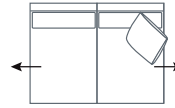

DIMENSIONS (CM)

L 224 x D 100 x H 81
4 Seater 1 Arm (LF/RF)

L 204 x D 100 x H 81
3 Seater 1 Arm (LF/RF)

L 184 x D 100 x H 81
2.5 Seater 1 Arm (LF/RF)

L 164 x D 100 x H 81
2 Seater 1 Arm (LF/RF)

L 250 x D 100 x H 81
4 Seater 1 Arm (LF/RF)
Corner

L 230 x D 100 x H 81
3 Seater 1 Arm (LF/RF)
Corner

L 100 x D 100 x H 81
Corner

L 206 x D 100 x H 81
4 Seater Bench

L 186 x D 100 x H 81
3 Seater Bench

L 166 x D 100 x H 81
2.5 Seater Bench

L 146 x D 100 x H 81
2 Seater Bench

L 72 x D 100 x H 81
Single Bench

MODULAR EXAMPLES

COMBINATION 1
4 Seater 1 Arm Corner (LF)
2.5 Seater 1 Arm (RF)

COMBINATION 2
4 Seater 1 Arm (LF)
Chaise (RF)

COMBINATION 3
3 Seater 1 Arm Corner (LF)
2.5 Seater Bench