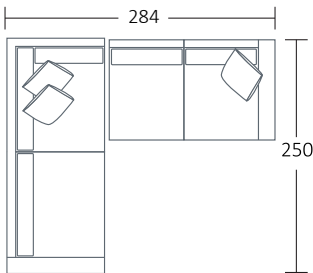

DIMENSIONS (CM)

L 242 x D 100 x H 81
4 Seater

L 222 x D 100 x H 81
3 Seater

L 202 x D 100 x H 81
2.5 Seater

L 182 x D 100 x H 81
2 Seater

L 85 x D 95 x H 75
Chair Narrower Arm

L 105 x D 75 x H 48
Ottoman Rectangle

DIMENSIONS (CM)

L 224 x D 100 x H 81
4 Seater 1 Arm (LF/RF)

L 204 x D 100 x H 81
3 Seater 1 Arm (LF/RF)

L 184 x D 100 x H 81
2.5 Seater 1 Arm (LF/RF)

L 164 x D 100 x H 81
2 Seater 1 Arm (LF/RF)

L 250 x D 100 x H 81
4 Seater 1 Arm (LF/RF)
Corner

L 230 x D 100 x H 81
3 Seater 1 Arm (LF/RF)
Corner

L 100 x D 100 x H 81
Corner

L 206 x D 100 x H 81
4 Seater Bench

L 186 x D 100 x H 81
3 Seater Bench

L 166 x D 100 x H 81
2.5 Seater Bench

L 146 x D 100 x H 81
2 Seater Bench

L 72 x D 100 x H 81
Single Bench

MODULAR EXAMPLES

COMBINATION 1
4 Seater 1 Arm Corner (LF)
2.5 Seater 1 Arm (RF)

COMBINATION 2
4 Seater 1 Arm (LF)
Chaise (RF)

COMBINATION 3
3 Seater 1 Arm Corner (LF)
2.5 Seater Bench