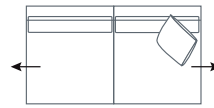

DIMENSIONS (CM)

L 224 x D 100 x H 81
4 Seater 1 Arm (LF/RF)

L 204 x D 100 x H 81
3 Seater 1 Arm (LF/RF)

L 184 x D 100 x H 81
2.5 Seater 1 Arm (LF/RF)

L 164 x D 100 x H 81
2 Seater 1 Arm (LF/RF)

L 250 x D 100 x H 81
4 Seater 1 Arm (LF/RF)
Corner

L 230 x D 100 x H 81
3 Seater 1 Arm (LF/RF)
Corner

L 100 x D 100 x H 81
Corner

L 206 x D 100 x H 81
4 Seater Bench

L 186 x D 100 x H 81
3 Seater Bench

L 166 x D 100 x H 81
2.5 Seater Bench

L 146 x D 100 x H 81
2 Seater Bench

L 72 x D 100 x H 81
Single Bench

MODULAR EXAMPLES

COMBINATION 1
4 Seater 1 Arm Corner (LF)
2.5 Seater 1 Arm (RF)

COMBINATION 2
4 Seater 1 Arm (LF)
Chaise (RF)

COMBINATION 3
3 Seater 1 Arm Corner (LF)
2.5 Seater Bench