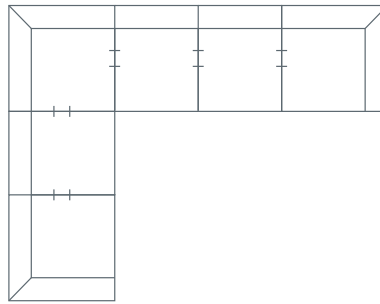

DIMENSIONS (CM)

SOFA COMBINATIONS

MODULAR COMBINATIONS

Molmic

molmic.com.au
#australianmade

*Please note: Seat height dimensions may change when non standard inserts are used.

Refer to Molmic website for Timber Stains and Powdercoat colours.
All designs remain the intellectual property of Molmic Furniture.
Improvements or alterations to design, construction or dimensions may occur without notice.
Molmic PTY LTD ABN 35 400 631 463

DISTILLED
COLLECTION