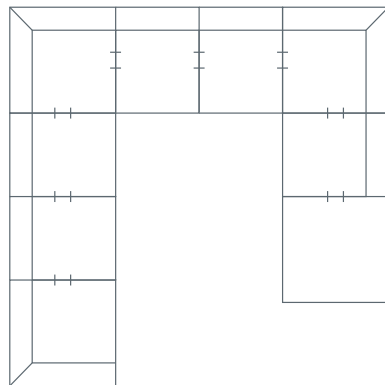

DIMENSIONS (CM)

SOFA COMBINATIONS

MODULAR COMBINATIONS

Molmic

molmic.com.au
#australianmade

*Please note: Seat height dimensions may change when non standard inserts are used.

Refer to Molmic website for Timber Stains and Powdercoat colours.
All designs remain the intellectual property of Molmic Furniture.
Improvements or alterations to design, construction or dimensions may occur without notice.
Molmic PTY LTD ABN 35 400 631 463

DISTILLED
COLLECTION