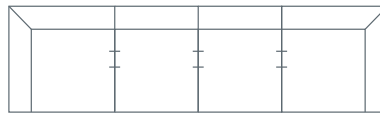

DIMENSIONS (CM)

SOFA COMBINATIONS