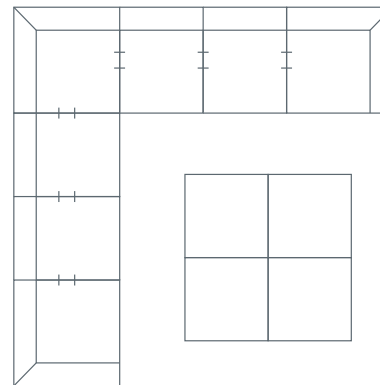

DIMENSIONS (CM)

SOFA COMBINATIONS

MODULAR COMBINATIONS

Molmic

molmic.com.au
#australianmade

*Please note: Seat height dimensions may change when non standard inserts are used.

Refer to Molmic website for Timber Stains and Powdercoat colours.
All designs remain the intellectual property of Molmic Furniture.
Improvements or alterations to design, construction or dimensions may occur without notice.
Molmic PTY LTD ABN 35 400 631 463

DISTILLED
COLLECTION