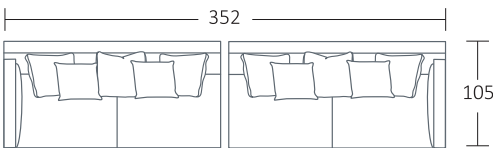

DIMENSIONS (CM)

L 236 x D 105 x H 86
4 Seater 1 Arm (LF/RF)

L 216 x D 105 x H 86
3.5 Seater 1 Arm (LF/RF)

L 196 x D 105 x H 86
3 Seater 1 Arm (LF/RF)

L 176 x D 105 x H 86
2.5 Seater 1 Arm (LF/RF)

L 156 x D 105 x H 86
2 Seater 1 Arm (LF/RF)

L 105 x D 105 x H 86
Corner

L 107 x D 160 x H 86
Chaise (LF/RF)

L 99 x D 99 x H 43
Ottoman Square

L 99 x D 70 x H 43
Ottoman Rectangle

MODULAR EXAMPLES

COMBINATION 1
3.5 Seater 1 Arm (LF)
Chaise (RF)

COMBINATION 2
2.5 Seater 1 Arm (LF)
2.5 Seater 1 Arm (RF)