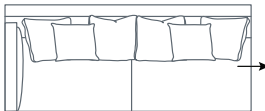

DIMENSIONS (CM)

L 236 x D 105 x H 86
4 Seater 1 Arm (LF/RF)

L 216 x D 105 x H 86
3.5 Seater 1 Arm (LF/RF)

L 196 x D 105 x H 86
3 Seater 1 Arm (LF/RF)

L 176 x D 105 x H 86
2.5 Seater 1 Arm (LF/RF)

L 156 x D 105 x H 86
2 Seater 1 Arm (LF/RF)

L 105 x D 105 x H 86
Corner

L 107 x D 160 x H 86
Chaise (LF/RF)

L 99 x D 99 x H 43
Ottoman Square

L 99 x D 70 x H 43
Ottoman Rectangle

MODULAR EXAMPLES

COMBINATION 1
3.5 Seater 1 Arm (LF)
Chaise (RF)

COMBINATION 2
2.5 Seater 1 Arm (LF)
2.5 Seater 1 Arm (RF)