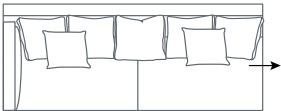

DIMENSIONS (CM)

L 236 x D 105 x H 86
4 Seater 1 Arm (LF/RF)

L 216 x D 105 x H 86
3.5 Seater 1 Arm (LF/RF)

L 196 x D 105 x H 86
3 Seater 1 Arm (LF/RF)

L 176 x D 105 x H 86
2.5 Seater 1 Arm (LF/RF)

L 156 x D 105 x H 86
2 Seater 1 Arm (LF/RF)

L 105 x D 105 x H 86
Corner

L 107 x D 160 x H 86
Chaise (LF/RF)

L 99 x D 99 x H 43
Ottoman Square

L 99 x D 70 x H 43
Ottoman Rectangle

MODULAR EXAMPLES

COMBINATION 1
3.5 Seater 1 Arm (LF)
Chaise (RF)

COMBINATION 2
2.5 Seater 1 Arm (LF)
2.5 Seater 1 Arm (RF)