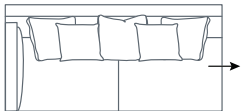

DIMENSIONS (CM)

L 236 x D 105 x H 86
4 Seater 1 Arm (LF/RF)

L 216 x D 105 x H 86
3.5 Seater 1 Arm (LF/RF)

L 196 x D 105 x H 86
3 Seater 1 Arm (LF/RF)

L 176 x D 105 x H 86
2.5 Seater 1 Arm (LF/RF)

L 156 x D 105 x H 86
2 Seater 1 Arm (LF/RF)

L 105 x D 105 x H 86
Corner

L 107 x D 160 x H 86
Chaise (LF/RF)

L 99 x D 99 x H 43
Ottoman Square

L 99 x D 70 x H 43
Ottoman Rectangle

MODULAR EXAMPLES

COMBINATION 1
3.5 Seater 1 Arm (LF)
Chaise (RF)

COMBINATION 2
2.5 Seater 1 Arm (LF)
2.5 Seater 1 Arm (RF)