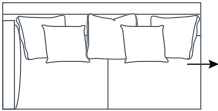

DIMENSIONS (CM)

L 236 x D 105 x H 86
4 Seater 1 Arm (LF/RF)

L 216 x D 105 x H 86
3.5 Seater 1 Arm (LF/RF)

L 196 x D 105 x H 86
3 Seater 1 Arm (LF/RF)

L 176 x D 105 x H 86
2.5 Seater 1 Arm (LF/RF)

L 156 x D 105 x H 86
2 Seater 1 Arm (LF/RF)

L 105 x D 105 x H 86
Corner

L 107 x D 160 x H 86
Chaise (LF/RF)

L 99 x D 99 x H 43
Ottoman Square

L 99 x D 70 x H 43
Ottoman Rectangle

MODULAR EXAMPLES

COMBINATION 1
3.5 Seater 1 Arm (LF)
Chaise (RF)

COMBINATION 2
2.5 Seater 1 Arm (LF)
2.5 Seater 1 Arm (RF)