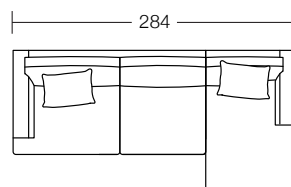

Scatter Size
50 x 50 cm

DIMENSIONS (CM)

L 284 x D 96 x H 87
Grande

L 234 x D 96 x H 87
4 Seater

L 204 x D 96 x H 87
3 Seater

L 174 x D 96 x H 87
2 Seater

L 107 x D 96 x H 87
Chair

L 70 x D 60 x H 39
Ottoman Rectangle Sml

L 92 x D 72 x H 39
Ottoman Rectangle Lrg

L/F = Left Hand Facing, R/F = Right Hand Facing

*Please note: Seat height dimensions may change when non standard inserts are used.

Refer to Molmic website for Timber Stains and Powdercoat colours
All designs remain the intellectual property of Molmic Furniture
Improvements or alterations to design, construction or dimensions may occur without notice
Molmic Pty Ltd ABN 35 400 631 463

DIMENSIONS (CM)

L 212 x D 96 x H 87
4 Seater 1 Arm (L/F, R/F)

L 182 x D 96 x H 87
3 Seater 1 Arm (L/F, R/F)

L 152 x D 96 x H 87
2 Seater 1 Arm (L/F, R/F)

L 102 x D 156 x H 87
Chaise (L/F, R/F)

MODULAR COMBINATIONS

Combination 1
3 Seater 1 Arm (L/F)
Chaise (R/F)

Combination 2
Chaise (L/F)
4 Seater 1 Arm (R/F)

L/F = Left Hand Facing, R/F = Right Hand Facing

*Please note: Seat height dimensions may change when non standard inserts are used.