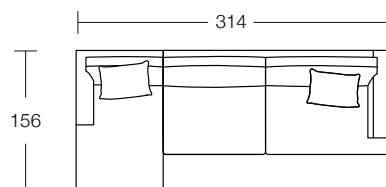

Scatter Size
50 x 50 cm

DIMENSIONS (CM)

L 284 x D 96 x H 87
Grande

L 234 x D 96 x H 87
4 Seater

L 204 x D 96 x H 87
3 Seater

L 174 x D 96 x H 87
2 Seater

L 107 x D 96 x H 87
Chair

L 70 x D 60 x H 39
Ottoman Rectangle Sml

L 92 x D 72 x H 39
Ottoman Rectangle Lrg

L/F = Left Hand Facing, R/F = Right Hand Facing

*Please note: Seat height dimensions may change when non standard inserts are used.

Refer to Molmic website for Timber Stains and Powdercoat colours
All designs remain the intellectual property of Molmic Furniture
Improvements or alterations to design, construction or dimensions may occur without notice
Molmic Pty Ltd ABN 35 400 631 463

DIMENSIONS (CM)

L 212 x D 96 x H 87
4 Seater 1 Arm (L/F, R/F)

L 182 x D 96 x H 87
3 Seater 1 Arm (L/F, R/F)

L 152 x D 96 x H 87
2 Seater 1 Arm (L/F, R/F)

L 102 x D 156 x H 87
Chaise (L/F, R/F)

MODULAR COMBINATIONS

Combination 1
3 Seater 1 Arm (L/F)
Chaise (R/F)

Combination 2
Chaise (L/F)
4 Seater 1 Arm (R/F)

L/F = Left Hand Facing, R/F = Right Hand Facing

*Please note: Seat height dimensions may change when non standard inserts are used.