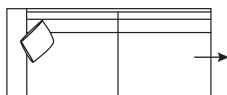

DIMENSIONS (CM)

L 290 x D 97 x H 85
4 Seater

L 239 x D 97 x H 85
3 Seater

L 209 x D 97 x H 85
2.5 Seater

L 105 x D 97 x H 85
Chair

L 80 x D 97 x H 44
Ottoman

L/F = Left Hand Facing, R/F = Right Hand Facing

*Please note: Seat height dimensions may change when non standard inserts are used.

DIMENSIONS (CM)

L 246 x D 97 x H 85
4 Seater Bench (L/F, R/F)

L 195 x D 97 x H 85
3 Seater Bench (L/F, R/F)

L 165 x D 97 x H 85
2.5 Seater Bench (L/F, R/F)

L 268 x D 97 x H 85
4 Seater 1 Arm (L/F, R/F)

L 217 x D 97 x H 85
3 Seater 1 Arm (L/F, R/F)

L 187 x D 97 x H 85
2.5 Seater 1 Arm (L/F, R/F)

L 268 x D 97 x H 85
4 Seater Corner
No Arm (L/F, R/F)

L 217 x D 97 x H 85
3 Seater Corner
No Arm (L/F, R/F)

L 187 x D 97 x H 85
2.5 Seater Corner
No Arm (L/F, R/F)