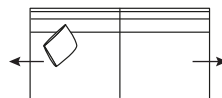

DIMENSIONS (CM)

L 290 x D 97 x H 85
4 Seater

L 239 x D 97 x H 85
3 Seater

L 209 x D 97 x H 85
2.5 Seater

L 105 x D 97 x H 85
Chair

L 80 x D 97 x H 44
Ottoman

L/F = Left Hand Facing, R/F = Right Hand Facing

*Please note: Seat height dimensions may change when non standard inserts are used.

DIMENSIONS (CM)

L 246 x D 97 x H 85
4 Seater Bench (L/F, R/F)

L 195 x D 97 x H 85
3 Seater Bench (L/F, R/F)

L 165 x D 97 x H 85
2.5 Seater Bench (L/F, R/F)

L 268 x D 97 x H 85
4 Seater 1 Arm (L/F, R/F)

L 217 x D 97 x H 85
3 Seater 1 Arm (L/F, R/F)