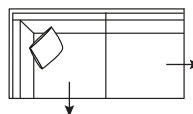

DIMENSIONS (CM)

L 290 x D 97 x H 85
4 Seater

L 239 x D 97 x H 85
3 Seater

L 209 x D 97 x H 85
2.5 Seater

L 105 x D 97 x H 85
Chair

L 80 x D 97 x H 44
Ottoman

L/F = Left Hand Facing, R/F = Right Hand Facing

*Please note: Seat height dimensions may change when non standard inserts are used.

DIMENSIONS (CM)

L 246 x D 97 x H 85
4 Seater Bench (L/F, R/F)

L 195 x D 97 x H 85
3 Seater Bench (L/F, R/F)

L 165 x D 97 x H 85
2.5 Seater Bench (L/F, R/F)

L 268 x D 97 x H 85
4 Seater 1 Arm (L/F, R/F)

L 217 x D 97 x H 85
3 Seater 1 Arm (L/F, R/F)

L 187 x D 97 x H 85
2.5 Seater 1 Arm (L/F, R/F)

L 268 x D 97 x H 85
4 Seater Corner
No Arm (L/F, R/F)

L 217 x D 97 x H 85
3 Seater Corner
No Arm (L/F, R/F)

L 187 x D 97 x H 85
2.5 Seater Corner
No Arm (L/F, R/F)

L 290 x D 97 x H 85
4 Seater Corner
1 Arm (L/F, R/F)

L 239 x D 97 x H 85
3 Seater Corner
1 Arm (L/F, R/F)

L 209 x D 97 x H 85
2.5 Seater Corner
1 Arm (L/F, R/F)

L 120 x D 175 x H 85
Chaise Large (L/F, R/F)