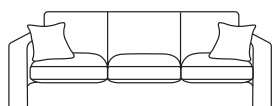

Molmic fibre
Fibre - plain
Timber legs

SIDE VIEW (CM)

Seat Height
44

Seat Depth
60

Back Height
65

Arm Height
58

Leg Height
7

Scatter Size
50 x 50 cm

DIMENSIONS (CM)

L 290 x D 97 x H 85
4 Seater

L 239 x D 97 x H 85
3 Seater

L 209 x D 97 x H 85
2.5 Seater

L 105 x D 97 x H 85
Chair

L 80 x D 97 x H 44
Ottoman

L/F = Left Hand Facing, R/F = Right Hand Facing

*Please note: Seat height dimensions may change when non standard inserts are used.

DIMENSIONS (CM)

L 246 x D 97 x H 85
4 Seater Bench (L/F, R/F)

L 195 x D 97 x H 85
3 Seater Bench (L/F, R/F)

L 165 x D 97 x H 85
2.5 Seater Bench (L/F, R/F)

L 268 x D 97 x H 85
4 Seater 1 Arm (L/F, R/F)

L 217 x D 97 x H 85
3 Seater 1 Arm (L/F, R/F)