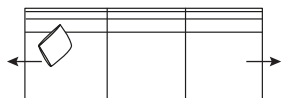

Molmic fibre
Fibre - plain
Timber legs

SIDE VIEW (CM)

Seat Height
44

Seat Depth
60

Back Height
65

Arm Height
58

Leg Height
7

Scatter Size
50 x 50 cm

DIMENSIONS (CM)

L 290 x D 97 x H 85
4 Seater

L 239 x D 97 x H 85
3 Seater

L 209 x D 97 x H 85
2.5 Seater

L 105 x D 97 x H 85
Chair

L 80 x D 97 x H 44
Ottoman

L/F = Left Hand Facing, R/F = Right Hand Facing

*Please note: Seat height dimensions may change when non standard inserts are used.

DIMENSIONS (CM)

L 246 x D 97 x H 85
4 Seater Bench (L/F, R/F)

L 195 x D 97 x H 85
3 Seater Bench (L/F, R/F)

L 165 x D 97 x H 85
2.5 Seater Bench (L/F, R/F)

L 268 x D 97 x H 85
4 Seater 1 Arm (L/F, R/F)

L 217 x D 97 x H 85
3 Seater 1 Arm (L/F, R/F)