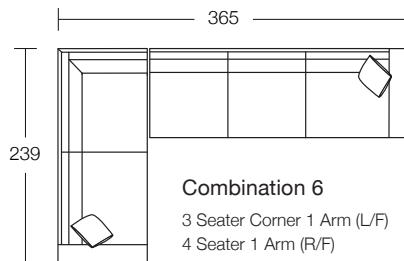

DIMENSIONS (CM)

L 290 x D 97 x H 85
4 Seater

L 239 x D 97 x H 85
3 Seater

L 209 x D 97 x H 85
2.5 Seater

L 105 x D 97 x H 85
Chair

L 80 x D 97 x H 44
Ottoman

L/F = Left Hand Facing, R/F = Right Hand Facing

*Please note: Seat height dimensions may change when non standard inserts are used.

DIMENSIONS (CM)

L 246 x D 97 x H 85
4 Seater Bench (L/F, R/F)

L 195 x D 97 x H 85
3 Seater Bench (L/F, R/F)

L 165 x D 97 x H 85
2.5 Seater Bench (L/F, R/F)

L 268 x D 97 x H 85
4 Seater 1 Arm (L/F, R/F)

L 217 x D 97 x H 85
3 Seater 1 Arm (L/F, R/F)

MODULAR COMBINATIONS

Combination 1
4 Seater 1 Arm (L/F)
Chaise Large (R/F)

Combination 2
3 Seater 1 Arm (L/F)
3 Seater Corner No Arm

Combination 3
4 Seater Corner 1 Arm (L/F)
3 Seater 1 Arm (R/F)

Combination 4
Chaise Large (L/F)
3 Seater Bench
4 Seater Corner 1 Arm (R/F)

Combination 5
Ottoman
3 Seater Corner No Arm (L/F)
4 Seater Bench
Chaise Medium (R/F)

Combination 6
3 Seater Corner 1 Arm (L/F)
4 Seater 1 Arm (R/F)

L/F = Left Hand Facing, R/F = Right Hand Facing

*Please note: Seat height dimensions may change when non standard inserts are used.