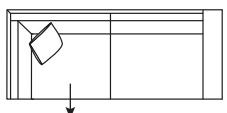

DIMENSIONS (CM)

L 290 x D 97 x H 85
4 Seater

L 239 x D 97 x H 85
3 Seater

L 209 x D 97 x H 85
2.5 Seater

L 105 x D 97 x H 85
Chair

L 80 x D 97 x H 44
Ottoman

L/F = Left Hand Facing, R/F = Right Hand Facing

*Please note: Seat height dimensions may change when non standard inserts are used.

DIMENSIONS (CM)

L 246 x D 97 x H 85
4 Seater Bench (L/F, R/F)

L 195 x D 97 x H 85
3 Seater Bench (L/F, R/F)

L 165 x D 97 x H 85
2.5 Seater Bench (L/F, R/F)

L 268 x D 97 x H 85
4 Seater 1 Arm (L/F, R/F)

L 217 x D 97 x H 85
3 Seater 1 Arm (L/F, R/F)

L 187 x D 97 x H 85
2.5 Seater 1 Arm (L/F, R/F)

L 268 x D 97 x H 85
4 Seater Corner
No Arm (L/F, R/F)

L 217 x D 97 x H 85
3 Seater Corner
No Arm (L/F, R/F)

L 187 x D 97 x H 85
2.5 Seater Corner
No Arm (L/F, R/F)

L 290 x D 97 x H 85
4 Seater Corner
1 Arm (L/F, R/F)

L 239 x D 97 x H 85
3 Seater Corner
1 Arm (L/F, R/F)

L 209 x D 97 x H 85
2.5 Seater Corner
1 Arm (L/F, R/F)

L 120 x D 175 x H 85
Chaise Large (L/F, R/F)