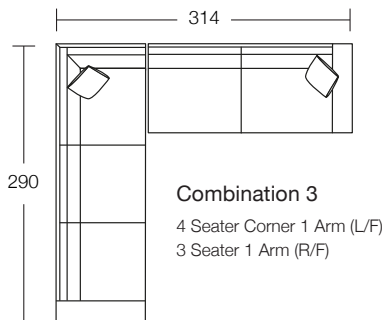

DIMENSIONS (CM)

L 246 x D 97 x H 85
4 Seater Bench (L/F, R/F)

L 195 x D 97 x H 85
3 Seater Bench (L/F, R/F)

L 165 x D 97 x H 85
2.5 Seater Bench (L/F, R/F)

L 268 x D 97 x H 85
4 Seater 1 Arm (L/F, R/F)

L 217 x D 97 x H 85
3 Seater 1 Arm (L/F, R/F)

L 290 x D 97 x H 85
4 Seater Corner
1 Arm (L/F, R/F)

L 239 x D 97 x H 85
3 Seater Corner
1 Arm (L/F, R/F)

L 209 x D 97 x H 85
2.5 Seater Corner
1 Arm (L/F, R/F)

L 120 x D 175 x H 85
Chaise Large (L/F, R/F)

L 105 x D 175 x H 85
Chaise Medium (L/F, R/F)

L 80 x D 97 x H 44
Ottoman

L/F = Left Hand Facing, R/F = Right Hand Facing

*Please note: Seat height dimensions may change when non standard inserts are used.

MODULAR COMBINATIONS

Combination 1
4 Seater 1 Arm (L/F)
Chaise Large (R/F)

Combination 2
3 Seater 1 Arm (L/F)
3 Seater Corner No Arm

Combination 3
4 Seater Corner 1 Arm (L/F)
3 Seater 1 Arm (R/F)

Combination 4
Chaise Large (L/F)
3 Seater Bench
4 Seater Corner 1 Arm (R/F)