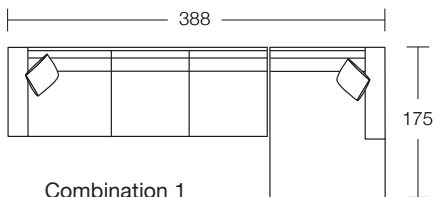

MODULAR COMBINATIONS

Combination 1
4 Seater 1 Arm (L/F)
Chaise Large (R/F)