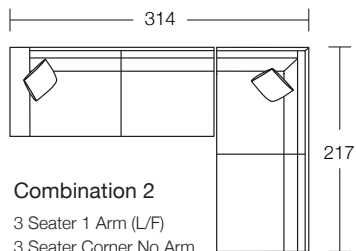

Combination 2
3 Seater 1 Arm (L/F)
3 Seater Corner No Arm