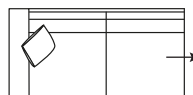

DIMENSIONS (CM)

L 290 x D 97 x H 85
4 Seater

L 239 x D 97 x H 85
3 Seater

L 209 x D 97 x H 85
2.5 Seater

L 105 x D 97 x H 85
Chair

L 80 x D 97 x H 44
Ottoman

L/F = Left Hand Facing, R/F = Right Hand Facing

*Please note: Seat height dimensions may change when non standard inserts are used.

DIMENSIONS (CM)

L 246 x D 97 x H 85
4 Seater Bench (L/F, R/F)

L 195 x D 97 x H 85
3 Seater Bench (L/F, R/F)

L 165 x D 97 x H 85
2.5 Seater Bench (L/F, R/F)

L 268 x D 97 x H 85
4 Seater 1 Arm (L/F, R/F)

L 217 x D 97 x H 85
3 Seater 1 Arm (L/F, R/F)

L 187 x D 97 x H 85
2.5 Seater 1 Arm (L/F, R/F)

L 268 x D 97 x H 85
4 Seater Corner
No Arm (L/F, R/F)

L 217 x D 97 x H 85
3 Seater Corner
No Arm (L/F, R/F)

L 187 x D 97 x H 85
2.5 Seater Corner
No Arm (L/F, R/F)