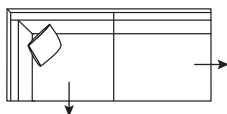

DIMENSIONS (CM)

L 290 x D 97 x H 85
4 Seater

L 239 x D 97 x H 85
3 Seater

L 209 x D 97 x H 85
2.5 Seater

L 105 x D 97 x H 85
Chair

L 80 x D 97 x H 44
Ottoman

L/F = Left Hand Facing, R/F = Right Hand Facing

*Please note: Seat height dimensions may change when non standard inserts are used.

DIMENSIONS (CM)

L 246 x D 97 x H 85
4 Seater Bench (L/F, R/F)

L 195 x D 97 x H 85
3 Seater Bench (L/F, R/F)

L 165 x D 97 x H 85
2.5 Seater Bench (L/F, R/F)

L 268 x D 97 x H 85
4 Seater 1 Arm (L/F, R/F)

L 217 x D 97 x H 85
3 Seater 1 Arm (L/F, R/F)

L 187 x D 97 x H 85
2.5 Seater 1 Arm (L/F, R/F)

L 268 x D 97 x H 85
4 Seater Corner
No Arm (L/F, R/F)

L 217 x D 97 x H 85
3 Seater Corner
No Arm (L/F, R/F)

L 187 x D 97 x H 85
2.5 Seater Corner
No Arm (L/F, R/F)

L 290 x D 97 x H 85
4 Seater Corner
1 Arm (L/F, R/F)

L 239 x D 97 x H 85
3 Seater Corner
1 Arm (L/F, R/F)

L 209 x D 97 x H 85
2.5 Seater Corner
1 Arm (L/F, R/F)

L 120 x D 175 x H 85
Chaise Large (L/F, R/F)