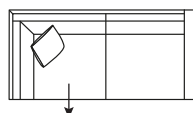

DIMENSIONS (CM)

L 290 x D 97 x H 85
4 Seater

L 239 x D 97 x H 85
3 Seater

L 209 x D 97 x H 85
2.5 Seater

L 105 x D 97 x H 85
Chair

L 80 x D 97 x H 44
Ottoman

L/F = Left Hand Facing, R/F = Right Hand Facing

*Please note: Seat height dimensions may change when non standard inserts are used.

DIMENSIONS (CM)

L 246 x D 97 x H 85
4 Seater Bench (L/F, R/F)

L 195 x D 97 x H 85
3 Seater Bench (L/F, R/F)

L 165 x D 97 x H 85
2.5 Seater Bench (L/F, R/F)

L 268 x D 97 x H 85
4 Seater 1 Arm (L/F, R/F)

L 217 x D 97 x H 85
3 Seater 1 Arm (L/F, R/F)

L 187 x D 97 x H 85
2.5 Seater 1 Arm (L/F, R/F)

L 268 x D 97 x H 85
4 Seater Corner
No Arm (L/F, R/F)

L 217 x D 97 x H 85
3 Seater Corner
No Arm (L/F, R/F)

L 187 x D 97 x H 85
2.5 Seater Corner
No Arm (L/F, R/F)

L 290 x D 97 x H 85
4 Seater Corner
1 Arm (L/F, R/F)

L 239 x D 97 x H 85
3 Seater Corner
1 Arm (L/F, R/F)

L 209 x D 97 x H 85
2.5 Seater Corner
1 Arm (L/F, R/F)

L 120 x D 175 x H 85
Chaise Large (L/F, R/F)