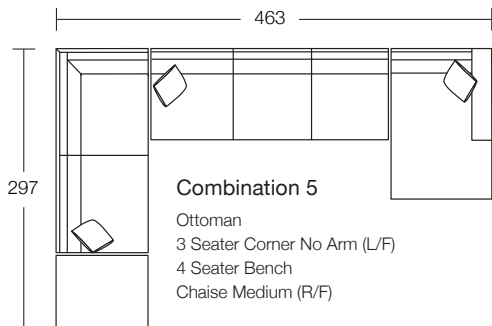

DIMENSIONS (CM)

L 290 x D 97 x H 85
4 Seater

L 239 x D 97 x H 85
3 Seater

L 209 x D 97 x H 85
2.5 Seater

L 105 x D 97 x H 85
Chair

L 80 x D 97 x H 44
Ottoman

L/F = Left Hand Facing, R/F = Right Hand Facing

*Please note: Seat height dimensions may change when non standard inserts are used.

DIMENSIONS (CM)

L 246 x D 97 x H 85
4 Seater Bench (L/F, R/F)

L 195 x D 97 x H 85
3 Seater Bench (L/F, R/F)

L 165 x D 97 x H 85
2.5 Seater Bench (L/F, R/F)

L 268 x D 97 x H 85
4 Seater 1 Arm (L/F, R/F)

L 217 x D 97 x H 85
3 Seater 1 Arm (L/F, R/F)

MODULAR COMBINATIONS

Combination 1
4 Seater 1 Arm (L/F)
Chaise Large (R/F)

Combination 2
3 Seater 1 Arm (L/F)
3 Seater Corner No Arm

Combination 3
4 Seater Corner 1 Arm (L/F)
3 Seater 1 Arm (R/F)

Combination 4
Chaise Large (L/F)
3 Seater Bench
4 Seater Corner 1 Arm (R/F)

Combination 5
Ottoman
3 Seater Corner No Arm (L/F)
4 Seater Bench
Chaise Medium (R/F)

Combination 6
3 Seater Corner 1 Arm (L/F)
4 Seater 1 Arm (R/F)

L/F = Left Hand Facing, R/F = Right Hand Facing

*Please note: Seat height dimensions may change when non standard inserts are used.