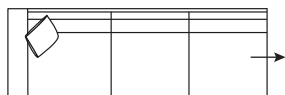

DIMENSIONS (CM)

L 290 x D 97 x H 85
4 Seater

L 239 x D 97 x H 85
3 Seater

L 209 x D 97 x H 85
2.5 Seater

L 105 x D 97 x H 85
Chair

L 80 x D 97 x H 44
Ottoman

L/F = Left Hand Facing, R/F = Right Hand Facing

*Please note: Seat height dimensions may change when non standard inserts are used.

DIMENSIONS (CM)

L 246 x D 97 x H 85
4 Seater Bench (L/F, R/F)

L 195 x D 97 x H 85
3 Seater Bench (L/F, R/F)

L 165 x D 97 x H 85
2.5 Seater Bench (L/F, R/F)

L 268 x D 97 x H 85
4 Seater 1 Arm (L/F, R/F)

L 217 x D 97 x H 85
3 Seater 1 Arm (L/F, R/F)

L 187 x D 97 x H 85
2.5 Seater 1 Arm (L/F, R/F)

L 268 x D 97 x H 85
4 Seater Corner
No Arm (L/F, R/F)

L 217 x D 97 x H 85
3 Seater Corner
No Arm (L/F, R/F)

L 187 x D 97 x H 85
2.5 Seater Corner
No Arm (L/F, R/F)