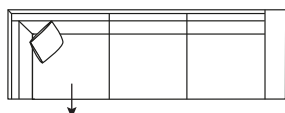

DIMENSIONS (CM)

L 290 x D 97 x H 85
4 Seater

L 239 x D 97 x H 85
3 Seater

L 209 x D 97 x H 85
2.5 Seater

L 105 x D 97 x H 85
Chair

L 80 x D 97 x H 44
Ottoman

L/F = Left Hand Facing, R/F = Right Hand Facing

*Please note: Seat height dimensions may change when non standard inserts are used.

DIMENSIONS (CM)

L 246 x D 97 x H 85
4 Seater Bench (L/F, R/F)

L 195 x D 97 x H 85
3 Seater Bench (L/F, R/F)

L 165 x D 97 x H 85
2.5 Seater Bench (L/F, R/F)

L 268 x D 97 x H 85
4 Seater 1 Arm (L/F, R/F)

L 217 x D 97 x H 85
3 Seater 1 Arm (L/F, R/F)

L 187 x D 97 x H 85
2.5 Seater 1 Arm (L/F, R/F)

L 268 x D 97 x H 85
4 Seater Corner
No Arm (L/F, R/F)

L 217 x D 97 x H 85
3 Seater Corner
No Arm (L/F, R/F)

L 187 x D 97 x H 85
2.5 Seater Corner
No Arm (L/F, R/F)

L 290 x D 97 x H 85
4 Seater Corner
1 Arm (L/F, R/F)

L 239 x D 97 x H 85
3 Seater Corner
1 Arm (L/F, R/F)

L 209 x D 97 x H 85
2.5 Seater Corner
1 Arm (L/F, R/F)

L 120 x D 175 x H 85
Chaise Large (L/F, R/F)