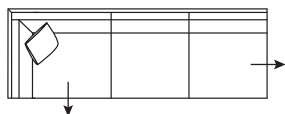

DIMENSIONS (CM)

L 290 x D 97 x H 85
4 Seater

L 239 x D 97 x H 85
3 Seater

L 209 x D 97 x H 85
2.5 Seater

L 105 x D 97 x H 85
Chair

L 80 x D 97 x H 44
Ottoman

L/F = Left Hand Facing, R/F = Right Hand Facing

*Please note: Seat height dimensions may change when non standard inserts are used.

DIMENSIONS (CM)

L 246 x D 97 x H 85
4 Seater Bench (L/F, R/F)

L 195 x D 97 x H 85
3 Seater Bench (L/F, R/F)

L 165 x D 97 x H 85
2.5 Seater Bench (L/F, R/F)

L 268 x D 97 x H 85
4 Seater 1 Arm (L/F, R/F)

L 217 x D 97 x H 85
3 Seater 1 Arm (L/F, R/F)

L 187 x D 97 x H 85
2.5 Seater 1 Arm (L/F, R/F)

L 268 x D 97 x H 85
4 Seater Corner
No Arm (L/F, R/F)

L 217 x D 97 x H 85
3 Seater Corner
No Arm (L/F, R/F)

L 187 x D 97 x H 85
2.5 Seater Corner
No Arm (L/F, R/F)

L 290 x D 97 x H 85
4 Seater Corner
1 Arm (L/F, R/F)

L 239 x D 97 x H 85
3 Seater Corner
1 Arm (L/F, R/F)

L 209 x D 97 x H 85
2.5 Seater Corner
1 Arm (L/F, R/F)

L 120 x D 175 x H 85
Chaise Large (L/F, R/F)