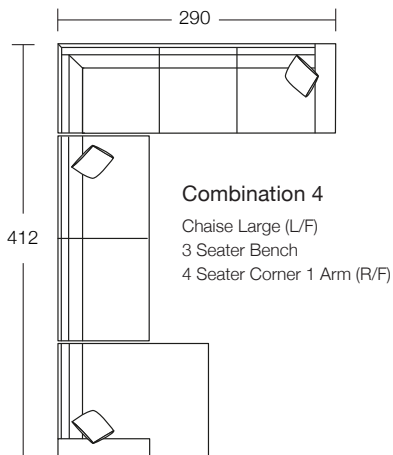

DIMENSIONS (CM)

L 246 x D 97 x H 85
4 Seater Bench (L/F, R/F)

L 195 x D 97 x H 85
3 Seater Bench (L/F, R/F)

L 165 x D 97 x H 85
2.5 Seater Bench (L/F, R/F)

L 268 x D 97 x H 85
4 Seater 1 Arm (L/F, R/F)

L 217 x D 97 x H 85
3 Seater 1 Arm (L/F, R/F)

L 105 x D 175 x H 85
Chaise Medium (L/F, R/F)

L 80 x D 97 x H 44
Ottoman

L/F = Left Hand Facing, R/F = Right Hand Facing

*Please note: Seat height dimensions may change when non standard inserts are used.

MODULAR COMBINATIONS

Combination 1
4 Seater 1 Arm (L/F)
Chaise Large (R/F)

Combination 2
3 Seater 1 Arm (L/F)
3 Seater Corner No Arm

Combination 3
4 Seater Corner 1 Arm (L/F)
3 Seater 1 Arm (R/F)

Combination 4
Chaise Large (L/F)
3 Seater Bench
4 Seater Corner 1 Arm (R/F)

Combination 5
Ottoman
3 Seater Corner No Arm (L/F)
4 Seater Bench
Chaise Medium (R/F)

Combination 6
3 Seater Corner 1 Arm (L/F)
4 Seater 1 Arm (R/F)

L/F = Left Hand Facing, R/F = Right Hand Facing

*Please note: Seat height dimensions may change when non standard inserts are used.