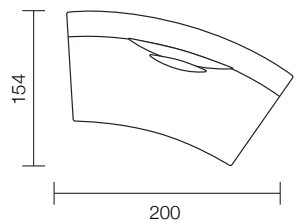

ADDITIONAL DIMENSIONS (CM)

Large Curve Internal