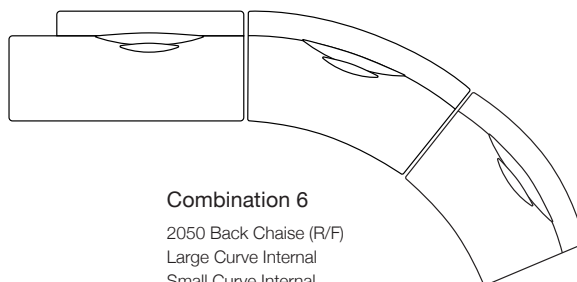

L/F = Left Hand Facing, R/F = Right Hand Facing

\*Please note: Seat height dimensions may change when non standard inserts are used.

Refer to Molmic website for Timber Stains and Powdercoat colours  
All designs remain the intellectual property of Molmic Furniture  
Improvements or alterations to design, construction or dimensions may occur without notice  
Molmic Pty Ltd ABN 35 400 631 463

MODULAR COMBINATIONS

**Combination 1**  
 Large Curve Internal  
 Ottoman Small Curve  
 Large Curve Internal

**Combination 2**  
 2050 Back Chaise (R/F)  
 2050 Back Chaise (L/F)

**Combination 3**  
 Large Curve Internal  
 Ottoman Small Curve  
 Large Curve Internal

**Combination 4**  
 2050 Back Chaise (R/F)  
 Corner  
 2050 Back Chaise (L/F)

**Combination 5**  
 Large Curve Internal x4

**Combination 6**  
 2050 Back Chaise (R/F)  
 Large Curve Internal  
 Small Curve Internal