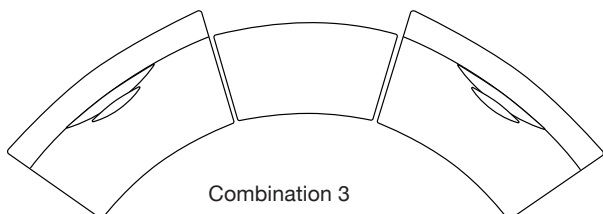

L 110 x D 110 x H 76  
1100 Bench (LF/RF)

L 110 x D 110 x H 76  
Corner (LF/RF)

L 210 x D 122 x H 76  
Large Curve Internal

L 160 x D 117 x H 76  
Small Curve Internal

L 210 x D 122 x H 76  
Large Curve External

L 160 x D 117 x H 76  
Small Curve External

L 195 x D 96 x H 76  
Ottoman Large Curve

L 150 x D 92 x H 40  
Ottoman Small Curve

L 210 x D 122 x H 76  
Ottoman Square

L 110 x D 140 x H 76  
1100 Bench Deep (LF/RF)

L/F = Left Hand Facing, R/F = Right Hand Facing

\*Please note: Seat height dimensions may change when non standard inserts are used.

Refer to Molmic website for Timber Stains and Powdercoat colours  
All designs remain the intellectual property of Molmic Furniture  
Improvements or alterations to design, construction or dimensions may occur without notice  
Molmic Pty Ltd ABN 35 400 631 463

MODULAR COMBINATIONS

**Combination 1**  
 Large Curve Internal  
 Ottoman Small Curve  
 Large Curve Internal

**Combination 2**  
 2050 Back Chaise (R/F)  
 2050 Back Chaise (L/F)

**Combination 3**  
 Large Curve Internal  
 Ottoman Small Curve  
 Large Curve Internal