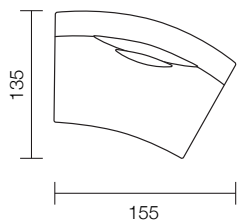

L 110 x D 110 x H 76  
1100 Bench (LF/RF)

L 110 x D 110 x H 76  
Corner (LF/RF)

L 210 x D 122 x H 76  
Large Curve Internal

L 160 x D 117 x H 76  
Small Curve Internal

L 210 x D 122 x H 76  
Large Curve External

**Combination 7**  
 2050 Back Chaise (R/F)  
 Large Curve Internal  
 Large Curve External  
 1620 Bench  
 2050 Back Chaise (L/F)

**Combination 8**  
 2050 Back Chaise (R/F)  
 1100 Bench Deep  
 Large Curve External  
 Large Curve Internal  
 Small Curve Internal

L/F = Left Hand Facing, R/F = Right Hand Facing

\*Please note: Seat height dimensions may change when non standard inserts are used.

Refer to Molmic website for Timber Stains and Powdercoat colours  
 All designs remain the intellectual property of Molmic Furniture  
 Improvements or alterations to design, construction or dimensions may occur without notice  
 Molmic Pty Ltd ABN 35 400 631 463

ADDITIONAL DIMENSIONS (CM)

Large Curve Internal

Small Curve Internal

Large Curve External

Small Curve External

Ottoman Large Curve

Ottoman Small Curve

L/F = Left Hand Facing, R/F = Right Hand Facing