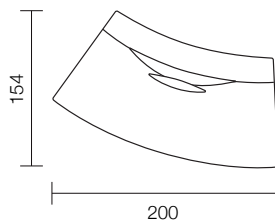

L/F = Left Hand Facing, R/F = Right Hand Facing

\*Please note: Seat height dimensions may change when non standard inserts are used.

Refer to Molmic website for Timber Stains and Powdercoat colours  
 All designs remain the intellectual property of Molmic Furniture  
 Improvements or alterations to design, construction or dimensions may occur without notice  
 Molmic Pty Ltd ABN 35 400 631 463

ADDITIONAL DIMENSIONS (CM)

Large Curve Internal

Small Curve Internal

Large Curve External

Small Curve External

Ottoman Large Curve

Ottoman Small Curve

L/F = Left Hand Facing, R/F = Right Hand Facing