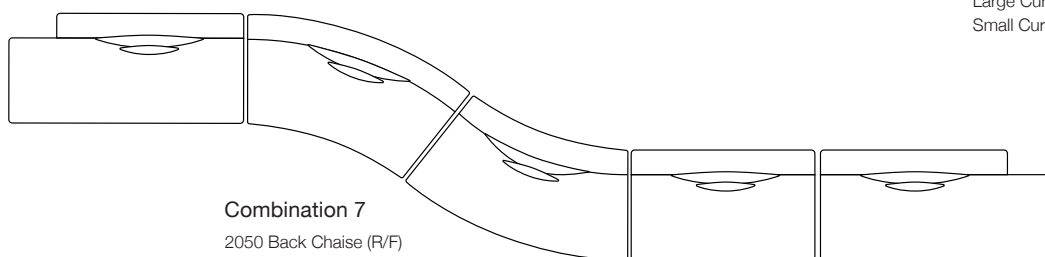

L/F = Left Hand Facing, R/F = Right Hand Facing

\*Please note: Seat height dimensions may change when non standard inserts are used.

Refer to Molmic website for Timber Stains and Powdercoat colours  
All designs remain the intellectual property of Molmic Furniture  
Improvements or alterations to design, construction or dimensions may occur without notice  
Molmic Pty Ltd ABN 35 400 631 463

MODULAR COMBINATIONS

**Combination 1**  
 Large Curve Internal  
 Ottoman Small Curve  
 Large Curve Internal

**Combination 2**  
 2050 Back Chaise (R/F)  
 2050 Back Chaise (L/F)

**Combination 3**  
 Large Curve Internal  
 Ottoman Small Curve  
 Large Curve Internal

**Combination 4**  
 2050 Back Chaise (R/F)  
 Corner  
 2050 Back Chaise (L/F)

**Combination 5**  
 Large Curve Internal x4

**Combination 6**  
 2050 Back Chaise (R/F)  
 Large Curve Internal  
 Small Curve Internal