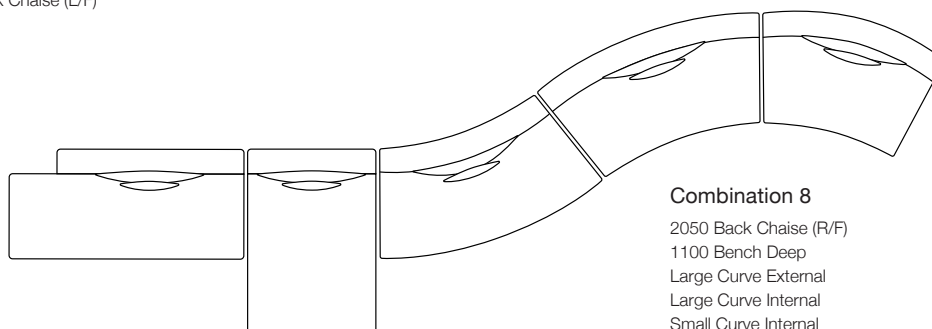

MODULAR COMBINATIONS

**Combination 1**  
 Large Curve Internal  
 Ottoman Small Curve  
 Large Curve Internal

**Combination 2**  
 2050 Back Chaise (R/F)  
 2050 Back Chaise (L/F)

**Combination 3**  
 Large Curve Internal  
 Ottoman Small Curve  
 Large Curve Internal

**Combination 4**  
 2050 Back Chaise (R/F)  
 Corner  
 2050 Back Chaise (L/F)

**Combination 5**  
 Large Curve Internal x4

**Combination 6**  
 2050 Back Chaise (R/F)  
 Large Curve Internal  
 Small Curve Internal

**Combination 7**  
 2050 Back Chaise (R/F)  
 Large Curve Internal  
 Large Curve External  
 1620 Bench  
 2050 Back Chaise (L/F)

**Combination 8**  
 2050 Back Chaise (R/F)  
 1100 Bench Deep  
 Large Curve External  
 Large Curve Internal  
 Small Curve Internal