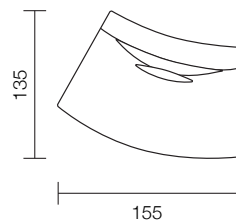

L 110 x D 110 x H 76  
1100 Bench (LF/RF)

L 110 x D 110 x H 76  
Corner (LF/RF)

L 210 x D 122 x H 76  
Large Curve Internal

L 160 x D 117 x H 76  
Small Curve Internal

L 210 x D 122 x H 76  
Large Curve External

L/F = Left Hand Facing, R/F = Right Hand Facing

\*Please note: Seat height dimensions may change when non standard inserts are used.

Refer to Molmic website for Timber Stains and Powdercoat colours  
 All designs remain the intellectual property of Molmic Furniture  
 Improvements or alterations to design, construction or dimensions may occur without notice  
 Molmic Pty Ltd ABN 35 400 631 463

ADDITIONAL DIMENSIONS (CM)

Large Curve Internal

Small Curve Internal

Large Curve External

Small Curve External

Ottoman Large Curve

Ottoman Small Curve

L/F = Left Hand Facing, R/F = Right Hand Facing