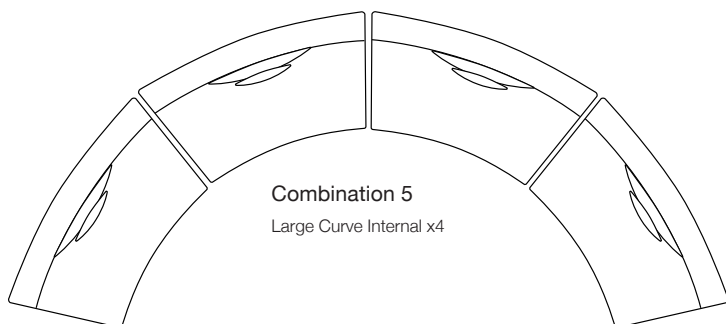

L/F = Left Hand Facing, R/F = Right Hand Facing

\*Please note: Seat height dimensions may change when non standard inserts are used.

Refer to Molmic website for Timber Stains and Powdercoat colours  
All designs remain the intellectual property of Molmic Furniture  
Improvements or alterations to design, construction or dimensions may occur without notice  
Molmic Pty Ltd ABN 35 400 631 463

MODULAR COMBINATIONS

**Combination 1**  
 Large Curve Internal  
 Ottoman Small Curve  
 Large Curve Internal

**Combination 2**  
 2050 Back Chaise (R/F)  
 2050 Back Chaise (L/F)

**Combination 3**  
 Large Curve Internal  
 Ottoman Small Curve  
 Large Curve Internal

**Combination 4**  
 2050 Back Chaise (R/F)  
 Corner  
 2050 Back Chaise (L/F)

**Combination 5**  
 Large Curve Internal x4

**Combination 6**  
 2050 Back Chaise (R/F)  
 Large Curve Internal  
 Small Curve Internal