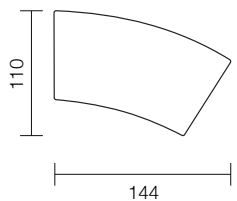

L 110 x D 110 x H 76  
1100 Bench (LF/RF)

L 110 x D 110 x H 76  
Corner (LF/RF)

L 210 x D 122 x H 76  
Large Curve Internal

L 160 x D 117 x H 76  
Small Curve Internal

L 210 x D 122 x H 76  
Large Curve External

L/F = Left Hand Facing, R/F = Right Hand Facing

\*Please note: Seat height dimensions may change when non standard inserts are used.

Refer to Molmic website for Timber Stains and Powdercoat colours  
 All designs remain the intellectual property of Molmic Furniture  
 Improvements or alterations to design, construction or dimensions may occur without notice  
 Molmic Pty Ltd ABN 35 400 631 463

ADDITIONAL DIMENSIONS (CM)

Large Curve Internal

Small Curve Internal

Large Curve External

Small Curve External

Ottoman Large Curve

Ottoman Small Curve

L/F = Left Hand Facing, R/F = Right Hand Facing