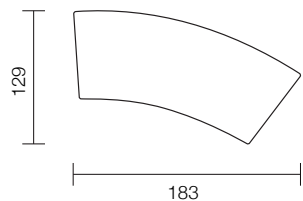

L 110 x D 110 x H 76  
1100 Bench (LF/RF)

L 110 x D 110 x H 76  
Corner (LF/RF)

L 210 x D 122 x H 76  
Large Curve Internal

L 160 x D 117 x H 76  
Small Curve Internal

L 210 x D 122 x H 76  
Large Curve External

L/F = Left Hand Facing, R/F = Right Hand Facing

\*Please note: Seat height dimensions may change when non standard inserts are used.

Refer to Molmic website for Timber Stains and Powdercoat colours  
 All designs remain the intellectual property of Molmic Furniture  
 Improvements or alterations to design, construction or dimensions may occur without notice  
 Molmic Pty Ltd ABN 35 400 631 463

ADDITIONAL DIMENSIONS (CM)

Large Curve Internal

Small Curve Internal

Large Curve External

Small Curve External

Ottoman Large Curve

Ottoman Small Curve

L/F = Left Hand Facing, R/F = Right Hand Facing