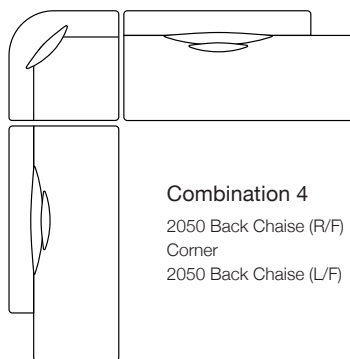

L/F = Left Hand Facing, R/F = Right Hand Facing

\*Please note: Seat height dimensions may change when non standard inserts are used.

Refer to Molmic website for Timber Stains and Powdercoat colours  
All designs remain the intellectual property of Molmic Furniture  
Improvements or alterations to design, construction or dimensions may occur without notice  
Molmic Pty Ltd ABN 35 400 631 463

MODULAR COMBINATIONS

**Combination 1**  
 Large Curve Internal  
 Ottoman Small Curve  
 Large Curve Internal

**Combination 2**  
 2050 Back Chaise (R/F)  
 2050 Back Chaise (L/F)

**Combination 3**  
 Large Curve Internal  
 Ottoman Small Curve  
 Large Curve Internal

**Combination 4**  
 2050 Back Chaise (R/F)  
 Corner  
 2050 Back Chaise (L/F)

**Combination 5**  
 Large Curve Internal x4

**Combination 6**  
 2050 Back Chaise (R/F)  
 Large Curve Internal  
 Small Curve Internal