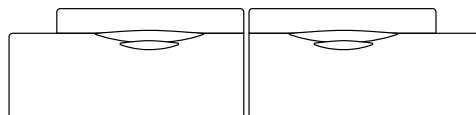

L 110 x D 110 x H 76  
1100 Bench (LF/RF)

L 110 x D 110 x H 76  
Corner (LF/RF)

L 210 x D 122 x H 76  
Large Curve Internal

L 160 x D 117 x H 76  
Small Curve Internal

L 210 x D 122 x H 76  
Large Curve External

L 160 x D 117 x H 76  
Small Curve External

L 195 x D 96 x H 76  
Ottoman Large Curve

L 150 x D 92 x H 40  
Ottoman Small Curve

L 210 x D 122 x H 76  
Ottoman Square

L 110 x D 140 x H 76  
1100 Bench Deep (LF/RF)

L/F = Left Hand Facing, R/F = Right Hand Facing

\*Please note: Seat height dimensions may change when non standard inserts are used.

Refer to Molmic website for Timber Stains and Powdercoat colours  
All designs remain the intellectual property of Molmic Furniture  
Improvements or alterations to design, construction or dimensions may occur without notice  
Molmic Pty Ltd ABN 35 400 631 463

MODULAR COMBINATIONS

**Combination 1**  
 Large Curve Internal  
 Ottoman Small Curve  
 Large Curve Internal

**Combination 2**  
 2050 Back Chaise (R/F)  
 2050 Back Chaise (L/F)

**Combination 3**  
 Large Curve Internal  
 Ottoman Small Curve  
 Large Curve Internal