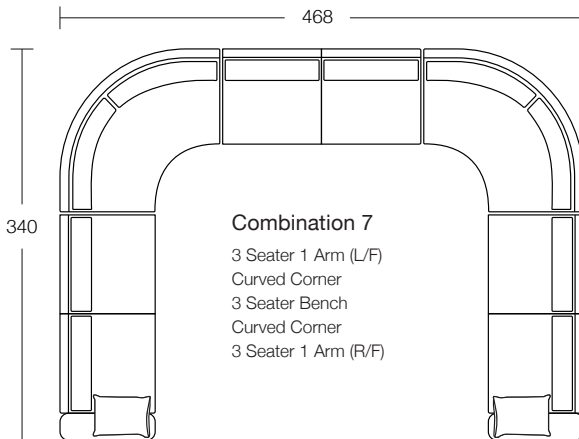

L 168 x D 98 x H 85
3 Seater Bench (R/F)

L 138 x D 98 x H 85
2 Seater Bench (L/F)

L 138 x D 98 x H 85
2 Seater Bench (R/F)

L 101 x D 98 x H 85
Single Bench (L/F)

L 101 x D 98 x H 85
Single Bench (R/F)

L 150 x D 150 x H 85
Curved Corner

L 98 x D 98 x H 85
Corner

L 99 x D 76 x H 45
4 Seater Chaise Ottoman

L 84 x D 76 x H 45
3 Seater Chaise Ottoman

L/F = Left Hand Facing, R/F = Right Hand Facing

*Please note: Seat height dimensions may change when non standard inserts are used.

MODULAR COMBINATIONS

Combination 1
 3 Seater 1 Arm (L/F)
 3 Seater 1 Arm (R/F)
 3 Seater Chaise Ottoman

Combination 2
 3 Seater 1 Arm (L/F)
 Corner
 3 Seater Arm (R/F)
 3 Seater Chaise Ottoman

Combination 3
 3 Seater 1 Arm (L/F)
 Corner
 Grande 1 Arm (R/F)

Combination 4
 Grande 1 Arm (L/F)
 Corner
 Grande 1 Arm (R/F)

Combination 5
 4 Seater 1 Arm (L/F)
 Curved Corner
 4 Seater 1 Arm (R/F)

Combination 6
 3 Seater 1 Arm (L/F)
 Corner
 3 Seater Bench
 Corner
 3 Seater 1 Arm (R/F)