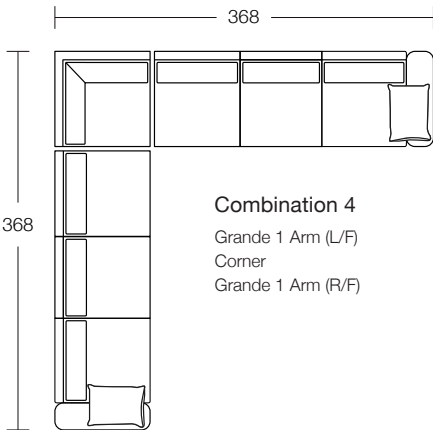

DIMENSIONS (CM)

L 270 x D 98 x H 85
Grande 1 Arm (L/F)

L 270 x D 98 x H 85
Grande 1 Arm (R/F)

L 220 x D 98 x H 85
4 Seater 1 Arm (L/F)

L 220 x D 98 x H 85
4 Seater 1 Arm (R/F)

L 190 x D 98 x H 85
3 Seater 1 Arm (L/F)

L 98 x D 98 x H 85
Corner

L 99 x D 76 x H 45
4 Seater Chaise Ottoman

L 84 x D 76 x H 45
3 Seater Chaise Ottoman

L/F = Left Hand Facing, R/F = Right Hand Facing

*Please note: Seat height dimensions may change when non standard inserts are used.

MODULAR COMBINATIONS

Combination 1
 3 Seater 1 Arm (L/F)
 3 Seater 1 Arm (R/F)
 3 Seater Chaise Ottoman

Combination 2
 3 Seater 1 Arm (L/F)
 Corner
 3 Seater Arm (R/F)
 3 Seater Chaise Ottoman

Combination 3
 3 Seater 1 Arm (L/F)
 Corner
 Grande 1 Arm (R/F)

Combination 4
 Grande 1 Arm (L/F)
 Corner
 Grande 1 Arm (R/F)

Combination 5
 4 Seater 1 Arm (L/F)
 Curved Corner
 4 Seater 1 Arm (R/F)

Combination 6
 3 Seater 1 Arm (L/F)
 Corner
 3 Seater Bench
 Corner
 3 Seater 1 Arm (R/F)