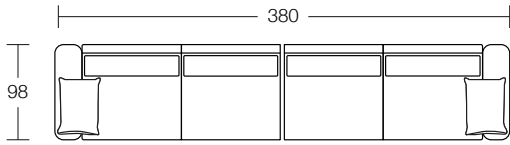

MODULAR COMBINATIONS

Combination 1
3 Seater 1 Arm (L/F)
3 Seater 1 Arm (R/F)
3 Seater Chaise Ottoman