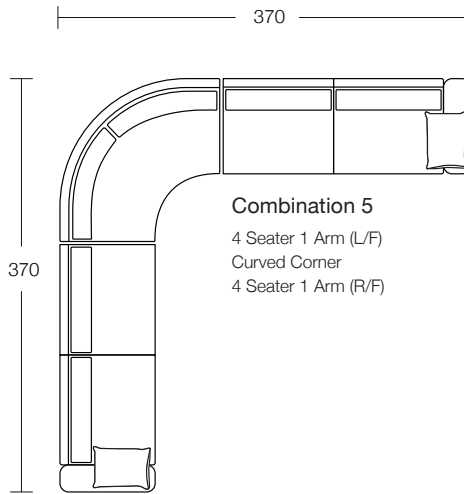

L 168 x D 98 x H 85
3 Seater Bench (R/F)

L 138 x D 98 x H 85
2 Seater Bench (L/F)

L 138 x D 98 x H 85
2 Seater Bench (R/F)

L 101 x D 98 x H 85
Single Bench (L/F)

L 101 x D 98 x H 85
Single Bench (R/F)

L 150 x D 150 x H 85
Curved Corner

L 98 x D 98 x H 85
Corner

L 99 x D 76 x H 45
4 Seater Chaise Ottoman

L 84 x D 76 x H 45
3 Seater Chaise Ottoman

L/F = Left Hand Facing, R/F = Right Hand Facing

*Please note: Seat height dimensions may change when non standard inserts are used.

MODULAR COMBINATIONS

Combination 1
 3 Seater 1 Arm (L/F)
 3 Seater 1 Arm (R/F)
 3 Seater Chaise Ottoman

Combination 2
 3 Seater 1 Arm (L/F)
 Corner
 3 Seater Arm (R/F)
 3 Seater Chaise Ottoman

Combination 3
 3 Seater 1 Arm (L/F)
 Corner
 Grande 1 Arm (R/F)

Combination 4
 Grande 1 Arm (L/F)
 Corner
 Grande 1 Arm (R/F)

Combination 5
 4 Seater 1 Arm (L/F)
 Curved Corner
 4 Seater 1 Arm (R/F)

Combination 6
 3 Seater 1 Arm (L/F)
 Corner
 3 Seater Bench
 Corner
 3 Seater 1 Arm (R/F)