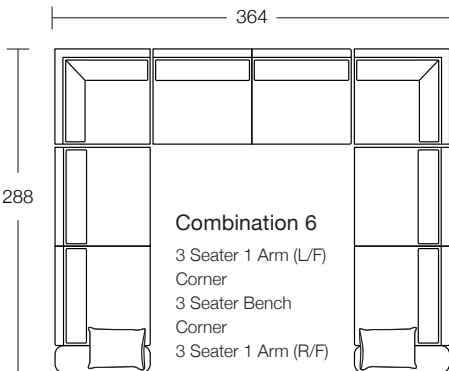

DIMENSIONS (CM)

L 270 x D 98 x H 85
Grande 1 Arm (L/F)

L 270 x D 98 x H 85
Grande 1 Arm (R/F)

L 220 x D 98 x H 85
4 Seater 1 Arm (L/F)

L 220 x D 98 x H 85
4 Seater 1 Arm (R/F)

L 190 x D 98 x H 85
3 Seater 1 Arm (L/F)

L 168 x D 98 x H 85
3 Seater Bench (R/F)

L 138 x D 98 x H 85
2 Seater Bench (L/F)

L 138 x D 98 x H 85
2 Seater Bench (R/F)

L 101 x D 98 x H 85
Single Bench (L/F)

L 101 x D 98 x H 85
Single Bench (R/F)

L 150 x D 150 x H 85
Curved Corner

MODULAR COMBINATIONS

Combination 1
 3 Seater 1 Arm (L/F)
 3 Seater 1 Arm (R/F)
 3 Seater Chaise Ottoman

Combination 2
 3 Seater 1 Arm (L/F)
 Corner
 3 Seater Arm (R/F)
 3 Seater Chaise Ottoman

Combination 3
 3 Seater 1 Arm (L/F)
 Corner
 Grande 1 Arm (R/F)

Combination 4
 Grande 1 Arm (L/F)
 Corner
 Grande 1 Arm (R/F)

Combination 5
 4 Seater 1 Arm (L/F)
 Curved Corner
 4 Seater 1 Arm (R/F)

Combination 6
 3 Seater 1 Arm (L/F)
 Corner
 3 Seater Bench
 Corner
 3 Seater 1 Arm (R/F)