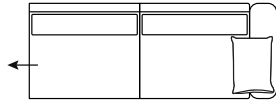

L/F = Left Hand Facing, R/F = Right Hand Facing

*Please note: Seat height dimensions may change when non standard inserts are used.

Refer to Molmic website for Timber Stains and Powdercoat colours
All designs remain the intellectual property of Molmic Furniture
Improvements or alterations to design, construction or dimensions may occur without notice
Molmic Pty Ltd ABN 35 400 631 463

DIMENSIONS (CM)

L 270 x D 98 x H 85
Grande 1 Arm (L/F)

L 270 x D 98 x H 85
Grande 1 Arm (R/F)

L 220 x D 98 x H 85
4 Seater 1 Arm (L/F)

L 220 x D 98 x H 85
4 Seater 1 Arm (R/F)

L 190 x D 98 x H 85
3 Seater 1 Arm (L/F)

L 190 x D 98 x H 85
3 Seater 1 Arm (R/F)

L 160 x D 98 x H 85
2 Seater 1 Arm (L/F)

L 160 x D 98 x H 85
2 Seater 1 Arm (R/F)

L 123 x D 98 x H 85
Single 1 Arm (R/F)

L 123 x D 98 x H 85
Single 1 Arm (L/F)

L 168 x D 98 x H 85
3 Seater Bench (L/F)

L 168 x D 98 x H 85
3 Seater Bench (R/F)

L 138 x D 98 x H 85
2 Seater Bench (L/F)

L 138 x D 98 x H 85
2 Seater Bench (R/F)

L 101 x D 98 x H 85
Single Bench (L/F)

L 101 x D 98 x H 85
Single Bench (R/F)

L 150 x D 150 x H 85
Curved Corner