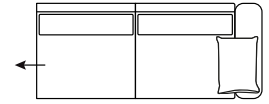

L/F = Left Hand Facing, R/F = Right Hand Facing

*Please note: Seat height dimensions may change when non standard inserts are used.

Refer to Molmic website for Timber Stains and Powdercoat colours
All designs remain the intellectual property of Molmic Furniture
Improvements or alterations to design, construction or dimensions may occur without notice
Molmic Pty Ltd ABN 35 400 631 463

DIMENSIONS (CM)

L 270 x D 98 x H 85
Grande 1 Arm (L/F)

L 270 x D 98 x H 85
Grande 1 Arm (R/F)

L 220 x D 98 x H 85
4 Seater 1 Arm (L/F)

L 220 x D 98 x H 85
4 Seater 1 Arm (R/F)

L 190 x D 98 x H 85
3 Seater 1 Arm (L/F)

L 190 x D 98 x H 85
3 Seater 1 Arm (R/F)

L 160 x D 98 x H 85
2 Seater 1 Arm (L/F)

L 160 x D 98 x H 85
2 Seater 1 Arm (R/F)

L 123 x D 98 x H 85
Single 1 Arm (R/F)

L 123 x D 98 x H 85
Single 1 Arm (L/F)

L 168 x D 98 x H 85
3 Seater Bench (L/F)

L 168 x D 98 x H 85
3 Seater Bench (R/F)

L 138 x D 98 x H 85
2 Seater Bench (L/F)

L 138 x D 98 x H 85
2 Seater Bench (R/F)

L 101 x D 98 x H 85
Single Bench (L/F)

L 101 x D 98 x H 85
Single Bench (R/F)

L 150 x D 150 x H 85
Curved Corner