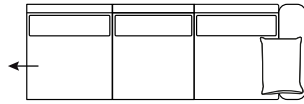

L 190 x D 98 x H 85
3 Seater 1 Arm (L/F, R/F)

L 160 x D 98 x H 85
2 Seater 1 Arm (L/F, R/F)

L 123 x D 98 x H 85
Single 1 Arm (L/F, R/F)

L 168 x D 98 x H 85
3 Seater Bench (L/F, R/F)

L 138 x D 98 x H 85
2 Seater Bench (L/F, R/F)

L 101 x D 98 x H 85
Single Bench (L/F, R/F)

L 98 x D 98 x H 85
Corner (L/F, R/F)

L 150 x D 150 x H 85
Curved Corner (L/F, R/F)

L 99 x D 76 x H 45
4 Seater Chaise Ottoman

L 84 x D 76 x H 45
3 Seater Chaise Ottoman

L/F = Left Hand Facing, R/F = Right Hand Facing

*Please note: Seat height dimensions may change when non standard inserts are used.

Refer to Molmic website for Timber Stains and Powdercoat colours
All designs remain the intellectual property of Molmic Furniture
Improvements or alterations to design, construction or dimensions may occur without notice
Molmic Pty Ltd ABN 35 400 631 463

DIMENSIONS (CM)

L 270 x D 98 x H 85
Grande 1 Arm (L/F)

L 270 x D 98 x H 85
Grande 1 Arm (R/F)

L 220 x D 98 x H 85
4 Seater 1 Arm (L/F)

L 220 x D 98 x H 85
4 Seater 1 Arm (R/F)

L 190 x D 98 x H 85
3 Seater 1 Arm (L/F)