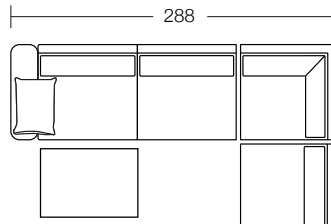

Combination 2
3 Seater 1 Arm (L/F)
Corner
3 Seater Arm (R/F)
3 Seater Chaise Ottoman