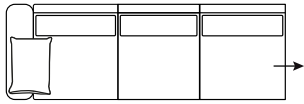

L 190 x D 98 x H 85
3 Seater 1 Arm (L/F, R/F)

L 160 x D 98 x H 85
2 Seater 1 Arm (L/F, R/F)

L 123 x D 98 x H 85
Single 1 Arm (L/F, R/F)

L 168 x D 98 x H 85
3 Seater Bench (L/F, R/F)

L 138 x D 98 x H 85
2 Seater Bench (L/F, R/F)

L 101 x D 98 x H 85
Single Bench (L/F, R/F)

L 98 x D 98 x H 85
Corner (L/F, R/F)

L 150 x D 150 x H 85
Curved Corner (L/F, R/F)

L 99 x D 76 x H 45
4 Seater Chaise Ottoman

L 84 x D 76 x H 45
3 Seater Chaise Ottoman

L/F = Left Hand Facing, R/F = Right Hand Facing

*Please note: Seat height dimensions may change when non standard inserts are used.

Refer to Molmic website for Timber Stains and Powdercoat colours
All designs remain the intellectual property of Molmic Furniture
Improvements or alterations to design, construction or dimensions may occur without notice
Molmic Pty Ltd ABN 35 400 631 463

DIMENSIONS (CM)

L 270 x D 98 x H 85
Grande 1 Arm (L/F)

L 270 x D 98 x H 85
Grande 1 Arm (R/F)

L 220 x D 98 x H 85
4 Seater 1 Arm (L/F)

L 220 x D 98 x H 85
4 Seater 1 Arm (R/F)

L 190 x D 98 x H 85
3 Seater 1 Arm (L/F)