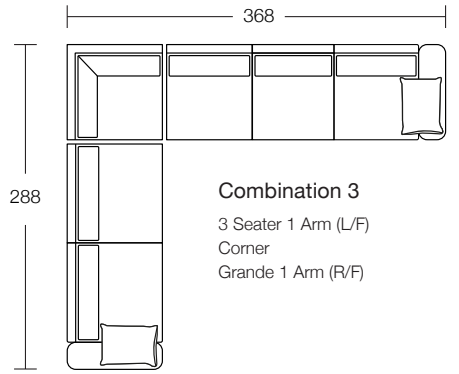

DIMENSIONS (CM)

L 270 x D 98 x H 85
Grande 1 Arm (L/F)

L 270 x D 98 x H 85
Grande 1 Arm (R/F)

L 220 x D 98 x H 85
4 Seater 1 Arm (L/F)

L 220 x D 98 x H 85
4 Seater 1 Arm (R/F)

L 190 x D 98 x H 85
3 Seater 1 Arm (L/F)

L 168 x D 98 x H 85
3 Seater Bench (R/F)

L 138 x D 98 x H 85
2 Seater Bench (L/F)

L 138 x D 98 x H 85
2 Seater Bench (R/F)

L 101 x D 98 x H 85
Single Bench (L/F)

L 101 x D 98 x H 85
Single Bench (R/F)

L 150 x D 150 x H 85
Curved Corner

L 98 x D 98 x H 85
Corner

L 99 x D 76 x H 45
4 Seater Chaise Ottoman

L 84 x D 76 x H 45
3 Seater Chaise Ottoman

L/F = Left Hand Facing, R/F = Right Hand Facing

*Please note: Seat height dimensions may change when non standard inserts are used.

MODULAR COMBINATIONS

Combination 1
 3 Seater 1 Arm (L/F)
 3 Seater 1 Arm (R/F)
 3 Seater Chaise Ottoman

Combination 2
 3 Seater 1 Arm (L/F)
 Corner
 3 Seater Arm (R/F)
 3 Seater Chaise Ottoman

Combination 3
 3 Seater 1 Arm (L/F)
 Corner
 Grande 1 Arm (R/F)