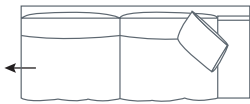

SIDE VIEW (CM)

Seat Height	Seat Depth	Back Height	Arm Height	Leg Height
43	60	64	53	4

SCATTERS

71 x 59

SOFAS AND OTTOMANS

273L x 98D x 88H
4 Seater

253L x 98D x 88H
3 Seater

233L x 98D x 88H
2.5 Seater

102L x 74D x 43H
Ottoman

MODULAR COMPONENTS

238L x 98D x 88H
4 Seater 1 Arm (LF/RF)

218L x 98D x 88H
3 Seater 1 Arm (LF/RF)

198L x 98D x 88H
2.5 Seater 1 Arm (LF/RF)

202L x 98D x 88H
4 Seater Bench

182L x 98D x 88H
3 Seater Bench

162L x 98D x 88H
2.5 Seater Bench

98L x 98D x 88H
Corner

126L x 170D x 88H
Chaise (LF/RF)

*(LF/RF) Left or Right Facing

MODULAR EXAMPLES

COMBINATION 1

4 Seater 1 Arm (LF)
Corner
2.5 Seater 1 Arm (RF)

COMBINATION 2