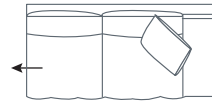

SIDE VIEW (CM)

Seat Height	Seat Depth	Back Height	Arm Height	Leg Height
43	60	64	53	4

SCATTERS

71 x 59

SOFAS AND OTTOMANS

273L x 98D x 88H
4 Seater

253L x 98D x 88H
3 Seater

233L x 98D x 88H
2.5 Seater

102L x 74D x 43H
Ottoman

MODULAR COMPONENTS

238L x 98D x 88H
4 Seater 1 Arm (LF/RF)

218L x 98D x 88H
3 Seater 1 Arm (LF/RF)

198L x 98D x 88H
2.5 Seater 1 Arm (LF/RF)

202L x 98D x 88H
4 Seater Bench

182L x 98D x 88H
3 Seater Bench

162L x 98D x 88H
2.5 Seater Bench

98L x 98D x 88H
Corner

126L x 170D x 88H
Chaise (LF/RF)

*(LF/RF) Left or Right Facing

MODULAR EXAMPLES

COMBINATION 1

4 Seater 1 Arm (LF)
Corner
2.5 Seater 1 Arm (RF)

COMBINATION 2