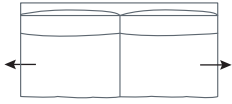

SIDE VIEW (CM)

Seat Height	Seat Depth	Back Height	Arm Height	Leg Height
43	60	64	53	4

SCATTERS

71 x 59

SOFAS AND OTTOMANS

273L x 98D x 88H
4 Seater

253L x 98D x 88H
3 Seater

233L x 98D x 88H
2.5 Seater

102L x 74D x 43H
Ottoman

MODULAR COMPONENTS

238L x 98D x 88H
4 Seater 1 Arm (LF/RF)

218L x 98D x 88H
3 Seater 1 Arm (LF/RF)

198L x 98D x 88H
2.5 Seater 1 Arm (LF/RF)

202L x 98D x 88H
4 Seater Bench

182L x 98D x 88H
3 Seater Bench

162L x 98D x 88H
2.5 Seater Bench

98L x 98D x 88H
Corner

126L x 170D x 88H
Chaise (LF/RF)

*(LF/RF) Left or Right Facing

MODULAR EXAMPLES

COMBINATION 1

4 Seater 1 Arm (LF)
Corner
2.5 Seater 1 Arm (RF)

COMBINATION 2