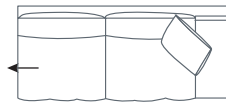

SIDE VIEW (CM)

Seat Height	Seat Depth	Back Height	Arm Height	Leg Height
43	60	64	53	4

SCATTERS

71 x 59

SOFAS AND OTTOMANS

273L x 98D x 88H
4 Seater

253L x 98D x 88H
3 Seater

233L x 98D x 88H
2.5 Seater

102L x 74D x 43H
Ottoman

MODULAR COMPONENTS

238L x 98D x 88H
4 Seater 1 Arm (LF/RF)

218L x 98D x 88H
3 Seater 1 Arm (LF/RF)

198L x 98D x 88H
2.5 Seater 1 Arm (LF/RF)

202L x 98D x 88H
4 Seater Bench

182L x 98D x 88H
3 Seater Bench

162L x 98D x 88H
2.5 Seater Bench

98L x 98D x 88H
Corner

126L x 170D x 88H
Chaise (LF/RF)

*(LF/RF) Left or Right Facing

MODULAR EXAMPLES

COMBINATION 1

4 Seater 1 Arm (LF)
Corner
2.5 Seater 1 Arm (RF)

COMBINATION 2