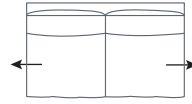

SIDE VIEW (CM)

Seat Height	Seat Depth	Back Height	Arm Height	Leg Height
43	60	64	53	4

SCATTERS

71 x 59

SOFAS AND OTTOMANS

273L x 98D x 88H
4 Seater

253L x 98D x 88H
3 Seater

233L x 98D x 88H
2.5 Seater

102L x 74D x 43H
Ottoman

MODULAR COMPONENTS

238L x 98D x 88H
4 Seater 1 Arm (LF/RF)

218L x 98D x 88H
3 Seater 1 Arm (LF/RF)

198L x 98D x 88H
2.5 Seater 1 Arm (LF/RF)

202L x 98D x 88H
4 Seater Bench

182L x 98D x 88H
3 Seater Bench

162L x 98D x 88H
2.5 Seater Bench

98L x 98D x 88H
Corner

126L x 170D x 88H
Chaise (LF/RF)

*(LF/RF) Left or Right Facing

MODULAR EXAMPLES

COMBINATION 1

4 Seater 1 Arm (LF)
Corner
2.5 Seater 1 Arm (RF)

COMBINATION 2