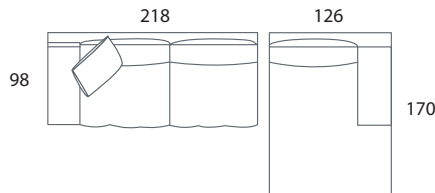

SIDE VIEW (CM)

Seat Height	Seat Depth	Back Height	Arm Height	Leg Height
43	60	64	53	4

SCATTERS

71 x 59

SOFAS AND OTTOMANS

273L x 98D x 88H
4 Seater

253L x 98D x 88H
3 Seater

233L x 98D x 88H
2.5 Seater

102L x 74D x 43H
Ottoman

MODULAR COMPONENTS

238L x 98D x 88H
4 Seater 1 Arm (LF/RF)

218L x 98D x 88H
3 Seater 1 Arm (LF/RF)

198L x 98D x 88H
2.5 Seater 1 Arm (LF/RF)

202L x 98D x 88H
4 Seater Bench

182L x 98D x 88H
3 Seater Bench

162L x 98D x 88H
2.5 Seater Bench

98L x 98D x 88H
Corner

126L x 170D x 88H
Chaise (LF/RF)

*(LF/RF) Left or Right Facing

MODULAR EXAMPLES

COMBINATION 1

4 Seater 1 Arm (LF)
Corner
2.5 Seater 1 Arm (RF)

COMBINATION 2

3 Seater 1 Arm (LF)
Chaise (RF)

COMBINATION 3

3 Seater Bench
Chaise (RF)