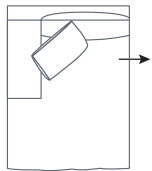

SIDE VIEW (CM)

Seat Height	Seat Depth	Back Height	Arm Height	Leg Height
43	60	64	53	4

SCATTERS

71 x 59

SOFAS AND OTTOMANS

273L x 98D x 88H
4 Seater

253L x 98D x 88H
3 Seater

233L x 98D x 88H
2.5 Seater

102L x 74D x 43H
Ottoman

MODULAR COMPONENTS

238L x 98D x 88H
4 Seater 1 Arm (LF/RF)

218L x 98D x 88H
3 Seater 1 Arm (LF/RF)

198L x 98D x 88H
2.5 Seater 1 Arm (LF/RF)

202L x 98D x 88H
4 Seater Bench

182L x 98D x 88H
3 Seater Bench

162L x 98D x 88H
2.5 Seater Bench

98L x 98D x 88H
Corner

126L x 170D x 88H
Chaise (LF/RF)

*(LF/RF) Left or Right Facing

MODULAR EXAMPLES

COMBINATION 1

4 Seater 1 Arm (LF)
Corner
2.5 Seater 1 Arm (RF)

COMBINATION 2