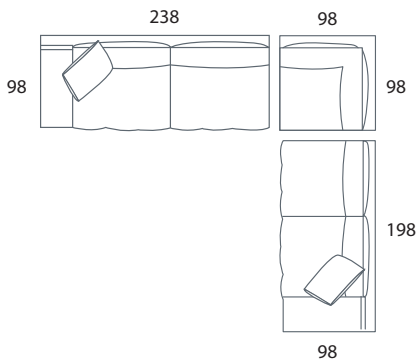

SIDE VIEW (CM)

Seat Height	Seat Depth	Back Height	Arm Height	Leg Height
43	60	64	53	4

SCATTERS

71 x 59

SOFAS AND OTTOMANS

273L x 98D x 88H
4 Seater

253L x 98D x 88H
3 Seater

233L x 98D x 88H
2.5 Seater

102L x 74D x 43H
Ottoman

MODULAR COMPONENTS

238L x 98D x 88H
4 Seater 1 Arm (LF/RF)

218L x 98D x 88H
3 Seater 1 Arm (LF/RF)

198L x 98D x 88H
2.5 Seater 1 Arm (LF/RF)

202L x 98D x 88H
4 Seater Bench

182L x 98D x 88H
3 Seater Bench

162L x 98D x 88H
2.5 Seater Bench

98L x 98D x 88H
Corner

126L x 170D x 88H
Chaise (LF/RF)

*(LF/RF) Left or Right Facing

MODULAR EXAMPLES

COMBINATION 1

4 Seater 1 Arm (LF)
Corner
2.5 Seater 1 Arm (RF)

COMBINATION 2

3 Seater 1 Arm (LF)
Chaise (RF)

COMBINATION 3

3 Seater Bench
Chaise (RF)