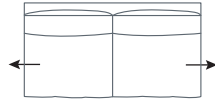

SIDE VIEW (CM)

Seat Height	Seat Depth	Back Height	Arm Height	Leg Height
43	60	64	53	4

SCATTERS

71 x 59

SOFAS AND OTTOMANS

273L x 98D x 88H
4 Seater

253L x 98D x 88H
3 Seater

233L x 98D x 88H
2.5 Seater

102L x 74D x 43H
Ottoman

MODULAR COMPONENTS

238L x 98D x 88H
4 Seater 1 Arm (LF/RF)

218L x 98D x 88H
3 Seater 1 Arm (LF/RF)

198L x 98D x 88H
2.5 Seater 1 Arm (LF/RF)

202L x 98D x 88H
4 Seater Bench

182L x 98D x 88H
3 Seater Bench

162L x 98D x 88H
2.5 Seater Bench

98L x 98D x 88H
Corner

126L x 170D x 88H
Chaise (LF/RF)

*(LF/RF) Left or Right Facing

MODULAR EXAMPLES

COMBINATION 1

4 Seater 1 Arm (LF)
Corner
2.5 Seater 1 Arm (RF)

COMBINATION 2