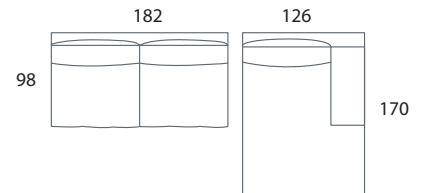

SIDE VIEW (CM)

Seat Height	Seat Depth	Back Height	Arm Height	Leg Height
43	60	64	53	4

SCATTERS

71 x 59

SOFAS AND OTTOMANS

273L x 98D x 88H
4 Seater

253L x 98D x 88H
3 Seater

233L x 98D x 88H
2.5 Seater

102L x 74D x 43H
Ottoman

MODULAR COMPONENTS

238L x 98D x 88H
4 Seater 1 Arm (LF/RF)

218L x 98D x 88H
3 Seater 1 Arm (LF/RF)

198L x 98D x 88H
2.5 Seater 1 Arm (LF/RF)

202L x 98D x 88H
4 Seater Bench

182L x 98D x 88H
3 Seater Bench

162L x 98D x 88H
2.5 Seater Bench

98L x 98D x 88H
Corner

126L x 170D x 88H
Chaise (LF/RF)

*(LF/RF) Left or Right Facing

MODULAR EXAMPLES

COMBINATION 1

4 Seater 1 Arm (LF)
Corner
2.5 Seater 1 Arm (RF)

COMBINATION 2

3 Seater 1 Arm (LF)
Chaise (RF)

COMBINATION 3

3 Seater Bench
Chaise (RF)