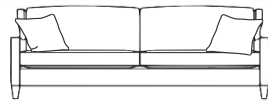

SIDE VIEW (CM)

Seat Height
44

Seat Depth
55

Back Height
81

Arm Height
58

Leg Height
13

Scatter Size
45 x 45 cm

DIMENSIONS (CM)

L 230 x D 98 x H 90
4 Seater

L 210 x D 98 x H 90
3.5 Seater

L 190 x D 98 x H 90
3 Seater

L 160 x D 98 x H 90
2.5 Seater

L 140 x D 98 x H 90
2 Seater

L 80 x D 98 x H 90
Chair

L 85 x D 60 x H 44
Rectangle Ottoman