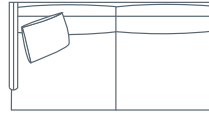

SIDE VIEW (CM)

Seat Height	Seat Depth	Back Height	Arm Height	Leg Height	Scatter Size
41	65	67	56	10	60 x 60 cm

DIMENSIONS (CM)

L 252 x D 102 x H 82  
4 Seater

L 222 x D 102 x H 82  
3.5 Seater

L 192 x D 102 x H 82  
3 Seater

L 172 x D 102 x H 82  
2.5 Seater

L 152 x D 102 x H 82  
2 Seater

L 82 x D 102 x H 82  
Chair

L 80 x D 60 x H 41  
Ottoman

DIMENSIONS (CM)

L 246 x D 102 x H 82  
4 Seater 1 Arm (LF/RF)

L 216 x D 102 x H 82  
3.5 Seater 1 Arm (LF/RF)

L 186 x D 102 x H 82  
3 Seater 1 Arm (LF/RF)

L 166 x D 102 x H 82  
2.5 Seater 1 Arm (LF/RF)

L 146 x D 102 x H 82  
2 Seater 1 Arm (LF/RF)

L 96 x D 153 x H 82  
Large Chaise (LF/RF)

L 86 x D 153 x H 82  
Medium Chaise 1 Arm (LF/RF)

L 102 x D 102 x H 82  
Corner

MODULAR EXAMPLES

COMBINATION 1  
Large Chaise (LF)  
3 Seater 1 Arm (RF)

COMBINATION 2  
3 Seater 1 Arm (LF)  
Corner  
3 Seater 1 Arm (RF)