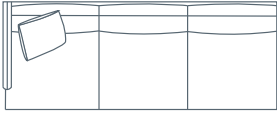

SIDE VIEW (CM)

Seat Height	Seat Depth	Back Height	Arm Height	Leg Height	Scatter Size
41	65	67	56	10	60 x 60 cm

DIMENSIONS (CM)

L 252 x D 102 x H 82  
4 Seater

L 222 x D 102 x H 82  
3.5 Seater

L 192 x D 102 x H 82  
3 Seater

L 172 x D 102 x H 82  
2.5 Seater

L 152 x D 102 x H 82  
2 Seater

L 82 x D 102 x H 82  
Chair

L 80 x D 60 x H 41  
Ottoman

DIMENSIONS (CM)

L 246 x D 102 x H 82  
4 Seater 1 Arm (LF/RF)

L 216 x D 102 x H 82  
3.5 Seater 1 Arm (LF/RF)

L 186 x D 102 x H 82  
3 Seater 1 Arm (LF/RF)

L 166 x D 102 x H 82  
2.5 Seater 1 Arm (LF/RF)

L 146 x D 102 x H 82  
2 Seater 1 Arm (LF/RF)

L 96 x D 153 x H 82  
Large Chaise (LF/RF)

L 86 x D 153 x H 82  
Medium Chaise 1 Arm (LF/RF)

L 102 x D 102 x H 82  
Corner

MODULAR EXAMPLES

COMBINATION 1  
Large Chaise (LF)  
3 Seater 1 Arm (RF)

COMBINATION 2  
3 Seater 1 Arm (LF)  
Corner  
3 Seater 1 Arm (RF)