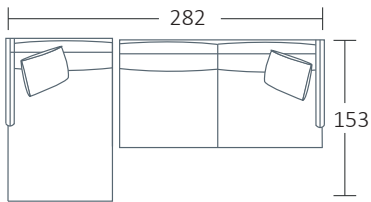

DIMENSIONS (CM)

L 246 x D 102 x H 82  
4 Seater 1 Arm (LF/RF)

L 216 x D 102 x H 82  
3.5 Seater 1 Arm (LF/RF)

L 186 x D 102 x H 82  
3 Seater 1 Arm (LF/RF)

L 166 x D 102 x H 82  
2.5 Seater 1 Arm (LF/RF)

L 146 x D 102 x H 82  
2 Seater 1 Arm (LF/RF)

L 96 x D 153 x H 82  
Large Chaise (LF/RF)

L 86 x D 153 x H 82  
Medium Chaise 1 Arm (LF/RF)

L 102 x D 102 x H 82  
Corner

MODULAR EXAMPLES

COMBINATION 1  
Large Chaise (LF)  
3 Seater 1 Arm (RF)

COMBINATION 2  
3 Seater 1 Arm (LF)  
Corner  
3 Seater 1 Arm (RF)