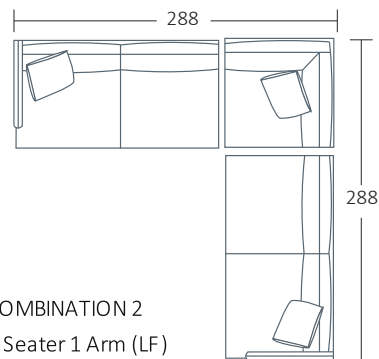

SIDE VIEW (CM)

Seat Height	Seat Depth	Back Height	Arm Height	Leg Height	Scatter Size
41	65	67	56	10	60 x 60 cm

DIMENSIONS (CM)

L 252 x D 102 x H 82  
4 Seater

L 222 x D 102 x H 82  
3.5 Seater

L 192 x D 102 x H 82  
3 Seater

L 172 x D 102 x H 82  
2.5 Seater

L 152 x D 102 x H 82  
2 Seater

L 82 x D 102 x H 82  
Chair

L 80 x D 60 x H 41  
Ottoman

DIMENSIONS (CM)

L 246 x D 102 x H 82  
4 Seater 1 Arm (LF/RF)

L 216 x D 102 x H 82  
3.5 Seater 1 Arm (LF/RF)

L 186 x D 102 x H 82  
3 Seater 1 Arm (LF/RF)

L 166 x D 102 x H 82  
2.5 Seater 1 Arm (LF/RF)

L 146 x D 102 x H 82  
2 Seater 1 Arm (LF/RF)

L 96 x D 153 x H 82  
Large Chaise (LF/RF)

L 86 x D 153 x H 82  
Medium Chaise 1 Arm (LF/RF)

L 102 x D 102 x H 82  
Corner

MODULAR EXAMPLES

COMBINATION 1  
Large Chaise (LF)  
3 Seater 1 Arm (RF)

COMBINATION 2  
3 Seater 1 Arm (LF)  
Corner  
3 Seater 1 Arm (RF)