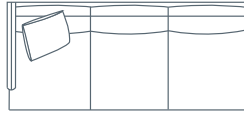

SIDE VIEW (CM)

Seat Height	Seat Depth	Back Height	Arm Height	Leg Height	Scatter Size
41	65	67	56	10	60 x 60 cm

DIMENSIONS (CM)

L 252 x D 102 x H 82  
4 Seater

L 222 x D 102 x H 82  
3.5 Seater

L 192 x D 102 x H 82  
3 Seater

L 172 x D 102 x H 82  
2.5 Seater

L 152 x D 102 x H 82  
2 Seater

L 82 x D 102 x H 82  
Chair

L 80 x D 60 x H 41  
Ottoman

DIMENSIONS (CM)

L 246 x D 102 x H 82  
4 Seater 1 Arm (LF/RF)

L 216 x D 102 x H 82  
3.5 Seater 1 Arm (LF/RF)

L 186 x D 102 x H 82  
3 Seater 1 Arm (LF/RF)

L 166 x D 102 x H 82  
2.5 Seater 1 Arm (LF/RF)

L 146 x D 102 x H 82  
2 Seater 1 Arm (LF/RF)

L 96 x D 153 x H 82  
Large Chaise (LF/RF)

L 86 x D 153 x H 82  
Medium Chaise 1 Arm (LF/RF)

L 102 x D 102 x H 82  
Corner

MODULAR EXAMPLES

COMBINATION 1  
Large Chaise (LF)  
3 Seater 1 Arm (RF)

COMBINATION 2  
3 Seater 1 Arm (LF)  
Corner  
3 Seater 1 Arm (RF)