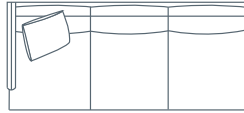

DIMENSIONS (CM)

L 246 x D 102 x H 82  
4 Seater 1 Arm (LF/RF)

L 216 x D 102 x H 82  
3.5 Seater 1 Arm (LF/RF)

L 186 x D 102 x H 82  
3 Seater 1 Arm (LF/RF)

L 166 x D 102 x H 82  
2.5 Seater 1 Arm (LF/RF)

L 146 x D 102 x H 82  
2 Seater 1 Arm (LF/RF)

L 96 x D 153 x H 82  
Large Chaise (LF/RF)

L 86 x D 153 x H 82  
Medium Chaise 1 Arm (LF/RF)

L 102 x D 102 x H 82  
Corner

MODULAR EXAMPLES

COMBINATION 1  
Large Chaise (LF)  
3 Seater 1 Arm (RF)

COMBINATION 2  
3 Seater 1 Arm (LF)  
Corner  
3 Seater 1 Arm (RF)