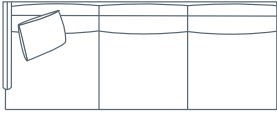

DIMENSIONS (CM)

L 246 x D 102 x H 82  
4 Seater 1 Arm (LF/RF)

L 216 x D 102 x H 82  
3.5 Seater 1 Arm (LF/RF)

L 186 x D 102 x H 82  
3 Seater 1 Arm (LF/RF)

L 166 x D 102 x H 82  
2.5 Seater 1 Arm (LF/RF)

L 146 x D 102 x H 82  
2 Seater 1 Arm (LF/RF)

L 96 x D 153 x H 82  
Large Chaise (LF/RF)

L 86 x D 153 x H 82  
Medium Chaise 1 Arm (LF/RF)

L 102 x D 102 x H 82  
Corner

MODULAR EXAMPLES

COMBINATION 1  
Large Chaise (LF)  
3 Seater 1 Arm (RF)

COMBINATION 2  
3 Seater 1 Arm (LF)  
Corner  
3 Seater 1 Arm (RF)