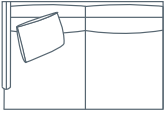

SIDE VIEW (CM)

Seat Height	Seat Depth	Back Height	Arm Height	Leg Height	Scatter Size
41	65	67	56	10	60 x 60 cm

DIMENSIONS (CM)

L 252 x D 102 x H 82  
4 Seater

L 222 x D 102 x H 82  
3.5 Seater

L 192 x D 102 x H 82  
3 Seater

L 172 x D 102 x H 82  
2.5 Seater

L 152 x D 102 x H 82  
2 Seater

L 82 x D 102 x H 82  
Chair

L 80 x D 60 x H 41  
Ottoman

DIMENSIONS (CM)

L 246 x D 102 x H 82  
4 Seater 1 Arm (LF/RF)

L 216 x D 102 x H 82  
3.5 Seater 1 Arm (LF/RF)

L 186 x D 102 x H 82  
3 Seater 1 Arm (LF/RF)

L 166 x D 102 x H 82  
2.5 Seater 1 Arm (LF/RF)

L 146 x D 102 x H 82  
2 Seater 1 Arm (LF/RF)

L 96 x D 153 x H 82  
Large Chaise (LF/RF)

L 86 x D 153 x H 82  
Medium Chaise 1 Arm (LF/RF)

L 102 x D 102 x H 82  
Corner

MODULAR EXAMPLES

COMBINATION 1  
Large Chaise (LF)  
3 Seater 1 Arm (RF)

COMBINATION 2  
3 Seater 1 Arm (LF)  
Corner  
3 Seater 1 Arm (RF)