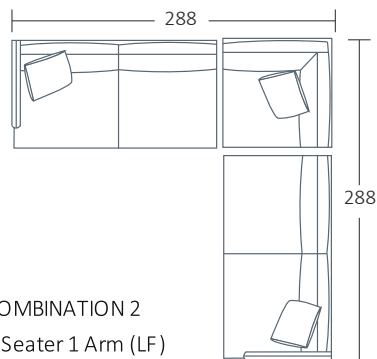

DIMENSIONS (CM)

L 246 x D 102 x H 82  
4 Seater 1 Arm (LF/RF)

L 216 x D 102 x H 82  
3.5 Seater 1 Arm (LF/RF)

L 186 x D 102 x H 82  
3 Seater 1 Arm (LF/RF)

L 166 x D 102 x H 82  
2.5 Seater 1 Arm (LF/RF)

L 146 x D 102 x H 82  
2 Seater 1 Arm (LF/RF)

L 96 x D 153 x H 82  
Large Chaise (LF/RF)

L 86 x D 153 x H 82  
Medium Chaise 1 Arm (LF/RF)

L 102 x D 102 x H 82  
Corner

MODULAR EXAMPLES

COMBINATION 1  
Large Chaise (LF)  
3 Seater 1 Arm (RF)

COMBINATION 2  
3 Seater 1 Arm (LF)  
Corner  
3 Seater 1 Arm (RF)