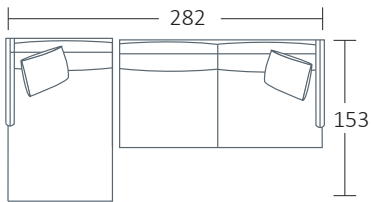

SIDE VIEW (CM)

Seat Height	Seat Depth	Back Height	Arm Height	Leg Height	Scatter Size
41	65	67	56	10	60 x 60 cm

DIMENSIONS (CM)

L 252 x D 102 x H 82  
4 Seater

L 222 x D 102 x H 82  
3.5 Seater

L 192 x D 102 x H 82  
3 Seater

L 172 x D 102 x H 82  
2.5 Seater

L 152 x D 102 x H 82  
2 Seater

L 82 x D 102 x H 82  
Chair

L 80 x D 60 x H 41  
Ottoman

DIMENSIONS (CM)

L 246 x D 102 x H 82  
4 Seater 1 Arm (LF/RF)

L 216 x D 102 x H 82  
3.5 Seater 1 Arm (LF/RF)

L 186 x D 102 x H 82  
3 Seater 1 Arm (LF/RF)

L 166 x D 102 x H 82  
2.5 Seater 1 Arm (LF/RF)

L 146 x D 102 x H 82  
2 Seater 1 Arm (LF/RF)

L 96 x D 153 x H 82  
Large Chaise (LF/RF)

L 86 x D 153 x H 82  
Medium Chaise 1 Arm (LF/RF)

L 102 x D 102 x H 82  
Corner

MODULAR EXAMPLES

COMBINATION 1  
Large Chaise (LF)  
3 Seater 1 Arm (RF)

COMBINATION 2  
3 Seater 1 Arm (LF)  
Corner  
3 Seater 1 Arm (RF)