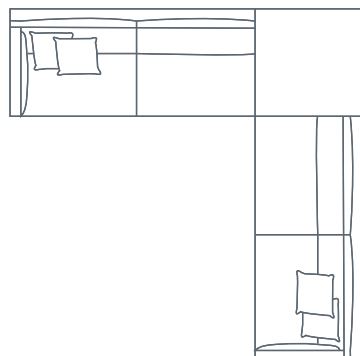

DIMENSIONS (CM)

L 236 x D 105 x H 86
4 Seater 1 Arm (L/R)

L 216 x D 105 x H 86
3.5 Seater 1 Arm (L/R)

L 196 x D 105 x H 86
3 Seater 1 Arm (L/R)

L 176 x D 105 x H 86
2.5 Seater 1 Arm (L/R)

L 156 x D 105 x H 86
2 Seater 1 Arm (L/R)

L 105 x D 105 x H 86
Corner

L 107 x D 160 x H 86
Chaise (L/R)

L 99 x D 99 x H 43
Ottoman

L 99 x D 70 x H 43
Rectangle Ottoman

MODULAR EXAMPLES

COMBINATION 1
3.5 Seater 1 Arm (L/F)
Chaise (L/R)

COMBINATION 2
2.5 Seater 1 Arm (L/F)
2.5 Seater 1 Arm (L/R)

COMBINATION 3
3.5 Seater 1 Arm (L/F)
Ottoman
3.3 Seater 1 Arm (L/R)