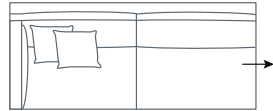

DIMENSIONS (CM)

L 236 x D 105 x H 86
4 Seater 1 Arm (L/R)

L 216 x D 105 x H 86
3.5 Seater 1 Arm (L/R)

L 196 x D 105 x H 86
3 Seater 1 Arm (L/R)

L 176 x D 105 x H 86
2.5 Seater 1 Arm (L/R)

L 156 x D 105 x H 86
2 Seater 1 Arm (L/R)

L 105 x D 105 x H 86
Corner

L 107 x D 160 x H 86
Chaise (L/R)

L 99 x D 99 x H 43
Ottoman

L 99 x D 70 x H 43
Rectangle Ottoman

MODULAR EXAMPLES

COMBINATION 1
3.5 Seater 1 Arm (L/F)
Chaise (L/R)

COMBINATION 2
2.5 Seater 1 Arm (L/F)
2.5 Seater 1 Arm (L/R)

COMBINATION 3
3.5 Seater 1 Arm (L/F)
Ottoman
3.3 Seater 1 Arm (L/R)