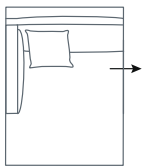

DIMENSIONS (CM)

L 236 x D 105 x H 86
4 Seater 1 Arm (L/R)

L 216 x D 105 x H 86
3.5 Seater 1 Arm (L/R)

L 196 x D 105 x H 86
3 Seater 1 Arm (L/R)

L 176 x D 105 x H 86
2.5 Seater 1 Arm (L/R)

L 156 x D 105 x H 86
2 Seater 1 Arm (L/R)

L 105 x D 105 x H 86
Corner

L 107 x D 160 x H 86
Chaise (L/R)

L 99 x D 99 x H 43
Ottoman

L 99 x D 70 x H 43
Rectangle Ottoman

MODULAR EXAMPLES

COMBINATION 1
3.5 Seater 1 Arm (L/F)
Chaise (L/R)

COMBINATION 2
2.5 Seater 1 Arm (L/F)
2.5 Seater 1 Arm (L/R)

COMBINATION 3
3.5 Seater 1 Arm (L/F)
Ottoman
3.3 Seater 1 Arm (L/R)