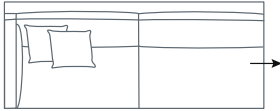

DIMENSIONS (CM)

L 236 x D 105 x H 86
4 Seater 1 Arm (L/R)

L 216 x D 105 x H 86
3.5 Seater 1 Arm (L/R)

L 196 x D 105 x H 86
3 Seater 1 Arm (L/R)

L 176 x D 105 x H 86
2.5 Seater 1 Arm (L/R)

L 156 x D 105 x H 86
2 Seater 1 Arm (L/R)

L 105 x D 105 x H 86
Corner

L 107 x D 160 x H 86
Chaise (L/R)

L 99 x D 99 x H 43
Ottoman

L 99 x D 70 x H 43
Rectangle Ottoman

MODULAR EXAMPLES

COMBINATION 1
3.5 Seater 1 Arm (L/F)
Chaise (L/R)

COMBINATION 2
2.5 Seater 1 Arm (L/F)
2.5 Seater 1 Arm (L/R)

COMBINATION 3
3.5 Seater 1 Arm (L/F)
Ottoman
3.3 Seater 1 Arm (L/R)