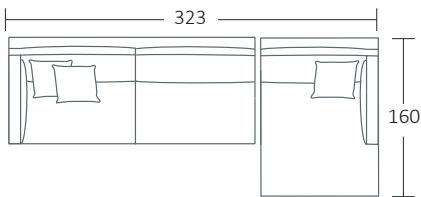

DIMENSIONS (CM)

L 236 x D 105 x H 86
4 Seater 1 Arm (L/R)

L 216 x D 105 x H 86
3.5 Seater 1 Arm (L/R)

L 196 x D 105 x H 86
3 Seater 1 Arm (L/R)

L 176 x D 105 x H 86
2.5 Seater 1 Arm (L/R)

L 156 x D 105 x H 86
2 Seater 1 Arm (L/R)

L 105 x D 105 x H 86
Corner

L 107 x D 160 x H 86
Chaise (L/R)

L 99 x D 99 x H 43
Ottoman

L 99 x D 70 x H 43
Rectangle Ottoman

MODULAR EXAMPLES

COMBINATION 1
3.5 Seater 1 Arm (L/F)
Chaise (L/R)

COMBINATION 2
2.5 Seater 1 Arm (L/F)
2.5 Seater 1 Arm (L/R)

COMBINATION 3
3.5 Seater 1 Arm (L/F)
Ottoman
3.3 Seater 1 Arm (L/R)