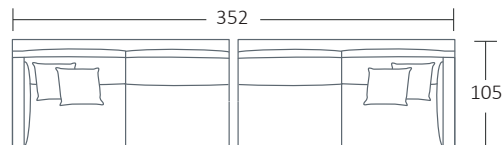

DIMENSIONS (CM)

L 236 x D 105 x H 86
4 Seater 1 Arm (L/R)

L 216 x D 105 x H 86
3.5 Seater 1 Arm (L/R)

L 196 x D 105 x H 86
3 Seater 1 Arm (L/R)

L 176 x D 105 x H 86
2.5 Seater 1 Arm (L/R)

L 156 x D 105 x H 86
2 Seater 1 Arm (L/R)

L 105 x D 105 x H 86
Corner

L 107 x D 160 x H 86
Chaise (L/R)

L 99 x D 99 x H 43
Ottoman

L 99 x D 70 x H 43
Rectangle Ottoman

MODULAR EXAMPLES

COMBINATION 1
3.5 Seater 1 Arm (L/F)
Chaise (L/R)

COMBINATION 2
2.5 Seater 1 Arm (L/F)
2.5 Seater 1 Arm (L/R)

COMBINATION 3
3.5 Seater 1 Arm (L/F)
Ottoman
3.3 Seater 1 Arm (L/R)