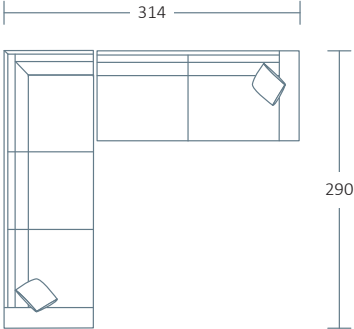

L 217 x D 97 x H 85
3 Seater 1 Arm (RF)

L 268 x D 97 x H 85
4 Seater 1 Arm (RF)

L 187 x D 97 x H 85
2.5 Seater Corner
No Arm (LF)

L 217 x D 97 x H 85
3 Seater Corner
No Arm (LF)

L 268 x D 97 x H 85
4 Seater Corner
No Arm (LF)

L 187 x D 97 x H 85
2.5 Seater Corner
No Arm (RF)

L 217 x D 97 x H 85
3 Seater Corner
No Arm (RF)

L 268 x D 97 x H 85
4 Seater Corner
No Arm (RF)

L 209 x D 97 x H 85
2.5 Seater Corner
1 Arm (LF)

L 239 x D 97 x H 85
3 Seater Corner
1 Arm (LF)

L 290 x D 97 x H 85
4 Seater Corner
1 Arm (LF)

L 209 x D 97 x H 85
2.5 Seater Corner
1 Arm (RF)

L 239 x D 97 x H 85
3 Seater Corner
1 Arm (RF)

L 290 x D 97 x H 85
4 Seater Corner
1 Arm (RF)

Refer to Molmic website for Timber Stains and Powdercoat colours.
All designs remain the intellectual property of Molmic Furniture.
Improvements or alterations to design, construction or dimensions may occur without notice.
Molmic PTY LTD ABN 35 400 631 463

MODULAR EXAMPLES

COMBINATION 1
 4 Seater 1 Arm (LF)
 Large Chaise (RF)

COMBINATION 2
 3 Seater 1 Arm (LF)
 3 Seater Corner No Arm

COMBINATION 3
 4 Seater Corner 1 Arm LF
 3 Seater 1 Arm RF

COMBINATION 4
 4 Seater Corner 1 Arm LF
 3 Seater Bench
 Large Chaise RF