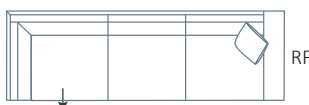

L 195 x D 97 x H 85
3 Seater Bench

L 246 x D 97 x H 85
4 Seater Bench

L 187 x D 97 x H 85
2.5 Seater 1 Arm (LF)

L 217 x D 97 x H 85
3 Seater 1 Arm (LF)

L 268 x D 97 x H 85
4 Seater 1 Arm (LF)

L 187 x D 97 x H 85
2.5 Seater 1 Arm (RF)

L 217 x D 97 x H 85
3 Seater 1 Arm (RF)

L 268 x D 97 x H 85
4 Seater 1 Arm (RF)

L 187 x D 97 x H 85
2.5 Seater Corner
No Arm (LF)

L 217 x D 97 x H 85
3 Seater Corner
No Arm (LF)

L 268 x D 97 x H 85
4 Seater Corner
No Arm (LF)

L 187 x D 97 x H 85
2.5 Seater Corner
No Arm (RF)

L 217 x D 97 x H 85
3 Seater Corner
No Arm (RF)

L 268 x D 97 x H 85
4 Seater Corner
No Arm (RF)

L 209 x D 97 x H 85
2.5 Seater Corner
1 Arm (LF)

L 239 x D 97 x H 85
3 Seater Corner
1 Arm (LF)

L 290 x D 97 x H 85
4 Seater Corner
1 Arm (LF)

L 209 x D 97 x H 85
2.5 Seater Corner
1 Arm (RF)

L 239 x D 97 x H 85
3 Seater Corner
1 Arm (RF)

L 290 x D 97 x H 85
4 Seater Corner
1 Arm (RF)

Refer to Molmic website for Timber Stains and Powdercoat colours.
All designs remain the intellectual property of Molmic Furniture.
Improvements or alterations to design, construction or dimensions may occur without notice.
Molmic PTY LTD ABN 35 400 631 463