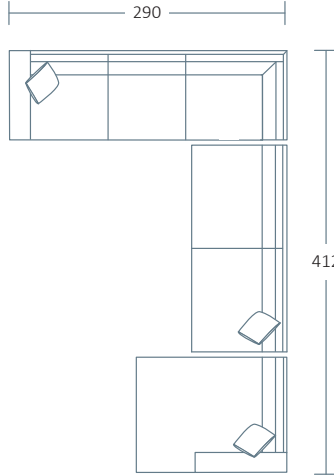

SIDE VIEW (CM)

Seat Height	Seat Depth	Back Height	Arm Height	Leg Height	Scatter Size
44	60	65	58	7	50 x 50 cm

DIMENSIONS (CM)

L 105 x D 97 x H 85
 Chair

L 209 x D 97 x H 85
 2.5 Seater

L 239 x D 97 x H 85
 3 Seater

L 187 x D 97 x H 85
2.5 Seater Corner
No Arm (RF)

L 217 x D 97 x H 85
3 Seater Corner
No Arm (RF)

L 268 x D 97 x H 85
4 Seater Corner
No Arm (RF)

L 209 x D 97 x H 85
2.5 Seater Corner
1 Arm (LF)

L 239 x D 97 x H 85
3 Seater Corner
1 Arm (LF)

L 290 x D 97 x H 85
4 Seater Corner
1 Arm (LF)

L 209 x D 97 x H 85
2.5 Seater Corner
1 Arm (RF)

L 239 x D 97 x H 85
3 Seater Corner
1 Arm (RF)

L 290 x D 97 x H 85
4 Seater Corner
1 Arm (RF)

Refer to Molmic website for Timber Stains and Powdercoat colours.
All designs remain the intellectual property of Molmic Furniture.
Improvements or alterations to design, construction or dimensions may occur without notice.
Molmic PTY LTD ABN 35 400 631 463

MODULAR EXAMPLES

COMBINATION 1
 4 Seater 1 Arm (LF)
 Large Chaise (RF)

COMBINATION 2
 3 Seater 1 Arm (LF)
 3 Seater Corner No Arm

COMBINATION 3
 4 Seater Corner 1 Arm LF
 3 Seater 1 Arm RF

COMBINATION 4
 4 Seater Corner 1 Arm LF
 3 Seater Bench
 Large Chaise RF