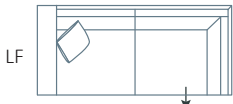

L 195 x D 97 x H 85
3 Seater Bench

L 246 x D 97 x H 85
4 Seater Bench

L 187 x D 97 x H 85
2.5 Seater 1 Arm (LF)

L 217 x D 97 x H 85
3 Seater 1 Arm (LF)

L 268 x D 97 x H 85
4 Seater 1 Arm (LF)

L 187 x D 97 x H 85
2.5 Seater 1 Arm (RF)

L 217 x D 97 x H 85
3 Seater 1 Arm (RF)

L 268 x D 97 x H 85
4 Seater 1 Arm (RF)

L 187 x D 97 x H 85
2.5 Seater Corner
No Arm (LF)

L 217 x D 97 x H 85
3 Seater Corner
No Arm (LF)

L 268 x D 97 x H 85
4 Seater Corner
No Arm (LF)

L 187 x D 97 x H 85
2.5 Seater Corner
No Arm (RF)

L 217 x D 97 x H 85
3 Seater Corner
No Arm (RF)

L 268 x D 97 x H 85
4 Seater Corner
No Arm (RF)

L 209 x D 97 x H 85
2.5 Seater Corner
1 Arm (LF)

L 239 x D 97 x H 85
3 Seater Corner
1 Arm (LF)

L 290 x D 97 x H 85
4 Seater Corner
1 Arm (LF)

L 209 x D 97 x H 85
2.5 Seater Corner
1 Arm (RF)

L 239 x D 97 x H 85
3 Seater Corner
1 Arm (RF)

L 290 x D 97 x H 85
4 Seater Corner
1 Arm (RF)

Refer to Molmic website for Timber Stains and Powdercoat colours.
All designs remain the intellectual property of Molmic Furniture.
Improvements or alterations to design, construction or dimensions may occur without notice.
Molmic PTY LTD ABN 35 400 631 463