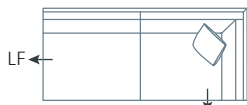

L 290 x D 97 x H 85
 4 Seater

L 80 x D 97 x H 44
 Ottoman

DIMENSIONS (CM)

L 105 x D 175 x H 85
Medium Chaise (LF/RF)

L 120 x D 175 x H 85
Large Chaise (LF/RF)

L 80 x D 97 x H 44
Ottoman

L 165 x D 97 x H 85
2.5 Seater Bench

L 195 x D 97 x H 85
3 Seater Bench

L 246 x D 97 x H 85
4 Seater Bench

L 187 x D 97 x H 85
2.5 Seater 1 Arm (LF)

L 217 x D 97 x H 85
3 Seater 1 Arm (LF)

L 268 x D 97 x H 85
4 Seater 1 Arm (LF)

L 187 x D 97 x H 85
2.5 Seater 1 Arm (RF)

L 217 x D 97 x H 85
3 Seater 1 Arm (RF)

L 268 x D 97 x H 85
4 Seater 1 Arm (RF)

L 187 x D 97 x H 85
2.5 Seater Corner
No Arm (LF)

L 217 x D 97 x H 85
3 Seater Corner
No Arm (LF)

L 268 x D 97 x H 85
4 Seater Corner
No Arm (LF)

L 187 x D 97 x H 85
2.5 Seater Corner
No Arm (RF)

L 217 x D 97 x H 85
3 Seater Corner
No Arm (RF)

L 268 x D 97 x H 85
4 Seater Corner
No Arm (RF)

L 209 x D 97 x H 85
2.5 Seater Corner
1 Arm (LF)

L 239 x D 97 x H 85
3 Seater Corner
1 Arm (LF)