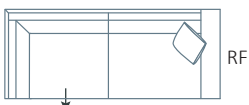

L 195 x D 97 x H 85
3 Seater Bench

L 246 x D 97 x H 85
4 Seater Bench

L 187 x D 97 x H 85
2.5 Seater 1 Arm (LF)

L 217 x D 97 x H 85
3 Seater 1 Arm (LF)

L 268 x D 97 x H 85
4 Seater 1 Arm (LF)

L 187 x D 97 x H 85
2.5 Seater 1 Arm (RF)

L 217 x D 97 x H 85
3 Seater 1 Arm (RF)

L 268 x D 97 x H 85
4 Seater 1 Arm (RF)

L 187 x D 97 x H 85
2.5 Seater Corner
No Arm (LF)

L 217 x D 97 x H 85
3 Seater Corner
No Arm (LF)

L 268 x D 97 x H 85
4 Seater Corner
No Arm (LF)

L 187 x D 97 x H 85
2.5 Seater Corner
No Arm (RF)

L 217 x D 97 x H 85
3 Seater Corner
No Arm (RF)

L 268 x D 97 x H 85
4 Seater Corner
No Arm (RF)

L 209 x D 97 x H 85
2.5 Seater Corner
1 Arm (LF)

L 239 x D 97 x H 85
3 Seater Corner
1 Arm (LF)

L 290 x D 97 x H 85
4 Seater Corner
1 Arm (LF)

L 209 x D 97 x H 85
2.5 Seater Corner
1 Arm (RF)

L 239 x D 97 x H 85
3 Seater Corner
1 Arm (RF)

L 290 x D 97 x H 85
4 Seater Corner
1 Arm (RF)

Refer to Molmic website for Timber Stains and Powdercoat colours.
All designs remain the intellectual property of Molmic Furniture.
Improvements or alterations to design, construction or dimensions may occur without notice.
Molmic PTY LTD ABN 35 400 631 463