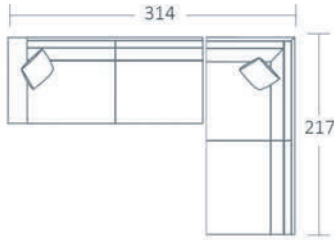

COMBINATION 2
3 Seater 1 Arm (LF)
3 Seater Corner No Arm