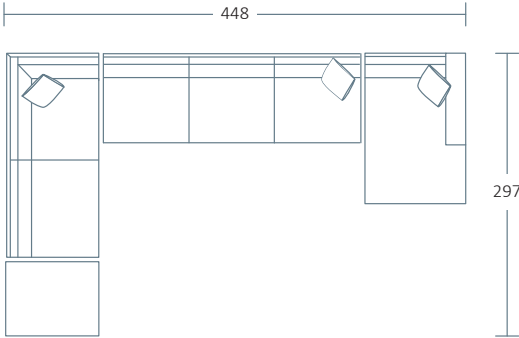

L 187 x D 97 x H 85
2.5 Seater Corner
No Arm (RF)

L 217 x D 97 x H 85
3 Seater Corner
No Arm (RF)

L 268 x D 97 x H 85
4 Seater Corner
No Arm (RF)

L 209 x D 97 x H 85
2.5 Seater Corner
1 Arm (LF)

L 239 x D 97 x H 85
3 Seater Corner
1 Arm (LF)

L 290 x D 97 x H 85
4 Seater Corner
1 Arm (LF)

L 209 x D 97 x H 85
2.5 Seater Corner
1 Arm (RF)

L 239 x D 97 x H 85
3 Seater Corner
1 Arm (RF)

L 290 x D 97 x H 85
4 Seater Corner
1 Arm (RF)

Refer to Molmic website for Timber Stains and Powdercoat colours.
All designs remain the intellectual property of Molmic Furniture.
Improvements or alterations to design, construction or dimensions may occur without notice.
Molmic PTY LTD ABN 35 400 631 463

MODULAR EXAMPLES

COMBINATION 1
 4 Seater 1 Arm (LF)
 Large Chaise (RF)

COMBINATION 2
 3 Seater 1 Arm (LF)
 3 Seater Corner No Arm

COMBINATION 3
 4 Seater Corner 1 Arm LF
 3 Seater 1 Arm RF

COMBINATION 4
 4 Seater Corner 1 Arm LF
 3 Seater Bench
 Large Chaise RF

COMBINATION 5
 Ottoman
 3 Seater Corner No Arm LF
 4 Seater Bench
 Chaise Medium RF

COMBINATION 6
 3 Seater Corner 1 Arm LF
 4 Seater 1 Arm RF

Refer to Molmic website for Timber Stains and Powdercoat colours.
 All designs remain the intellectual property of Molmic Furniture.
 Improvements or alterations to design, construction or dimensions may occur without notice.
 Molmic PTY LTD ABN 35 400 631 463