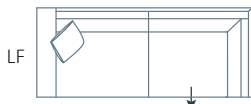

L 195 x D 97 x H 85
3 Seater Bench

L 246 x D 97 x H 85
4 Seater Bench

L 187 x D 97 x H 85
2.5 Seater 1 Arm (LF)

L 217 x D 97 x H 85
3 Seater 1 Arm (LF)

L 268 x D 97 x H 85
4 Seater 1 Arm (LF)

L 187 x D 97 x H 85
2.5 Seater 1 Arm (RF)

L 217 x D 97 x H 85
3 Seater 1 Arm (RF)

L 268 x D 97 x H 85
4 Seater 1 Arm (RF)

L 187 x D 97 x H 85
2.5 Seater Corner
No Arm (LF)

L 217 x D 97 x H 85
3 Seater Corner
No Arm (LF)

L 268 x D 97 x H 85
4 Seater Corner
No Arm (LF)

L 187 x D 97 x H 85
2.5 Seater Corner
No Arm (RF)

L 217 x D 97 x H 85
3 Seater Corner
No Arm (RF)

L 268 x D 97 x H 85
4 Seater Corner
No Arm (RF)

L 209 x D 97 x H 85
2.5 Seater Corner
1 Arm (LF)

L 239 x D 97 x H 85
3 Seater Corner
1 Arm (LF)

L 290 x D 97 x H 85
4 Seater Corner
1 Arm (LF)

L 209 x D 97 x H 85
2.5 Seater Corner
1 Arm (RF)

L 239 x D 97 x H 85
3 Seater Corner
1 Arm (RF)

L 290 x D 97 x H 85
4 Seater Corner
1 Arm (RF)

Refer to Molmic website for Timber Stains and Powdercoat colours.
All designs remain the intellectual property of Molmic Furniture.
Improvements or alterations to design, construction or dimensions may occur without notice.
Molmic PTY LTD ABN 35 400 631 463