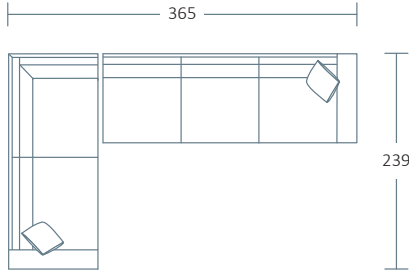

L 187 x D 97 x H 85
2.5 Seater Corner
No Arm (RF)

L 217 x D 97 x H 85
3 Seater Corner
No Arm (RF)

L 268 x D 97 x H 85
4 Seater Corner
No Arm (RF)

L 209 x D 97 x H 85
2.5 Seater Corner
1 Arm (LF)

L 239 x D 97 x H 85
3 Seater Corner
1 Arm (LF)

L 290 x D 97 x H 85
4 Seater Corner
1 Arm (LF)

L 209 x D 97 x H 85
2.5 Seater Corner
1 Arm (RF)

L 239 x D 97 x H 85
3 Seater Corner
1 Arm (RF)

L 290 x D 97 x H 85
4 Seater Corner
1 Arm (RF)

Refer to Molmic website for Timber Stains and Powdercoat colours.
All designs remain the intellectual property of Molmic Furniture.
Improvements or alterations to design, construction or dimensions may occur without notice.
Molmic PTY LTD ABN 35 400 631 463

MODULAR EXAMPLES

COMBINATION 1
 4 Seater 1 Arm (LF)
 Large Chaise (RF)

COMBINATION 2
 3 Seater 1 Arm (LF)
 3 Seater Corner No Arm

COMBINATION 3
 4 Seater Corner 1 Arm LF
 3 Seater 1 Arm RF

COMBINATION 4
 4 Seater Corner 1 Arm LF
 3 Seater Bench
 Large Chaise RF

COMBINATION 5
 Ottoman
 3 Seater Corner No Arm LF
 4 Seater Bench
 Chaise Medium RF

COMBINATION 6
 3 Seater Corner 1 Arm LF
 4 Seater 1 Arm RF

Refer to Molmic website for Timber Stains and Powdercoat colours.
 All designs remain the intellectual property of Molmic Furniture.
 Improvements or alterations to design, construction or dimensions may occur without notice.
 Molmic PTY LTD ABN 35 400 631 463