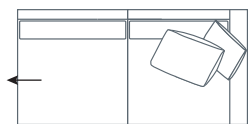

**SIDE VIEW (CM)**

<b>Seat Height</b>	<b>Seat Depth</b>	<b>Back Height</b>	<b>Arm Height</b>	<b>Leg Height</b>	<b>Scatter Size</b>
40	60	61	61	10	50 x 50 cm 60 x 40 cm

**DIMENSIONS (CM)**

L 260 x D 102 x H 81  
4 Seater

L 240 x D 102 x H 81  
3.5 Seater

L 220 x D 102 x H 81  
3 Seater

L 200 x D 102 x H 81  
2.5 Seater

L 180 x D 102 x H 81  
2 Seater

L 100 x D 102 x H 81  
Chair

L 118 x D 70 x H 40  
Ottoman Rectangle Large

L 98 x D 70 x H 40  
Ottoman Rectangle Small

DIMENSIONS (CM)

L 248 x D 102 x H 81  
4 Seater 1 Arm (LF/RF)

L 228 x D 102 x H 81  
3.5 Seater 1 Arm (LF/RF)

L 208 x D 102 x H 81  
3 Seater 1 Arm (LF/RF)

L 188 x D 102 x H 81  
2.5 Seater 1 Arm (LF/RF)