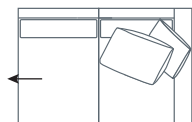

**SIDE VIEW (CM)**

<b>Seat Height</b>	<b>Seat Depth</b>	<b>Back Height</b>	<b>Arm Height</b>	<b>Leg Height</b>	<b>Scatter Size</b>
40	60	61	61	10	50 x 50 cm 60 x 40 cm

**DIMENSIONS (CM)**

L 260 x D 102 x H 81  
4 Seater

L 240 x D 102 x H 81  
3.5 Seater

L 220 x D 102 x H 81  
3 Seater

L 200 x D 102 x H 81  
2.5 Seater

L 180 x D 102 x H 81  
2 Seater

L 100 x D 102 x H 81  
Chair

L 118 x D 70 x H 40  
Ottoman Rectangle Large

L 98 x D 70 x H 40  
Ottoman Rectangle Small

DIMENSIONS (CM)

L 248 x D 102 x H 81  
4 Seater 1 Arm (LF/RF)

L 228 x D 102 x H 81  
3.5 Seater 1 Arm (LF/RF)

L 208 x D 102 x H 81  
3 Seater 1 Arm (LF/RF)

L 188 x D 102 x H 81  
2.5 Seater 1 Arm (LF/RF)

L 168 x D 102 x H 81  
2 Seater 1 Arm (LF/RF)

L 120 x D 164 x H 81  
Large Chaise (LF/RF)

L 110 x D 164 x H 81  
Small Chaise 1 Arm (LF/RF)

L 102 x D 102 x H 81  
Corner (LF/RF)

L 118 x D 70 x H 40  
Ottoman Rectangle Large