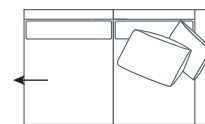

**SIDE VIEW (CM)**

<b>Seat Height</b>	<b>Seat Depth</b>	<b>Back Height</b>	<b>Arm Height</b>	<b>Leg Height</b>	<b>Scatter Size</b>
40	60	61	61	10	50 x 50 cm 60 x 40 cm

**DIMENSIONS (CM)**

L 260 x D 102 x H 81  
4 Seater

L 240 x D 102 x H 81  
3.5 Seater

L 220 x D 102 x H 81  
3 Seater

L 200 x D 102 x H 81  
2.5 Seater

L 180 x D 102 x H 81  
2 Seater

L 100 x D 102 x H 81  
Chair

L 118 x D 70 x H 40  
Ottoman Rectangle Large

L 98 x D 70 x H 40  
Ottoman Rectangle Small

DIMENSIONS (CM)

L 248 x D 102 x H 81  
4 Seater 1 Arm (LF/RF)

L 228 x D 102 x H 81  
3.5 Seater 1 Arm (LF/RF)

L 208 x D 102 x H 81  
3 Seater 1 Arm (LF/RF)

L 188 x D 102 x H 81  
2.5 Seater 1 Arm (LF/RF)

L 168 x D 102 x H 81  
2 Seater 1 Arm (LF/RF)

L 120 x D 164 x H 81  
Large Chaise (LF/RF)

L 110 x D 164 x H 81  
Small Chaise 1 Arm (LF/RF)

L 102 x D 102 x H 81  
Corner (LF/RF)

L 118 x D 70 x H 40  
Ottoman Rectangle Large