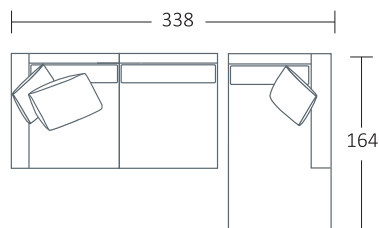

**SIDE VIEW (CM)**

<b>Seat Height</b>	<b>Seat Depth</b>	<b>Back Height</b>	<b>Arm Height</b>	<b>Leg Height</b>	<b>Scatter Size</b>
40	60	61	61	10	50 x 50 cm 60 x 40 cm

**DIMENSIONS (CM)**

L 260 x D 102 x H 81  
4 Seater

L 98 x D 70 x H 40  
Ottoman Rectangle Small

DIMENSIONS (CM)

L 248 x D 102 x H 81  
4 Seater 1 Arm (LF/RF)

L 228 x D 102 x H 81  
3.5 Seater 1 Arm (LF/RF)

L 208 x D 102 x H 81  
3 Seater 1 Arm (LF/RF)

L 188 x D 102 x H 81  
2.5 Seater 1 Arm (LF/RF)

L 168 x D 102 x H 81  
2 Seater 1 Arm (LF/RF)

L 120 x D 164 x H 81  
Large Chaise (LF/RF)

L 110 x D 164 x H 81  
Small Chaise 1 Arm (LF/RF)

L 102 x D 102 x H 81  
Corner (LF/RF)

L 118 x D 70 x H 40  
Ottoman Rectangle Large

L 98 x D 70 x H 40  
Ottoman Rectangle Small

MODULAR EXAMPLES

COMBINATION 1  
3 Seater 1 Arm (LF)  
Small Chaise (RF)

COMBINATION 2  
Large Chaise (LF)  
4 Seater 1 Arm (RF)