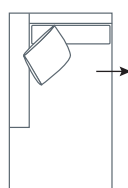

**SIDE VIEW (CM)**

<b>Seat Height</b>	<b>Seat Depth</b>	<b>Back Height</b>	<b>Arm Height</b>	<b>Leg Height</b>	<b>Scatter Size</b>
40	60	61	61	10	50 x 50 cm 60 x 40 cm

**DIMENSIONS (CM)**

L 260 x D 102 x H 81  
4 Seater

L 240 x D 102 x H 81  
3.5 Seater

L 220 x D 102 x H 81  
3 Seater

L 200 x D 102 x H 81  
2.5 Seater

L 180 x D 102 x H 81  
2 Seater

L 100 x D 102 x H 81  
Chair

L 118 x D 70 x H 40  
Ottoman Rectangle Large

L 98 x D 70 x H 40  
Ottoman Rectangle Small

DIMENSIONS (CM)

L 248 x D 102 x H 81  
4 Seater 1 Arm (LF/RF)

L 228 x D 102 x H 81  
3.5 Seater 1 Arm (LF/RF)

L 208 x D 102 x H 81  
3 Seater 1 Arm (LF/RF)

L 188 x D 102 x H 81  
2.5 Seater 1 Arm (LF/RF)

L 168 x D 102 x H 81  
2 Seater 1 Arm (LF/RF)

L 120 x D 164 x H 81  
Large Chaise (LF/RF)

L 110 x D 164 x H 81  
Small Chaise 1 Arm (LF/RF)

L 102 x D 102 x H 81  
Corner (LF/RF)

L 118 x D 70 x H 40  
Ottoman Rectangle Large