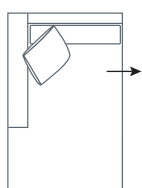

**SIDE VIEW (CM)**

<b>Seat Height</b>	<b>Seat Depth</b>	<b>Back Height</b>	<b>Arm Height</b>	<b>Leg Height</b>	<b>Scatter Size</b>
40	60	61	61	10	50 x 50 cm 60 x 40 cm

**DIMENSIONS (CM)**

L 260 x D 102 x H 81  
4 Seater

L 240 x D 102 x H 81  
3.5 Seater

L 220 x D 102 x H 81  
3 Seater

L 200 x D 102 x H 81  
2.5 Seater

L 180 x D 102 x H 81  
2 Seater

L 100 x D 102 x H 81  
Chair

L 118 x D 70 x H 40  
Ottoman Rectangle Large

L 98 x D 70 x H 40  
Ottoman Rectangle Small

DIMENSIONS (CM)

L 248 x D 102 x H 81  
4 Seater 1 Arm (LF/RF)

L 228 x D 102 x H 81  
3.5 Seater 1 Arm (LF/RF)

L 208 x D 102 x H 81  
3 Seater 1 Arm (LF/RF)

L 188 x D 102 x H 81  
2.5 Seater 1 Arm (LF/RF)

L 168 x D 102 x H 81  
2 Seater 1 Arm (LF/RF)

L 120 x D 164 x H 81  
Large Chaise (LF/RF)

L 110 x D 164 x H 81  
Small Chaise 1 Arm (LF/RF)

L 102 x D 102 x H 81  
Corner (LF/RF)

L 118 x D 70 x H 40  
Ottoman Rectangle Large