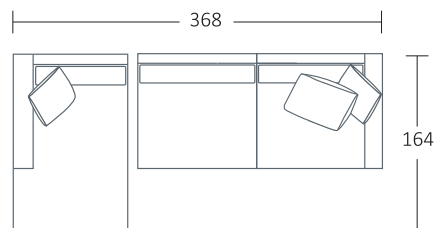

**SIDE VIEW (CM)**

<b>Seat Height</b>	<b>Seat Depth</b>	<b>Back Height</b>	<b>Arm Height</b>	<b>Leg Height</b>	<b>Scatter Size</b>
40	60	61	61	10	50 x 50 cm 60 x 40 cm

**DIMENSIONS (CM)**

L 260 x D 102 x H 81  
4 Seater

L 98 x D 70 x H 40  
Ottoman Rectangle Small

DIMENSIONS (CM)

L 248 x D 102 x H 81  
4 Seater 1 Arm (LF/RF)

L 228 x D 102 x H 81  
3.5 Seater 1 Arm (LF/RF)

L 208 x D 102 x H 81  
3 Seater 1 Arm (LF/RF)

L 188 x D 102 x H 81  
2.5 Seater 1 Arm (LF/RF)

L 168 x D 102 x H 81  
2 Seater 1 Arm (LF/RF)

L 120 x D 164 x H 81  
Large Chaise (LF/RF)

L 110 x D 164 x H 81  
Small Chaise 1 Arm (LF/RF)

L 102 x D 102 x H 81  
Corner (LF/RF)

L 118 x D 70 x H 40  
Ottoman Rectangle Large

L 98 x D 70 x H 40  
Ottoman Rectangle Small

MODULAR EXAMPLES

COMBINATION 1  
3 Seater 1 Arm (LF)  
Small Chaise (RF)

COMBINATION 2  
Large Chaise (LF)  
4 Seater 1 Arm (RF)