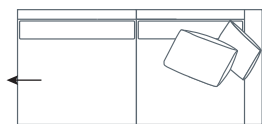

**SIDE VIEW (CM)**

<b>Seat Height</b>	<b>Seat Depth</b>	<b>Back Height</b>	<b>Arm Height</b>	<b>Leg Height</b>	<b>Scatter Size</b>
40	60	61	61	10	50 x 50 cm 60 x 40 cm

**DIMENSIONS (CM)**

L 260 x D 102 x H 81  
4 Seater

L 240 x D 102 x H 81  
3.5 Seater

L 220 x D 102 x H 81  
3 Seater

L 200 x D 102 x H 81  
2.5 Seater

L 180 x D 102 x H 81  
2 Seater

L 100 x D 102 x H 81  
Chair

L 118 x D 70 x H 40  
Ottoman Rectangle Large

L 98 x D 70 x H 40  
Ottoman Rectangle Small

DIMENSIONS (CM)

L 248 x D 102 x H 81  
4 Seater 1 Arm (LF/RF)

L 228 x D 102 x H 81  
3.5 Seater 1 Arm (LF/RF)

L 208 x D 102 x H 81  
3 Seater 1 Arm (LF/RF)

L 188 x D 102 x H 81  
2.5 Seater 1 Arm (LF/RF)

L 168 x D 102 x H 81  
2 Seater 1 Arm (LF/RF)

L 120 x D 164 x H 81  
Large Chaise (LF/RF)

L 110 x D 164 x H 81  
Small Chaise 1 Arm (LF/RF)

L 102 x D 102 x H 81  
Corner (LF/RF)

L 118 x D 70 x H 40  
Ottoman Rectangle Large