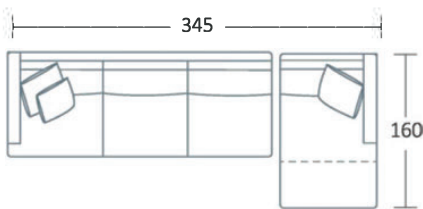

SIDE VIEW (CM)

Seat Height
44

Seat Depth
60

Back Height
73

Arm Height
66

Leg Height
15

Scatter Size
55 x 55 cm
45 x 45 cm

DIMENSIONS (CM)

L 264 x D 102 x H 89
Grand

L 215 x D 102 x H 89
4 Seater

L 185 x D 102 x H 89
3 Seater

L 155 x D 102 x H 89
2 Seater

L 90 x D 102 x H 89
Chair

L 80 x D 60 x H 44
Ottoman Rectangle

DIMENSIONS (CM)

L 252 x D 102 x H 89
Grand 1 arm (LF/RF)

L 203 x D 102 x H 89
4 Seater 1 Arm (LF/RF)

L 173 x D 102 x H 89
3 Seater 1 Arm (LF/RF)

L 143 x D 102 x H 89
2 Seater 1 Arm (LF/RF)

L 150 x D 143 x H 89
Angle Chaise (LF/RF)

L 93 x D 160 x H 89
Chaise (LF/RF)

L 102 x D 102 x H 89
Corner (LF/RF)

L 190 x D 102 x H 89
4 Seater Bench

L 160 x D 102 x H 89
3 Seater Bench

L 130 x D 102 x H 89
2 Seater Bench

MODULAR EXAMPLES

COMBINATION 1
Grand 1 arm (LF/RF)
Chaise (LF/RF)