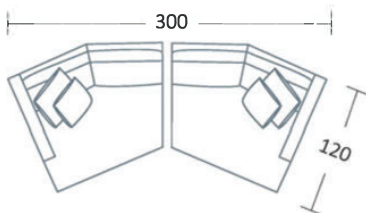

COMBINATION 3
Angle Chaise (LF/RF)
Angle Chaise (LF/RF)

Refer to Molmic website for Timber Stains and Powdercoat colours.
All designs remain the intellectual property of Molmic Furniture.
Improvements or alterations to design, construction or dimensions may occur without notice.
Molmic PTY LTD ABN 35 400 631 463