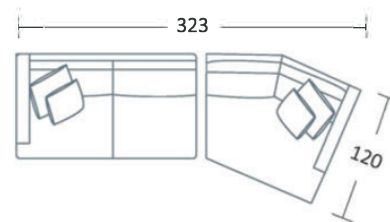

SIDE VIEW (CM)

Seat Height
44

Seat Depth
60

Back Height
73

Arm Height
66

Leg Height
15

Scatter Size
55 x 55 cm
45 x 45 cm

DIMENSIONS (CM)

L 264 x D 102 x H 89
Grand

L 215 x D 102 x H 89
4 Seater

L 185 x D 102 x H 89
3 Seater

L 155 x D 102 x H 89
2 Seater

L 90 x D 102 x H 89
Chair

L 80 x D 60 x H 44
Ottoman Rectangle

DIMENSIONS (CM)

L 252 x D 102 x H 89
Grand 1 arm (LF/RF)

L 203 x D 102 x H 89
4 Seater 1 Arm (LF/RF)

L 173 x D 102 x H 89
3 Seater 1 Arm (LF/RF)

L 143 x D 102 x H 89
2 Seater 1 Arm (LF/RF)

L 150 x D 143 x H 89
Angle Chaise (LF/RF)

L 93 x D 160 x H 89
Chaise (LF/RF)

L 102 x D 102 x H 89
Corner (LF/RF)

L 190 x D 102 x H 89
4 Seater Bench

L 160 x D 102 x H 89
3 Seater Bench

L 130 x D 102 x H 89
2 Seater Bench

MODULAR EXAMPLES

COMBINATION 1
Grand 1 arm (LF/RF)
Chaise (LF/RF)