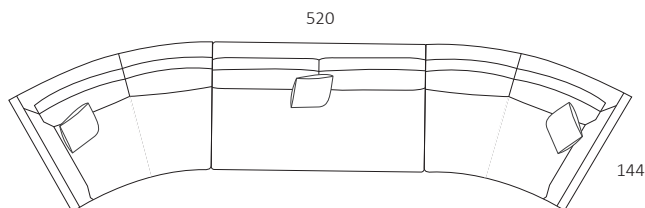

L 160 x H 107 x D 87  
2.5 Seater Bench

L 140 x H 107 x D 87  
2 Seater Bench

L 100 x H 107 D 87  
Single Bench

L 107 x D 107 x H 87  
Corner

L 170 x D 144 x H 87  
Curve 1 Arm (LF)

L 170 x D 144 x H 87  
Curve 1 Arm (RF)

MODULAR COMBINATIONS

3 Seater 1 Arm (LF)  
Curved 1 Arm (RF)

Curved 1 Arm (LF)  
Curved 1 Arm (RF)

Curved 1 Arm (LF)  
Single Bench  
Curved 1 Arm (RF)

Curved 1 Arm (LF)  
3 Seater Bench  
Curved 1 Arm (RF)

3 Seater 1 Arm (LF)  
Corner  
3 Seater 1 Arm (RF)  
Ottoman Circle

Ottoman D-End (LF)      Ottoman Circle  
Single Bench x5  
Corner x2  
Ottoman D-End (RF)

**NOTE: No alterations available**

Refer to Molmic website for Timber Stains and Powdercoat colours.  
All designs remain the intellectual property of Molmic Furniture.  
Improvements or alterations to design, construct or dimensions may occur without notice.  
Molmic PTY LTD ABN 35 400 631 463

Ottoman D-End (LF)      Ottoman D-End (RF)  
 Single Bench Corner  
 3 Seater Bench

2.5 Seater 1 Arm (LF)  
 Corner  
 3 Seater Bench  
 Ottoman D-End (RF)

2 Seater 1 Arm (LF)      2 Seater 1 Arm (RF)  
 Corner  
 3 Seater Bench  
 Corner