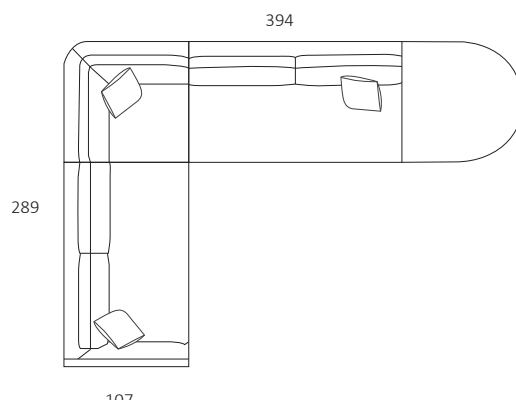

2.5 Seater 1 Arm (LF)
Corner
3 Seater Bench
Ottoman D-End (RF)