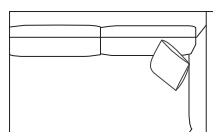

SIDE VIEW (CM)

Seat Height	Seat Depth	Back Height	Arm Height	Leg Height	Scatter size
42	65	71	71	4	55cm Square

DIMENSIONS (CM)

L 242 x D 107 x H 87  
4 Seater

L 222 x D 107 x H 87  
3 Seater

L 202 x D 107 x H 87  
2.5 Seater

DIMENSIONS (CM)

L 202 x D 107 x H 87  
3 Seater 1 Arm (LF/RF)

L 182 x D 107 x H 87  
2.5 Seater 1 Arm (LF/RF)

L 162 x D 107 x H 87  
2 Seater 1 Arm (LF/RF)

L 122 x D 107 x H 87  
Single 1 Arm (LF/RF)

L 180 x H 107 x D 87  
3 Seater Bench

L 160 x H 107 x D 87  
2.5 Seater Bench

L 140 x H 107 x D 87  
2 Seater Bench

L 100 x H 107 D 87  
Single Bench

L 107 x D 107 x H 87  
Corner

L 170 x D 144 x H 87  
Curve 1 Arm (LF)

L 170 x D 144 x H 87  
Curve 1 Arm (RF)