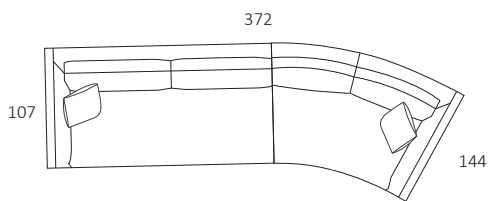

DIMENSIONS (CM)

L 202 x D 107 x H 87  
3 Seater 1 Arm (LF/RF)

L 182 x D 107 x H 87  
2.5 Seater 1 Arm (LF/RF)

L 162 x D 107 x H 87  
2 Seater 1 Arm (LF/RF)

L 122 x D 107 x H 87  
Single 1 Arm (LF/RF)

L 180 x H 107 x D 87  
3 Seater Bench

L 160 x H 107 x D 87  
2.5 Seater Bench

L 140 x H 107 x D 87  
2 Seater Bench

L 100 x H 107 D 87  
Single Bench

L 107 x D 107 x H 87  
Corner

L 170 x D 144 x H 87  
Curve 1 Arm (LF)

L 170 x D 144 x H 87  
Curve 1 Arm (RF)

L 107 x D 107 x H 42  
Ottoman Square

L 107 x D 107 x H 42  
Ottoman D-End (LF/RF)

L 107 x D 107 x H 42  
Ottoman Circle

**NOTE: No alterations available**

Refer to Molmic website for Timber Stains and Powdercoat colours.  
All designs remain the intellectual property of Molmic Furniture.  
Improvements or alterations to design, construct or dimensions may occur without notice.  
Molmic PTY LTD ABN 35 400 631 463

MODULAR COMBINATIONS

3 Seater 1 Arm (LF)  
Curved 1 Arm (RF)

Curved 1 Arm (LF)  
Curved 1 Arm (RF)

Curved 1 Arm (LF)  
Single Bench  
Curved 1 Arm (RF)

Curved 1 Arm (LF)  
3 Seater Bench  
Curved 1 Arm (RF)