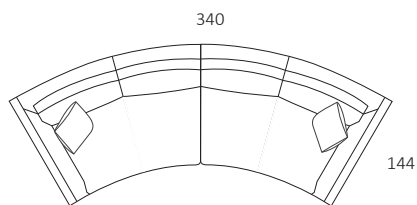

DIMENSIONS (CM)

L 202 x D 107 x H 87  
3 Seater 1 Arm (LF/RF)

L 182 x D 107 x H 87  
2.5 Seater 1 Arm (LF/RF)

L 162 x D 107 x H 87  
2 Seater 1 Arm (LF/RF)

L 122 x D 107 x H 87  
Single 1 Arm (LF/RF)

L 180 x H 107 x D 87  
3 Seater Bench

L 160 x H 107 x D 87  
2.5 Seater Bench

L 140 x H 107 x D 87  
2 Seater Bench

L 100 x H 107 D 87  
Single Bench

L 107 x D 107 x H 87  
Corner

L 170 x D 144 x H 87  
Curve 1 Arm (LF)

L 170 x D 144 x H 87  
Curve 1 Arm (RF)

L 107 x D 107 x H 42  
Ottoman Square

L 107 x D 107 x H 42  
Ottoman D-End (LF/RF)

L 107 x D 107 x H 42  
Ottoman Circle

**NOTE: No alterations available**

Refer to Molmic website for Timber Stains and Powdercoat colours.  
All designs remain the intellectual property of Molmic Furniture.  
Improvements or alterations to design, construct or dimensions may occur without notice.  
Molmic PTY LTD ABN 35 400 631 463

MODULAR COMBINATIONS

3 Seater 1 Arm (LF)  
Curved 1 Arm (RF)

Curved 1 Arm (LF)  
Curved 1 Arm (RF)

Curved 1 Arm (LF)  
Single Bench  
Curved 1 Arm (RF)

Curved 1 Arm (LF)  
3 Seater Bench  
Curved 1 Arm (RF)