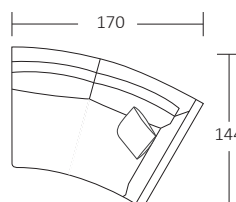

SIDE VIEW (CM)

Seat Height	Seat Depth	Back Height	Arm Height	Leg Height	Scatter size
42	65	71	71	4	55cm Square

DIMENSIONS (CM)

L 242 x D 107 x H 87  
4 Seater

L 222 x D 107 x H 87  
3 Seater

L 202 x D 107 x H 87  
2.5 Seater

DIMENSIONS (CM)

L 202 x D 107 x H 87  
3 Seater 1 Arm (LF/RF)

L 182 x D 107 x H 87  
2.5 Seater 1 Arm (LF/RF)

L 162 x D 107 x H 87  
2 Seater 1 Arm (LF/RF)

L 122 x D 107 x H 87  
Single 1 Arm (LF/RF)

L 180 x H 107 x D 87  
3 Seater Bench

L 160 x H 107 x D 87  
2.5 Seater Bench

L 140 x H 107 x D 87  
2 Seater Bench

L 100 x H 107 D 87  
Single Bench

L 107 x D 107 x H 87  
Corner

L 170 x D 144 x H 87  
Curve 1 Arm (LF)

L 170 x D 144 x H 87  
Curve 1 Arm (RF)

L 107 x D 107 x H 42  
Ottoman Square

L 107 x D 107 x H 42  
Ottoman D-End (LF/RF)

L 107 x D 107 x H 42  
Ottoman Circle

**NOTE: No alterations available**

Refer to Molmic website for Timber Stains and Powdercoat colours.  
All designs remain the intellectual property of Molmic Furniture.  
Improvements or alterations to design, construct or dimensions may occur without notice.  
Molmic PTY LTD ABN 35 400 631 463