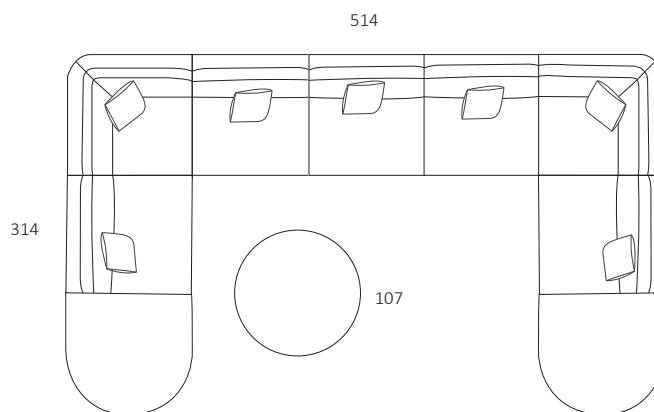

Ottoman D-End (LF)   Ottoman Circle
Single Bench x5
Corner x2
Ottoman D-End (RF)

NOTE: No alterations available

Refer to Molmic website for Timber Stains and Powdercoat colours.
All designs remain the intellectual property of Molmic Furniture.
Improvements or alterations to design, construct or dimensions may occur without notice.
Molmic PTY LTD ABN 35 400 631 463