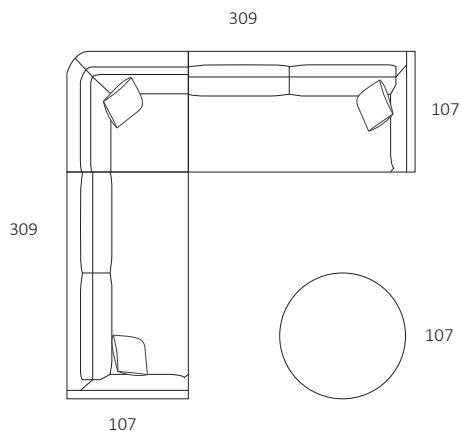

SIDE VIEW (CM)

Seat Height	Seat Depth	Back Height	Arm Height	Leg Height	Scatter size
42	65	71	71	4	55cm Square

DIMENSIONS (CM)

L 242 x D 107 x H 87  
4 Seater

L 222 x D 107 x H 87  
3 Seater

L 202 x D 107 x H 87  
2.5 Seater

DIMENSIONS (CM)

L 202 x D 107 x H 87  
3 Seater 1 Arm (LF/RF)

L 182 x D 107 x H 87  
2.5 Seater 1 Arm (LF/RF)

L 162 x D 107 x H 87  
2 Seater 1 Arm (LF/RF)

L 122 x D 107 x H 87  
Single 1 Arm (LF/RF)

L 180 x H 107 x D 87  
3 Seater Bench

L 160 x H 107 x D 87  
2.5 Seater Bench

L 140 x H 107 x D 87  
2 Seater Bench

L 100 x H 107 D 87  
Single Bench

L 107 x D 107 x H 87  
Corner

L 170 x D 144 x H 87  
Curve 1 Arm (LF)

L 170 x D 144 x H 87  
Curve 1 Arm (RF)

MODULAR COMBINATIONS

3 Seater 1 Arm (LF)  
Curved 1 Arm (RF)

Curved 1 Arm (LF)  
Curved 1 Arm (RF)

Curved 1 Arm (LF)  
Single Bench  
Curved 1 Arm (RF)

Curved 1 Arm (LF)  
3 Seater Bench  
Curved 1 Arm (RF)