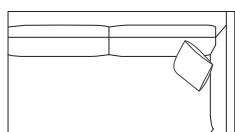

SIDE VIEW (CM)

Seat Height	Seat Depth	Back Height	Arm Height	Leg Height	Scatter size
42	65	71	71	4	55cm Square

DIMENSIONS (CM)

L 242 x D 107 x H 87  
4 Seater

L 222 x D 107 x H 87  
3 Seater

L 202 x D 107 x H 87  
2.5 Seater

DIMENSIONS (CM)

L 202 x D 107 x H 87  
3 Seater 1 Arm (LF/RF)

L 182 x D 107 x H 87  
2.5 Seater 1 Arm (LF/RF)

L 162 x D 107 x H 87  
2 Seater 1 Arm (LF/RF)

L 122 x D 107 x H 87  
Single 1 Arm (LF/RF)

L 180 x H 107 x D 87  
3 Seater Bench

L 160 x H 107 x D 87  
2.5 Seater Bench

L 140 x H 107 x D 87  
2 Seater Bench

L 100 x H 107 D 87  
Single Bench

L 107 x D 107 x H 87  
Corner

L 170 x D 144 x H 87  
Curve 1 Arm (LF)

L 170 x D 144 x H 87  
Curve 1 Arm (RF)