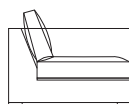

SIDE VIEW (CM)

Seat Height	Seat Depth	Back Height	Arm Height	Leg Height	Scatter size
42	65	71	71	4	55cm Square

DIMENSIONS (CM)

L 242 x D 107 x H 87  
4 Seater

L 222 x D 107 x H 87  
3 Seater

L 202 x D 107 x H 87  
2.5 Seater

DIMENSIONS (CM)

L 202 x D 107 x H 87  
3 Seater 1 Arm (LF/RF)

L 182 x D 107 x H 87  
2.5 Seater 1 Arm (LF/RF)

L 162 x D 107 x H 87  
2 Seater 1 Arm (LF/RF)

L 122 x D 107 x H 87  
Single 1 Arm (LF/RF)

L 180 x H 107 x D 87  
3 Seater Bench

L 160 x H 107 x D 87  
2.5 Seater Bench

L 140 x H 107 x D 87  
2 Seater Bench

L 100 x H 107 D 87  
Single Bench

L 107 x D 107 x H 87  
Corner

L 170 x D 144 x H 87  
Curve 1 Arm (LF)

L 170 x D 144 x H 87  
Curve 1 Arm (RF)

Ottoman D-End (LF)      Ottoman D-End (RF)  
 Single Bench Corner  
 3 Seater Bench

2.5 Seater 1 Arm (LF)  
 Corner  
 3 Seater Bench  
 Ottoman D-End (RF)

2 Seater 1 Arm (LF)      2 Seater 1 Arm (RF)  
 Corner  
 3 Seater Bench  
 Corner