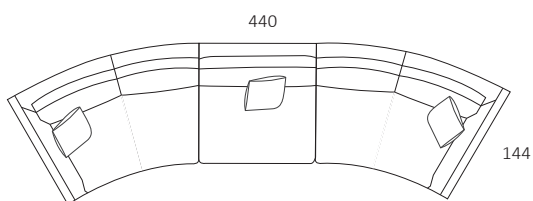

DIMENSIONS (CM)

L 202 x D 107 x H 87  
3 Seater 1 Arm (LF/RF)

L 182 x D 107 x H 87  
2.5 Seater 1 Arm (LF/RF)

L 162 x D 107 x H 87  
2 Seater 1 Arm (LF/RF)

L 122 x D 107 x H 87  
Single 1 Arm (LF/RF)

L 180 x H 107 x D 87  
3 Seater Bench

L 160 x H 107 x D 87  
2.5 Seater Bench

L 140 x H 107 x D 87  
2 Seater Bench

L 100 x H 107 D 87  
Single Bench

L 107 x D 107 x H 87  
Corner

L 170 x D 144 x H 87  
Curve 1 Arm (LF)

L 170 x D 144 x H 87  
Curve 1 Arm (RF)

L 107 x D 107 x H 42  
Ottoman Square

L 107 x D 107 x H 42  
Ottoman D-End (LF/RF)

L 107 x D 107 x H 42  
Ottoman Circle

**NOTE: No alterations available**

Refer to Molmic website for Timber Stains and Powdercoat colours.  
All designs remain the intellectual property of Molmic Furniture.  
Improvements or alterations to design, construct or dimensions may occur without notice.  
Molmic PTY LTD ABN 35 400 631 463

MODULAR COMBINATIONS

3 Seater 1 Arm (LF)  
Curved 1 Arm (RF)

Curved 1 Arm (LF)  
Curved 1 Arm (RF)

Curved 1 Arm (LF)  
Single Bench  
Curved 1 Arm (RF)

Curved 1 Arm (LF)  
3 Seater Bench  
Curved 1 Arm (RF)