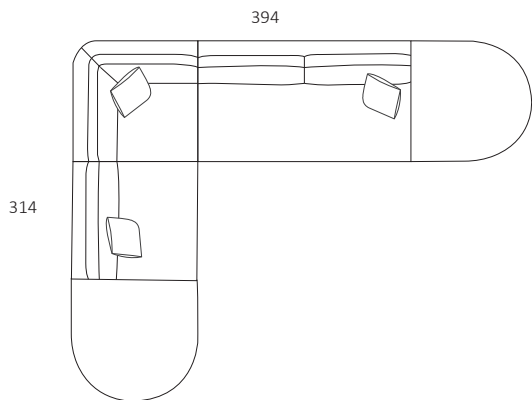

Ottoman D-End (LF)   Ottoman D-End (RF)
Single Bench Corner
3 Seater Bench