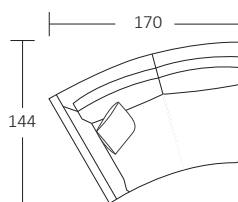

SIDE VIEW (CM)

Seat Height	Seat Depth	Back Height	Arm Height	Leg Height	Scatter size
42	65	71	71	4	55cm Square

DIMENSIONS (CM)

L 242 x D 107 x H 87  
4 Seater

L 222 x D 107 x H 87  
3 Seater

L 202 x D 107 x H 87  
2.5 Seater

DIMENSIONS (CM)

L 202 x D 107 x H 87  
3 Seater 1 Arm (LF/RF)

L 182 x D 107 x H 87  
2.5 Seater 1 Arm (LF/RF)

L 162 x D 107 x H 87  
2 Seater 1 Arm (LF/RF)

L 122 x D 107 x H 87  
Single 1 Arm (LF/RF)

L 180 x H 107 x D 87  
3 Seater Bench

L 160 x H 107 x D 87  
2.5 Seater Bench

L 140 x H 107 x D 87  
2 Seater Bench

L 100 x H 107 D 87  
Single Bench

L 107 x D 107 x H 87  
Corner

L 170 x D 144 x H 87  
Curve 1 Arm (LF)

L 170 x D 144 x H 87  
Curve 1 Arm (RF)

L 107 x D 107 x H 42  
Ottoman Square

L 107 x D 107 x H 42  
Ottoman D-End (LF/RF)

L 107 x D 107 x H 42  
Ottoman Circle

**NOTE: No alterations available**

Refer to Molmic website for Timber Stains and Powdercoat colours.  
All designs remain the intellectual property of Molmic Furniture.  
Improvements or alterations to design, construct or dimensions may occur without notice.  
Molmic PTY LTD ABN 35 400 631 463