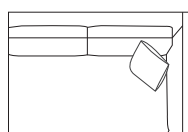

SIDE VIEW (CM)

Seat Height	Seat Depth	Back Height	Arm Height	Leg Height	Scatter size
42	65	71	71	4	55cm Square

DIMENSIONS (CM)

L 242 x D 107 x H 87  
4 Seater

L 222 x D 107 x H 87  
3 Seater

L 202 x D 107 x H 87  
2.5 Seater

DIMENSIONS (CM)

L 202 x D 107 x H 87  
3 Seater 1 Arm (LF/RF)

L 182 x D 107 x H 87  
2.5 Seater 1 Arm (LF/RF)

L 162 x D 107 x H 87  
2 Seater 1 Arm (LF/RF)

L 122 x D 107 x H 87  
Single 1 Arm (LF/RF)

L 180 x H 107 x D 87  
3 Seater Bench

L 160 x H 107 x D 87  
2.5 Seater Bench

L 140 x H 107 x D 87  
2 Seater Bench

L 100 x H 107 D 87  
Single Bench

L 107 x D 107 x H 87  
Corner

L 170 x D 144 x H 87  
Curve 1 Arm (LF)

L 170 x D 144 x H 87  
Curve 1 Arm (RF)