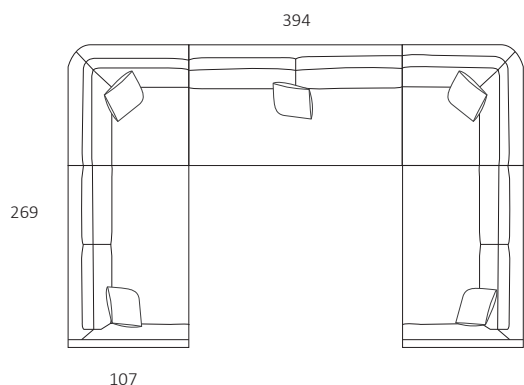

DIMENSIONS (CM)

L 202 x D 107 x H 87  
3 Seater 1 Arm (LF/RF)

L 182 x D 107 x H 87  
2.5 Seater 1 Arm (LF/RF)

L 162 x D 107 x H 87  
2 Seater 1 Arm (LF/RF)

L 122 x D 107 x H 87  
Single 1 Arm (LF/RF)

L 180 x H 107 x D 87  
3 Seater Bench

L 160 x H 107 x D 87  
2.5 Seater Bench

L 140 x H 107 x D 87  
2 Seater Bench

L 100 x H 107 D 87  
Single Bench

L 107 x D 107 x H 87  
Corner

L 170 x D 144 x H 87  
Curve 1 Arm (LF)

L 170 x D 144 x H 87  
Curve 1 Arm (RF)

3 Seater 1 Arm (LF)  
Corner  
3 Seater 1 Arm (RF)  
Ottoman Circle

Ottoman D-End (LF)      Ottoman Circle  
Single Bench x5  
Corner x2  
Ottoman D-End (RF)

**NOTE: No alterations available**

Refer to Molmic website for Timber Stains and Powdercoat colours.  
All designs remain the intellectual property of Molmic Furniture.  
Improvements or alterations to design, construct or dimensions may occur without notice.  
Molmic PTY LTD ABN 35 400 631 463

Ottoman D-End (LF)      Ottoman D-End (RF)  
 Single Bench Corner  
 3 Seater Bench

2.5 Seater 1 Arm (LF)  
 Corner  
 3 Seater Bench  
 Ottoman D-End (RF)

2 Seater 1 Arm (LF)      2 Seater 1 Arm (RF)  
 Corner  
 3 Seater Bench  
 Corner