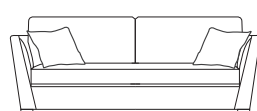

SIDE VIEW (CM)

Seat Height	Seat Depth	Back Height	Arm Height	Leg Height	Scatter size
42	65	71	71	4	55cm Square

DIMENSIONS (CM)

L 242 x D 107 x H 87  
4 Seater

L 222 x D 107 x H 87  
3 Seater

L 202 x D 107 x H 87  
2.5 Seater

DIMENSIONS (CM)

L 202 x D 107 x H 87  
3 Seater 1 Arm (LF/RF)

L 182 x D 107 x H 87  
2.5 Seater 1 Arm (LF/RF)

L 162 x D 107 x H 87  
2 Seater 1 Arm (LF/RF)

L 122 x D 107 x H 87  
Single 1 Arm (LF/RF)

L 180 x H 107 x D 87  
3 Seater Bench

L 160 x H 107 x D 87  
2.5 Seater Bench

L 140 x H 107 x D 87  
2 Seater Bench

L 100 x H 107 D 87  
Single Bench

L 107 x D 107 x H 87  
Corner

L 170 x D 144 x H 87  
Curve 1 Arm (LF)

L 170 x D 144 x H 87  
Curve 1 Arm (RF)