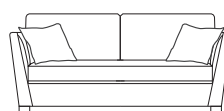

SIDE VIEW (CM)

Seat Height	Seat Depth	Back Height	Arm Height	Leg Height	Scatter size
42	65	71	71	4	55cm Square

DIMENSIONS (CM)

L 242 x D 107 x H 87  
4 Seater

L 222 x D 107 x H 87  
3 Seater

L 202 x D 107 x H 87  
2.5 Seater

DIMENSIONS (CM)

L 202 x D 107 x H 87  
3 Seater 1 Arm (LF/RF)

L 182 x D 107 x H 87  
2.5 Seater 1 Arm (LF/RF)

L 162 x D 107 x H 87  
2 Seater 1 Arm (LF/RF)

L 122 x D 107 x H 87  
Single 1 Arm (LF/RF)

L 180 x H 107 x D 87  
3 Seater Bench

L 160 x H 107 x D 87  
2.5 Seater Bench

L 140 x H 107 x D 87  
2 Seater Bench

L 100 x H 107 D 87  
Single Bench

L 107 x D 107 x H 87  
Corner

L 170 x D 144 x H 87  
Curve 1 Arm (LF)

L 170 x D 144 x H 87  
Curve 1 Arm (RF)