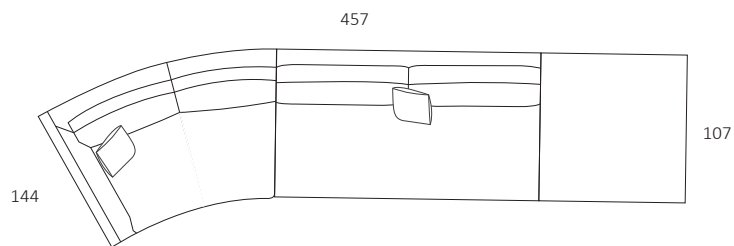

DIMENSIONS (CM)

L 202 x D 107 x H 87  
3 Seater 1 Arm (LF/RF)

L 182 x D 107 x H 87  
2.5 Seater 1 Arm (LF/RF)

L 162 x D 107 x H 87  
2 Seater 1 Arm (LF/RF)

L 122 x D 107 x H 87  
Single 1 Arm (LF/RF)

L 180 x H 107 x D 87  
3 Seater Bench

L 160 x H 107 x D 87  
2.5 Seater Bench

L 140 x H 107 x D 87  
2 Seater Bench

L 100 x H 107 D 87  
Single Bench

L 107 x D 107 x H 87  
Corner

L 170 x D 144 x H 87  
Curve 1 Arm (LF)

L 170 x D 144 x H 87  
Curve 1 Arm (RF)

3 Seater 1 Arm (LF)  
Corner  
3 Seater 1 Arm (RF)  
Ottoman Circle

Ottoman D-End (LF)      Ottoman Circle  
Single Bench x5  
Corner x2  
Ottoman D-End (RF)

**NOTE: No alterations available**

Refer to Molmic website for Timber Stains and Powdercoat colours.  
All designs remain the intellectual property of Molmic Furniture.  
Improvements or alterations to design, construct or dimensions may occur without notice.  
Molmic PTY LTD ABN 35 400 631 463

Ottoman D-End (LF)      Ottoman D-End (RF)  
 Single Bench Corner  
 3 Seater Bench

2.5 Seater 1 Arm (LF)  
 Corner  
 3 Seater Bench  
 Ottoman D-End (RF)

2 Seater 1 Arm (LF)      2 Seater 1 Arm (RF)  
 Corner  
 3 Seater Bench  
 Corner