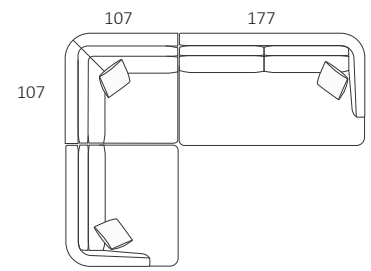

DIMENSIONS (CM)

L 197 x D 107 x H 87  
3 Seater 1 Arm (LF/RF)

L 177 x D 107 x H 87  
2.5 Seater 1 Arm (LF/RF)

L 157 x D 107 x H 87  
2 Seater 1 Arm (LF/RF)

L 117 x D 107 x H 87  
Single 1 Arm (LF/RF)

L 180 x D 107 x H 87  
3 Seater Bench

L 160 x D 107 x H 87  
2.5 Seater Bench

L 140 x D 107 x H 87  
2 Seater Bench

L 100 x D 107 x H 87  
Single Bench

L 107 x D 160 x H 87  
Chaise (LF/RF)

L 107 x D 107 x H 87  
Corner

L 107 x D 107 x H 42  
Ottoman Square

L 107 x D 107 x H 42  
Ottoman D-End

L 107 x D 107 x H 42  
Ottoman Circle

**NOTE: No alterations available**

Refer to Molmic website for Timber Stains and Powdercoat colours.  
All designs remain the intellectual property of Molmic Furniture.  
Improvements or alterations to design, construction or dimensions may occur without notice.  
Molmic PTY LTD ABN 35 400 631 463

MODULAR COMBINATIONS

Chaise (LF)  
3 Seater Bench  
Ottoman D-End (RF)

Chaise (LF)  
3 Seater 1 Arm (RF)

Single 1 Arm (LF)  
Corner  
2.5 Seater 1 Arm (RF)

Single 1 Arm (LF)      Single 1 Arm (RF)  
Corner  
Single Bench x2  
Corner