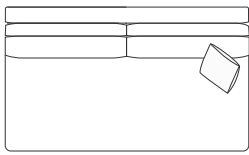

DIMENSIONS (CM)

L 197 x D 107 x H 87  
3 Seater 1 Arm (LF/RF)

L 177 x D 107 x H 87  
2.5 Seater 1 Arm (LF/RF)

L 157 x D 107 x H 87  
2 Seater 1 Arm (LF/RF)

L 117 x D 107 x H 87  
Single 1 Arm (LF/RF)

L 180 x D 107 x H 87  
3 Seater Bench

L 160 x D 107 x H 87  
2.5 Seater Bench

L 140 x D 107 x H 87  
2 Seater Bench

L 100 x D 107 x H 87  
Single Bench

L 107 x D 160 x H 87  
Chaise (LF/RF)

L 107 x D 107 x H 87  
Corner

L 107 x D 107 x H 42  
Ottoman Square