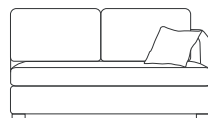

SIDE VIEW (CM)

Seat Height  
42

Seat Depth  
65

Back Height  
71

Arm Height  
66

Leg Height  
4

Scatter Size  
55 x 55 cm

Seat Height  
42

Seat Depth  
118

Back Height  
71

Arm Height  
66

Leg Height  
4

Scatter size  
55 x 55 cm

DIMENSIONS (CM)

L 232 x D 107 x H 87  
4 Seater

L 212 x D 107 x H 87  
3 Seater

L 192 x D 107 x H 87  
2.5 Seater

L 197 x D 107 x H 87  
3 Seater 1 Arm (LF/RF)

L 177 x D 107 x H 87  
2.5 Seater 1 Arm (LF/RF)

L 157 x D 107 x H 87  
2 Seater 1 Arm (LF/RF)

L 117 x D 107 x H 87  
Chair 1 Arm (LF/RF)

DIMENSIONS (CM)

L 197 x D 107 x H 87  
3 Seater 1 Arm (LF/RF)

L 177 x D 107 x H 87  
2.5 Seater 1 Arm (LF/RF)

L 157 x D 107 x H 87  
2 Seater 1 Arm (LF/RF)

L 117 x D 107 x H 87  
Single 1 Arm (LF/RF)

L 180 x D 107 x H 87  
3 Seater Bench