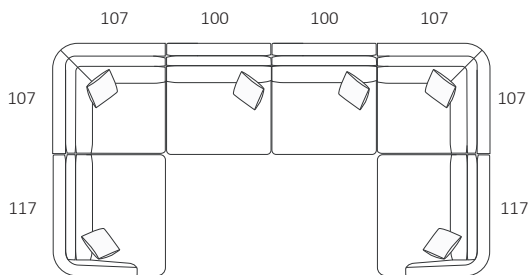

DIMENSIONS (CM)

L 197 x D 107 x H 87  
3 Seater 1 Arm (LF/RF)

L 177 x D 107 x H 87  
2.5 Seater 1 Arm (LF/RF)

L 157 x D 107 x H 87  
2 Seater 1 Arm (LF/RF)

L 117 x D 107 x H 87  
Single 1 Arm (LF/RF)

L 180 x D 107 x H 87  
3 Seater Bench

L 160 x D 107 x H 87  
2.5 Seater Bench

L 140 x D 107 x H 87  
2 Seater Bench

L 100 x D 107 x H 87  
Single Bench

L 107 x D 160 x H 87  
Chaise (LF/RF)

L 107 x D 107 x H 87  
Corner

L 107 x D 107 x H 42  
Ottoman Square

MODULAR COMBINATIONS

Chaise (LF)  
3 Seater Bench  
Ottoman D-End (RF)

Chaise (LF)  
3 Seater 1 Arm (RF)

Single 1 Arm (LF)  
Corner  
2.5 Seater 1 Arm (RF)

Single 1 Arm (LF)      Single 1 Arm (RF)  
Corner  
Single Bench x2  
Corner

Chaise (LF)      Ottoman D-End (RF)  
Single Bench x3  
Chaise (RF)  
Ottoman D-End (LF)

Chaise (LF)  
3 Seater Bench  
Corner  
3 Seater 1 Arm (RF)

Ottoman Circle

Chaise (LF)  
3 Seater Bench  
Corner  
3 Seater Bench