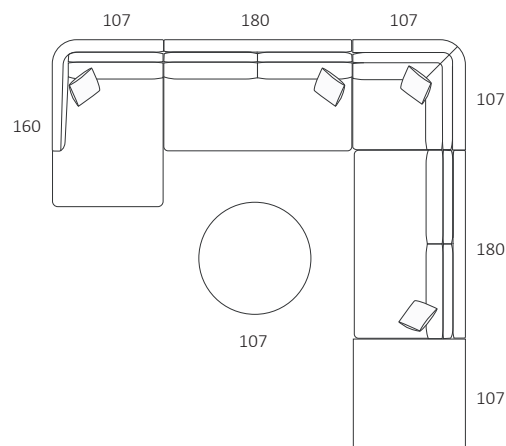

Chaise (LF)
3 Seater Bench
Corner
3 Seater Bench

Ottoman Square
Ottoman Circle

NOTE: No alterations available

Refer to Molmic website for Timber Stains and Powdercoat colours.
All designs remain the intellectual property of Molmic Furniture.
Improvements or alterations to design, construction or dimensions may occur without notice.
Molmic PTY LTD ABN 35 400 631 463