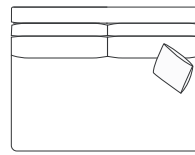

Seat Depth  
118

Back Height  
71

Arm Height  
66

Leg Height  
4

Scatter size  
55 x 55 cm

DIMENSIONS (CM)

L 232 x D 107 x H 87  
4 Seater

L 212 x D 107 x H 87  
3 Seater

DIMENSIONS (CM)

L 197 x D 107 x H 87  
3 Seater 1 Arm (LF/RF)

L 177 x D 107 x H 87  
2.5 Seater 1 Arm (LF/RF)

L 157 x D 107 x H 87  
2 Seater 1 Arm (LF/RF)

L 117 x D 107 x H 87  
Single 1 Arm (LF/RF)

L 180 x D 107 x H 87  
3 Seater Bench

L 160 x D 107 x H 87  
2.5 Seater Bench

L 140 x D 107 x H 87  
2 Seater Bench

L 100 x D 107 x H 87  
Single Bench

L 107 x D 160 x H 87  
Chaise (LF/RF)

L 107 x D 107 x H 87  
Corner

L 107 x D 107 x H 42  
Ottoman Square