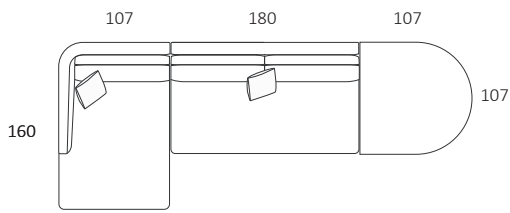

MODULAR COMBINATIONS

Chaise (LF)
3 Seater Bench
Ottoman D-End (RF)