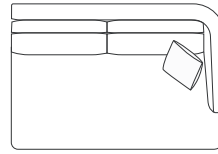

Seat Depth  
118

Back Height  
71

Arm Height  
66

Leg Height  
4

Scatter size  
55 x 55 cm

DIMENSIONS (CM)

L 232 x D 107 x H 87  
4 Seater

L 212 x D 107 x H 87  
3 Seater

L 192 x D 107 x H 87  
2.5 Seater

L 197 x D 107 x H 87  
3 Seater 1 Arm (LF/RF)

L 177 x D 107 x H 87  
2.5 Seater 1 Arm (LF/RF)

L 157 x D 107 x H 87  
2 Seater 1 Arm (LF/RF)

L 117 x D 107 x H 87  
Chair 1 Arm (LF/RF)

DIMENSIONS (CM)

L 197 x D 107 x H 87  
3 Seater 1 Arm (LF/RF)

L 177 x D 107 x H 87  
2.5 Seater 1 Arm (LF/RF)

L 157 x D 107 x H 87  
2 Seater 1 Arm (LF/RF)

L 117 x D 107 x H 87  
Single 1 Arm (LF/RF)

L 180 x D 107 x H 87  
3 Seater Bench

L 160 x D 107 x H 87  
2.5 Seater Bench

L 140 x D 107 x H 87  
2 Seater Bench

L 100 x D 107 x H 87  
Single Bench

L 107 x D 160 x H 87  
Chaise (LF/RF)

L 107 x D 107 x H 87  
Corner

L 107 x D 107 x H 42  
Ottoman Square