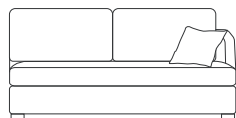

SIDE VIEW (CM)

Seat Height  
42

Seat Depth  
65

Back Height  
71

Arm Height  
66

Leg Height  
4

Scatter Size  
55 x 55 cm

Seat Height  
42

Seat Depth  
118

Back Height  
71

Arm Height  
66

Leg Height  
4

Scatter size  
55 x 55 cm

DIMENSIONS (CM)

L 232 x D 107 x H 87  
4 Seater

L 212 x D 107 x H 87  
3 Seater

L 192 x D 107 x H 87  
2.5 Seater

L 197 x D 107 x H 87  
3 Seater 1 Arm (LF/RF)

L 177 x D 107 x H 87  
2.5 Seater 1 Arm (LF/RF)

L 157 x D 107 x H 87  
2 Seater 1 Arm (LF/RF)

L 117 x D 107 x H 87  
Chair 1 Arm (LF/RF)

DIMENSIONS (CM)

L 197 x D 107 x H 87  
3 Seater 1 Arm (LF/RF)

L 177 x D 107 x H 87  
2.5 Seater 1 Arm (LF/RF)

L 157 x D 107 x H 87  
2 Seater 1 Arm (LF/RF)

L 117 x D 107 x H 87  
Single 1 Arm (LF/RF)

L 180 x D 107 x H 87  
3 Seater Bench