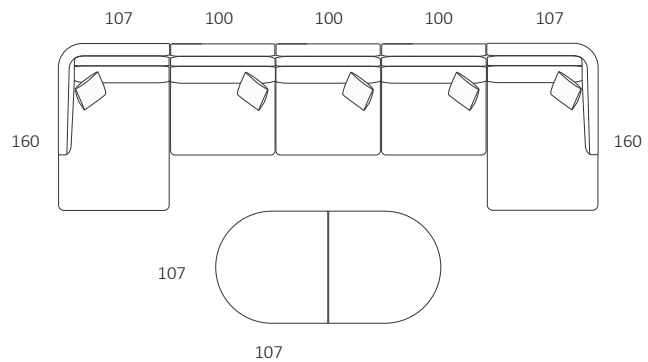

Seat Depth  
118

Back Height  
71

Arm Height  
66

Leg Height  
4

Scatter size  
55 x 55 cm

DIMENSIONS (CM)

L 232 x D 107 x H 87  
4 Seater

L 212 x D 107 x H 87  
3 Seater

DIMENSIONS (CM)

L 197 x D 107 x H 87  
3 Seater 1 Arm (LF/RF)

L 177 x D 107 x H 87  
2.5 Seater 1 Arm (LF/RF)

L 157 x D 107 x H 87  
2 Seater 1 Arm (LF/RF)

L 117 x D 107 x H 87  
Single 1 Arm (LF/RF)

L 180 x D 107 x H 87  
3 Seater Bench

L 160 x D 107 x H 87  
2.5 Seater Bench

L 140 x D 107 x H 87  
2 Seater Bench

L 100 x D 107 x H 87  
Single Bench

L 107 x D 160 x H 87  
Chaise (LF/RF)

L 107 x D 107 x H 87  
Corner

L 107 x D 107 x H 42  
Ottoman Square

MODULAR COMBINATIONS

Chaise (LF)  
3 Seater Bench  
Ottoman D-End (RF)

Chaise (LF)  
3 Seater 1 Arm (RF)

Single 1 Arm (LF)  
Corner  
2.5 Seater 1 Arm (RF)

Single 1 Arm (LF)      Single 1 Arm (RF)  
Corner  
Single Bench x2  
Corner