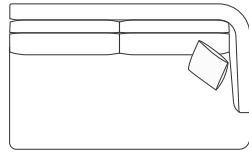

Seat Depth  
118

Back Height  
71

Arm Height  
66

Leg Height  
4

Scatter size  
55 x 55 cm

DIMENSIONS (CM)

L 232 x D 107 x H 87  
4 Seater

L 212 x D 107 x H 87  
3 Seater

L 192 x D 107 x H 87  
2.5 Seater

L 197 x D 107 x H 87  
3 Seater 1 Arm (LF/RF)

L 177 x D 107 x H 87  
2.5 Seater 1 Arm (LF/RF)

L 157 x D 107 x H 87  
2 Seater 1 Arm (LF/RF)

L 117 x D 107 x H 87  
Chair 1 Arm (LF/RF)

DIMENSIONS (CM)

L 197 x D 107 x H 87  
3 Seater 1 Arm (LF/RF)

L 177 x D 107 x H 87  
2.5 Seater 1 Arm (LF/RF)

L 157 x D 107 x H 87  
2 Seater 1 Arm (LF/RF)

L 117 x D 107 x H 87  
Single 1 Arm (LF/RF)

L 180 x D 107 x H 87  
3 Seater Bench

L 160 x D 107 x H 87  
2.5 Seater Bench

L 140 x D 107 x H 87  
2 Seater Bench

L 100 x D 107 x H 87  
Single Bench

L 107 x D 160 x H 87  
Chaise (LF/RF)

L 107 x D 107 x H 87  
Corner

L 107 x D 107 x H 42  
Ottoman Square