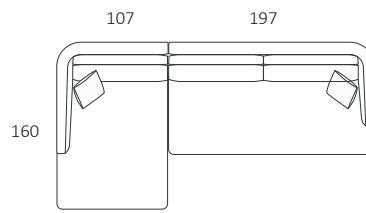

DIMENSIONS (CM)

L 197 x D 107 x H 87  
3 Seater 1 Arm (LF/RF)

L 177 x D 107 x H 87  
2.5 Seater 1 Arm (LF/RF)

L 157 x D 107 x H 87  
2 Seater 1 Arm (LF/RF)

L 117 x D 107 x H 87  
Single 1 Arm (LF/RF)

L 180 x D 107 x H 87  
3 Seater Bench

L 160 x D 107 x H 87  
2.5 Seater Bench

L 140 x D 107 x H 87  
2 Seater Bench

L 100 x D 107 x H 87  
Single Bench

L 107 x D 160 x H 87  
Chaise (LF/RF)

L 107 x D 107 x H 87  
Corner

L 107 x D 107 x H 42  
Ottoman Square

L 107 x D 107 x H 42  
Ottoman D-End

L 107 x D 107 x H 42  
Ottoman Circle

**NOTE: No alterations available**

Refer to Molmic website for Timber Stains and Powdercoat colours.  
All designs remain the intellectual property of Molmic Furniture.  
Improvements or alterations to design, construction or dimensions may occur without notice.  
Molmic PTY LTD ABN 35 400 631 463

MODULAR COMBINATIONS

Chaise (LF)  
3 Seater Bench  
Ottoman D-End (RF)

Chaise (LF)  
3 Seater 1 Arm (RF)

Single 1 Arm (LF)  
Corner  
2.5 Seater 1 Arm (RF)

Single 1 Arm (LF)      Single 1 Arm (RF)  
Corner  
Single Bench x2  
Corner