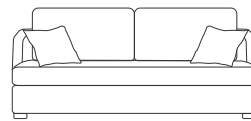

SIDE VIEW (CM)

Seat Height  
42

Seat Depth  
65

Back Height  
71

Arm Height  
66

Leg Height  
4

Scatter Size  
55 x 55 cm

Seat Height  
42

Seat Depth  
118

Back Height  
71

Arm Height  
66

Leg Height  
4

Scatter size  
55 x 55 cm

DIMENSIONS (CM)

L 232 x D 107 x H 87  
4 Seater

L 212 x D 107 x H 87  
3 Seater

L 192 x D 107 x H 87  
2.5 Seater

L 197 x D 107 x H 87  
3 Seater 1 Arm (LF/RF)

L 177 x D 107 x H 87  
2.5 Seater 1 Arm (LF/RF)

L 157 x D 107 x H 87  
2 Seater 1 Arm (LF/RF)

L 117 x D 107 x H 87  
Chair 1 Arm (LF/RF)

DIMENSIONS (CM)

L 197 x D 107 x H 87  
3 Seater 1 Arm (LF/RF)

L 177 x D 107 x H 87  
2.5 Seater 1 Arm (LF/RF)

L 157 x D 107 x H 87  
2 Seater 1 Arm (LF/RF)

L 117 x D 107 x H 87  
Single 1 Arm (LF/RF)

L 180 x D 107 x H 87  
3 Seater Bench