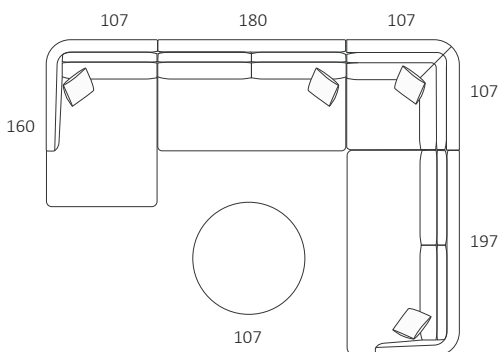

DIMENSIONS (CM)

L 197 x D 107 x H 87  
3 Seater 1 Arm (LF/RF)

L 177 x D 107 x H 87  
2.5 Seater 1 Arm (LF/RF)

L 157 x D 107 x H 87  
2 Seater 1 Arm (LF/RF)

L 117 x D 107 x H 87  
Single 1 Arm (LF/RF)

L 180 x D 107 x H 87  
3 Seater Bench

L 160 x D 107 x H 87  
2.5 Seater Bench

L 140 x D 107 x H 87  
2 Seater Bench

L 100 x D 107 x H 87  
Single Bench

L 107 x D 160 x H 87  
Chaise (LF/RF)

L 107 x D 107 x H 87  
Corner

L 107 x D 107 x H 42  
Ottoman Square

MODULAR COMBINATIONS

Chaise (LF)  
3 Seater Bench  
Ottoman D-End (RF)

Chaise (LF)  
3 Seater 1 Arm (RF)

Single 1 Arm (LF)  
Corner  
2.5 Seater 1 Arm (RF)

Single 1 Arm (LF)      Single 1 Arm (RF)  
Corner  
Single Bench x2  
Corner

Chaise (LF)      Ottoman D-End (RF)  
Single Bench x3  
Chaise (RF)  
Ottoman D-End (LF)

Chaise (LF)  
3 Seater Bench  
Corner  
3 Seater 1 Arm (RF)

Ottoman Circle

Chaise (LF)  
3 Seater Bench  
Corner  
3 Seater Bench