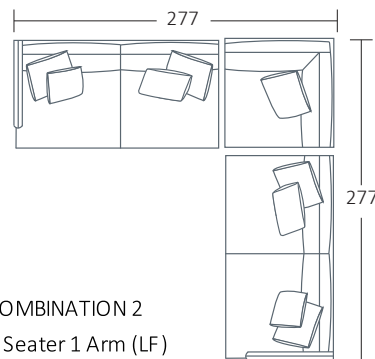

SIDE VIEW (CM)

Seat Height  
41

Seat Depth  
65

Back Height  
67

Arm Height  
56

Leg Height  
10

Scatter Size  
50 x 50 cm  
65 x 45 cm  
60 x 60 cm

DIMENSIONS (CM)

L 252 x D 102 x H 82  
4 Seater

L 222 x D 102 x H 82  
3.5 Seater

L 192 x D 102 x H 82  
3 Seater

L 172 x D 102 x H 82  
2.5 Seater

L 152 x D 102 x H 82  
2 Seater

L 82 x D 102 x H 82  
Chair

L 80 x D 60 x H 41  
Ottoman Rectangle

DIMENSIONS (CM)

L 246 x D 102 x H 82  
4 Seater 1 Arm (LF/RF)

L 216 x D 102 x H 82  
3.5 Seater 1 Arm (LF/RF)

L 186 x D 102 x H 82  
3 Seater 1 Arm (LF/RF)

L 166 x D 102 x H 82  
2.5 Seater 1 Arm (LF/RF)

L 146 x D 102 x H 82  
2 Seater 1 Arm (LF/RF)

L 96 x D 153 x H 82  
Large Chaise (LF/RF)

L 86 x D 153 x H 82  
Medium Chaise (LF/RF)

L 102 x D 102 x H 82  
Corner

MODULAR EXAMPLES

COMBINATION 1  
Medium Chaise (LF)  
3 Seater 1 Arm (RF)

COMBINATION 2  
3 Seater 1 Arm (LF)  
Corner  
3 Seater 1 Arm (RF)