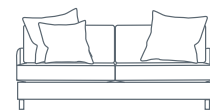

SIDE VIEW (CM)

Seat Height  
41

Seat Depth  
65

Back Height  
67

Arm Height  
56

Leg Height  
10

Scatter Size  
50 x 50 cm  
65 x 45 cm  
60 x 60 cm

DIMENSIONS (CM)

L 252 x D 102 x H 82  
4 Seater

L 222 x D 102 x H 82  
3.5 Seater

L 192 x D 102 x H 82  
3 Seater

L 172 x D 102 x H 82  
2.5 Seater

L 152 x D 102 x H 82  
2 Seater

L 82 x D 102 x H 82  
Chair

L 80 x D 60 x H 41  
Ottoman Rectangle

DIMENSIONS (CM)

L 246 x D 102 x H 82  
4 Seater 1 Arm (LF/RF)

L 216 x D 102 x H 82  
3.5 Seater 1 Arm (LF/RF)

L 186 x D 102 x H 82  
3 Seater 1 Arm (LF/RF)

L 166 x D 102 x H 82  
2.5 Seater 1 Arm (LF/RF)

L 146 x D 102 x H 82  
2 Seater 1 Arm (LF/RF)