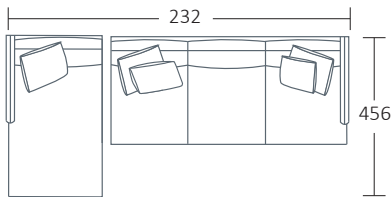

SIDE VIEW (CM)

Seat Height  
41

Seat Depth  
65

Back Height  
67

Arm Height  
56

Leg Height  
10

Scatter Size  
50 x 50 cm  
65 x 45 cm  
60 x 60 cm

DIMENSIONS (CM)

L 252 x D 102 x H 82  
4 Seater

L 222 x D 102 x H 82  
3.5 Seater

L 192 x D 102 x H 82  
3 Seater

L 172 x D 102 x H 82  
2.5 Seater

L 152 x D 102 x H 82  
2 Seater

L 82 x D 102 x H 82  
Chair

L 80 x D 60 x H 41  
Ottoman Rectangle

DIMENSIONS (CM)

L 246 x D 102 x H 82  
4 Seater 1 Arm (LF/RF)

L 216 x D 102 x H 82  
3.5 Seater 1 Arm (LF/RF)

L 186 x D 102 x H 82  
3 Seater 1 Arm (LF/RF)

L 166 x D 102 x H 82  
2.5 Seater 1 Arm (LF/RF)

L 146 x D 102 x H 82  
2 Seater 1 Arm (LF/RF)

L 96 x D 153 x H 82  
Large Chaise (LF/RF)

L 86 x D 153 x H 82  
Medium Chaise (LF/RF)

L 102 x D 102 x H 82  
Corner

MODULAR EXAMPLES

COMBINATION 1  
Medium Chaise (LF)  
3 Seater 1 Arm (RF)

COMBINATION 2  
3 Seater 1 Arm (LF)  
Corner  
3 Seater 1 Arm (RF)