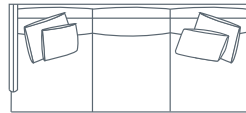

SIDE VIEW (CM)

Seat Height  
41

Seat Depth  
65

Back Height  
67

Arm Height  
56

Leg Height  
10

Scatter Size  
50 x 50 cm  
65 x 45 cm  
60 x 60 cm

DIMENSIONS (CM)

L 252 x D 102 x H 82  
4 Seater

L 222 x D 102 x H 82  
3.5 Seater

L 192 x D 102 x H 82  
3 Seater

L 172 x D 102 x H 82  
2.5 Seater

L 152 x D 102 x H 82  
2 Seater

L 82 x D 102 x H 82  
Chair

L 80 x D 60 x H 41  
Ottoman Rectangle

DIMENSIONS (CM)

L 246 x D 102 x H 82  
4 Seater 1 Arm (LF/RF)

L 216 x D 102 x H 82  
3.5 Seater 1 Arm (LF/RF)

L 186 x D 102 x H 82  
3 Seater 1 Arm (LF/RF)

L 166 x D 102 x H 82  
2.5 Seater 1 Arm (LF/RF)

L 146 x D 102 x H 82  
2 Seater 1 Arm (LF/RF)

L 96 x D 153 x H 82  
Large Chaise (LF/RF)

L 86 x D 153 x H 82  
Medium Chaise (LF/RF)

L 102 x D 102 x H 82  
Corner

MODULAR EXAMPLES

COMBINATION 1  
Medium Chaise (LF)  
3 Seater 1 Arm (RF)

COMBINATION 2  
3 Seater 1 Arm (LF)  
Corner  
3 Seater 1 Arm (RF)