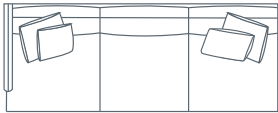

SIDE VIEW (CM)

Seat Height  
41

Seat Depth  
65

Back Height  
67

Arm Height  
56

Leg Height  
10

Scatter Size  
50 x 50 cm  
65 x 45 cm  
60 x 60 cm

DIMENSIONS (CM)

L 252 x D 102 x H 82  
4 Seater

L 222 x D 102 x H 82  
3.5 Seater

L 192 x D 102 x H 82  
3 Seater

L 172 x D 102 x H 82  
2.5 Seater

L 152 x D 102 x H 82  
2 Seater

L 82 x D 102 x H 82  
Chair

L 80 x D 60 x H 41  
Ottoman Rectangle

DIMENSIONS (CM)

L 246 x D 102 x H 82  
4 Seater 1 Arm (LF/RF)

L 216 x D 102 x H 82  
3.5 Seater 1 Arm (LF/RF)

L 186 x D 102 x H 82  
3 Seater 1 Arm (LF/RF)

L 166 x D 102 x H 82  
2.5 Seater 1 Arm (LF/RF)

L 146 x D 102 x H 82  
2 Seater 1 Arm (LF/RF)

L 96 x D 153 x H 82  
Large Chaise (LF/RF)

L 86 x D 153 x H 82  
Medium Chaise (LF/RF)

L 102 x D 102 x H 82  
Corner

MODULAR EXAMPLES

COMBINATION 1  
Medium Chaise (LF)  
3 Seater 1 Arm (RF)

COMBINATION 2  
3 Seater 1 Arm (LF)  
Corner  
3 Seater 1 Arm (RF)