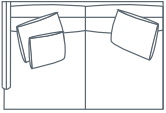

SIDE VIEW (CM)

Seat Height  
41

Seat Depth  
65

Back Height  
67

Arm Height  
56

Leg Height  
10

Scatter Size  
50 x 50 cm  
65 x 45 cm  
60 x 60 cm

DIMENSIONS (CM)

L 252 x D 102 x H 82  
4 Seater

L 222 x D 102 x H 82  
3.5 Seater

L 192 x D 102 x H 82  
3 Seater

L 172 x D 102 x H 82  
2.5 Seater

L 152 x D 102 x H 82  
2 Seater

L 82 x D 102 x H 82  
Chair

L 80 x D 60 x H 41  
Ottoman Rectangle

DIMENSIONS (CM)

L 246 x D 102 x H 82  
4 Seater 1 Arm (LF/RF)

L 216 x D 102 x H 82  
3.5 Seater 1 Arm (LF/RF)

L 186 x D 102 x H 82  
3 Seater 1 Arm (LF/RF)

L 166 x D 102 x H 82  
2.5 Seater 1 Arm (LF/RF)

L 146 x D 102 x H 82  
2 Seater 1 Arm (LF/RF)

L 96 x D 153 x H 82  
Large Chaise (LF/RF)

L 86 x D 153 x H 82  
Medium Chaise (LF/RF)

L 102 x D 102 x H 82  
Corner

MODULAR EXAMPLES

COMBINATION 1  
Medium Chaise (LF)  
3 Seater 1 Arm (RF)

COMBINATION 2  
3 Seater 1 Arm (LF)  
Corner  
3 Seater 1 Arm (RF)