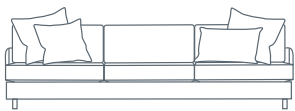

SIDE VIEW (CM)

Seat Height  
41

Seat Depth  
65

Back Height  
67

Arm Height  
56

Leg Height  
10

Scatter Size  
50 x 50 cm  
65 x 45 cm  
60 x 60 cm

DIMENSIONS (CM)

DIMENSIONS (CM)

L 246 x D 102 x H 82  
4 Seater 1 Arm (LF/RF)

L 216 x D 102 x H 82  
3.5 Seater 1 Arm (LF/RF)

L 186 x D 102 x H 82  
3 Seater 1 Arm (LF/RF)

L 166 x D 102 x H 82  
2.5 Seater 1 Arm (LF/RF)

L 146 x D 102 x H 82  
2 Seater 1 Arm (LF/RF)