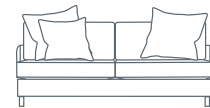

L 172 x D 102 x H 82
2.5 Seater