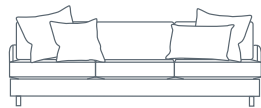

L 222 x D 102 x H 82
3.5 Seater