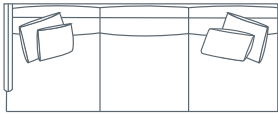

SIDE VIEW (CM)

Seat Height
41

Seat Depth
65

Back Height
67

Arm Height
56

Leg Height
10

Scatter Size
50 x 50 cm
65 x 45 cm
60 x 60 cm

DIMENSIONS (CM)

L 252 x D 102 x H 82
4 Seater

L 222 x D 102 x H 82
3.5 Seater

L 192 x D 102 x H 82
3 Seater

L 172 x D 102 x H 82
2.5 Seater

L 152 x D 102 x H 82
2 Seater

L 82 x D 102 x H 82
Chair

L 80 x D 60 x H 41
Ottoman Rectangle

DIMENSIONS (CM)

L 246 x D 102 x H 82
4 Seater 1 Arm (LF/RF)

L 216 x D 102 x H 82
3.5 Seater 1 Arm (LF/RF)

L 186 x D 102 x H 82
3 Seater 1 Arm (LF/RF)

L 166 x D 102 x H 82
2.5 Seater 1 Arm (LF/RF)

L 146 x D 102 x H 82
2 Seater 1 Arm (LF/RF)

L 96 x D 153 x H 82
Large Chaise (LF/RF)

L 86 x D 153 x H 82
Medium Chaise (LF/RF)

L 102 x D 102 x H 82
Corner (LF/RF)

MODULAR EXAMPLES

COMBINATION 1
Medium Chaise (LF)
3 Seater 1 Arm (RF)

COMBINATION 2
3 Seater 1 Arm (LF)
Corner
3 Seater 1 Arm (RF)