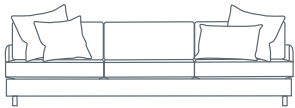

SIDE VIEW (CM)

Seat Height
41

Seat Depth
65

Back Height
67

Arm Height
56

Leg Height
10

Scatter Size
50 x 50 cm
65 x 45 cm
60 x 60 cm

DIMENSIONS (CM)

DIMENSIONS (CM)

L 246 x D 102 x H 82
4 Seater 1 Arm (LF/RF)

L 216 x D 102 x H 82
3.5 Seater 1 Arm (LF/RF)

L 186 x D 102 x H 82
3 Seater 1 Arm (LF/RF)

L 166 x D 102 x H 82
2.5 Seater 1 Arm (LF/RF)

L 146 x D 102 x H 82
2 Seater 1 Arm (LF/RF)