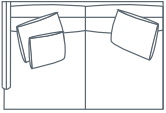

SIDE VIEW (CM)

Seat Height
41

Seat Depth
65

Back Height
67

Arm Height
56

Leg Height
10

Scatter Size
50 x 50 cm
65 x 45 cm
60 x 60 cm

DIMENSIONS (CM)

L 252 x D 102 x H 82
4 Seater

L 222 x D 102 x H 82
3.5 Seater

L 192 x D 102 x H 82
3 Seater

L 172 x D 102 x H 82
2.5 Seater

L 152 x D 102 x H 82
2 Seater

L 82 x D 102 x H 82
Chair

L 80 x D 60 x H 41
Ottoman Rectangle

DIMENSIONS (CM)

L 246 x D 102 x H 82
4 Seater 1 Arm (LF/RF)

L 216 x D 102 x H 82
3.5 Seater 1 Arm (LF/RF)

L 186 x D 102 x H 82
3 Seater 1 Arm (LF/RF)

L 166 x D 102 x H 82
2.5 Seater 1 Arm (LF/RF)

L 146 x D 102 x H 82
2 Seater 1 Arm (LF/RF)

L 96 x D 153 x H 82
Large Chaise (LF/RF)

L 86 x D 153 x H 82
Medium Chaise (LF/RF)

L 102 x D 102 x H 82
Corner (LF/RF)

MODULAR EXAMPLES

COMBINATION 1
Medium Chaise (LF)
3 Seater 1 Arm (RF)

COMBINATION 2
3 Seater 1 Arm (LF)
Corner
3 Seater 1 Arm (RF)