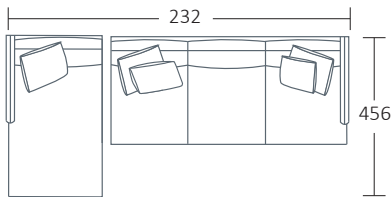

SIDE VIEW (CM)

Seat Height
41

Seat Depth
65

Back Height
67

Arm Height
56

Leg Height
10

Scatter Size
50 x 50 cm
65 x 45 cm
60 x 60 cm

DIMENSIONS (CM)

L 252 x D 102 x H 82
4 Seater

L 222 x D 102 x H 82
3.5 Seater

L 192 x D 102 x H 82
3 Seater

L 172 x D 102 x H 82
2.5 Seater

L 152 x D 102 x H 82
2 Seater

L 82 x D 102 x H 82
Chair

L 80 x D 60 x H 41
Ottoman Rectangle

DIMENSIONS (CM)

L 246 x D 102 x H 82
4 Seater 1 Arm (LF/RF)

L 216 x D 102 x H 82
3.5 Seater 1 Arm (LF/RF)

L 186 x D 102 x H 82
3 Seater 1 Arm (LF/RF)

L 166 x D 102 x H 82
2.5 Seater 1 Arm (LF/RF)

L 146 x D 102 x H 82
2 Seater 1 Arm (LF/RF)

L 96 x D 153 x H 82
Large Chaise (LF/RF)

L 86 x D 153 x H 82
Medium Chaise (LF/RF)

L 102 x D 102 x H 82
Corner (LF/RF)

MODULAR EXAMPLES

COMBINATION 1
Medium Chaise (LF)
3 Seater 1 Arm (RF)

COMBINATION 2
3 Seater 1 Arm (LF)
Corner
3 Seater 1 Arm (RF)