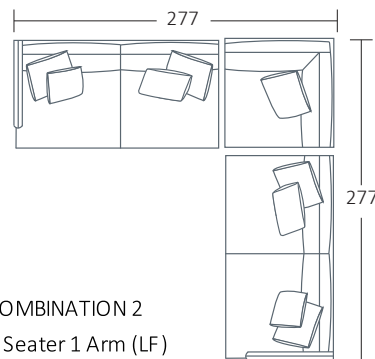

SIDE VIEW (CM)

Seat Height
41

Seat Depth
65

Back Height
67

Arm Height
56

Leg Height
10

Scatter Size
50 x 50 cm
65 x 45 cm
60 x 60 cm

DIMENSIONS (CM)

L 252 x D 102 x H 82
4 Seater

L 222 x D 102 x H 82
3.5 Seater

L 192 x D 102 x H 82
3 Seater

L 172 x D 102 x H 82
2.5 Seater

L 152 x D 102 x H 82
2 Seater

L 82 x D 102 x H 82
Chair

L 80 x D 60 x H 41
Ottoman Rectangle

DIMENSIONS (CM)

L 246 x D 102 x H 82
4 Seater 1 Arm (LF/RF)

L 216 x D 102 x H 82
3.5 Seater 1 Arm (LF/RF)

L 186 x D 102 x H 82
3 Seater 1 Arm (LF/RF)

L 166 x D 102 x H 82
2.5 Seater 1 Arm (LF/RF)

L 146 x D 102 x H 82
2 Seater 1 Arm (LF/RF)

L 96 x D 153 x H 82
Large Chaise (LF/RF)

L 86 x D 153 x H 82
Medium Chaise (LF/RF)

L 102 x D 102 x H 82
Corner (LF/RF)

MODULAR EXAMPLES

COMBINATION 1
Medium Chaise (LF)
3 Seater 1 Arm (RF)

COMBINATION 2
3 Seater 1 Arm (LF)
Corner
3 Seater 1 Arm (RF)