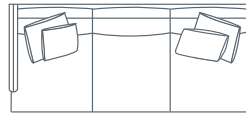

SIDE VIEW (CM)

Seat Height
41

Seat Depth
65

Back Height
67

Arm Height
56

Leg Height
10

Scatter Size
50 x 50 cm
65 x 45 cm
60 x 60 cm

DIMENSIONS (CM)

L 252 x D 102 x H 82
4 Seater

L 222 x D 102 x H 82
3.5 Seater

L 192 x D 102 x H 82
3 Seater

L 172 x D 102 x H 82
2.5 Seater

L 152 x D 102 x H 82
2 Seater

L 82 x D 102 x H 82
Chair

L 80 x D 60 x H 41
Ottoman Rectangle

DIMENSIONS (CM)

L 246 x D 102 x H 82
4 Seater 1 Arm (LF/RF)

L 216 x D 102 x H 82
3.5 Seater 1 Arm (LF/RF)

L 186 x D 102 x H 82
3 Seater 1 Arm (LF/RF)

L 166 x D 102 x H 82
2.5 Seater 1 Arm (LF/RF)

L 146 x D 102 x H 82
2 Seater 1 Arm (LF/RF)

L 96 x D 153 x H 82
Large Chaise (LF/RF)

L 86 x D 153 x H 82
Medium Chaise (LF/RF)

L 102 x D 102 x H 82
Corner (LF/RF)

MODULAR EXAMPLES

COMBINATION 1
Medium Chaise (LF)
3 Seater 1 Arm (RF)

COMBINATION 2
3 Seater 1 Arm (LF)
Corner
3 Seater 1 Arm (RF)