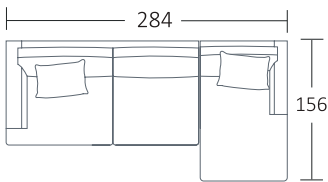

SIDE VIEW (CM)

Seat Height	Seat Depth	Back Height	Arm Height	Leg Height	Scatter Size
41	60	68	58	10	50 x 50 cm

DIMENSIONS (CM)

L 284 x D 96 x H 87
Grande

L 234 x D 96 x H 87
4 Seater

L 204 x D 96 x H 87
3 Seater

L 174 x D 96 x H 87
2 Seater

L 107 x D 96 x H 87
Chair

L 70 x D 60 x H 39
Ottoman Rectangle Small

L 92 x D 72 x H 39
Ottoman Rectangle Large

DIMENSIONS (CM)

L 212 x D 96 x H 87
4 Seater 1 Arm

L 182 x D 96 x H 87
3 Seater 1 Arm

L 152 x D 96 x H 87
2 Seater 1 Arm

L 102 x D 156 x H 87
Chaise

MODULAR COMBINATIONS

COMBINATION 1
3 Seater 1 Arm (LF)
Chaise (RF)

COMBINATION 2
Chaise (LF)
4 Seater 1 Arm (RF)