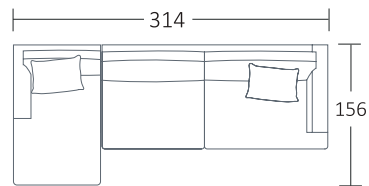

SIDE VIEW (CM)

Seat Height	Seat Depth	Back Height	Arm Height	Leg Height	Scatter Size
41	60	68	58	10	50 x 50 cm

DIMENSIONS (CM)

L 284 x D 96 x H 87
Grande

L 234 x D 96 x H 87
4 Seater

L 204 x D 96 x H 87
3 Seater

L 174 x D 96 x H 87
2 Seater

L 107 x D 96 x H 87
Chair

L 70 x D 60 x H 39
Ottoman Rectangle Small

L 92 x D 72 x H 39
Ottoman Rectangle Large

DIMENSIONS (CM)

L 212 x D 96 x H 87
4 Seater 1 Arm

L 182 x D 96 x H 87
3 Seater 1 Arm

L 152 x D 96 x H 87
2 Seater 1 Arm

L 102 x D 156 x H 87
Chaise

MODULAR COMBINATIONS

COMBINATION 1
3 Seater 1 Arm (LF)
Chaise (RF)

COMBINATION 2
Chaise (LF)
4 Seater 1 Arm (RF)