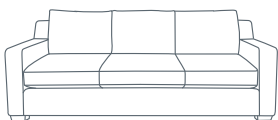

SCATTER

Feather pinched - perforated

UPHOLSTERY

Leather fully upholstered

FEET

Tapered timber legs

SIDE VIEW (CM)

Seat Height
42

Seat Depth
63

Back Height
71

Arm Height
61

Leg Height
4

DIMENSIONS (CM)

L 284 x D 106 x H 90
4 Seater

L 260 x D 106 x H 90
3.5 Seater

L 230 x D 106 x H 90
3 Seater

L 200 x D 106 x H 90
2.5 Seater

L 116 x D 106 x H 90
Chair Plus

L 89 x D 100 x H 90
Chair

L 105 x D 75 x H 40
Ottoman Rectangle Large

L 85 x D 65 x H 40
Ottoman Rectangle Small

DIMENSIONS (CM)

L 269 x D 106 x H 90
4 Seater 1 Arm (LF/RF)

L 185 x D 106 x H 90
2.5 Seater 1 Arm (LF/RF)

L 254 x D 106 x H 90
4 Seater Bench

L 170 x D 106 x H 90
2.5 Seater Bench

L 101 x D 173 x H 90
Chaise (LF/RF)

L 235 x D 106 x H 90
End Chaise (LF/RF)

L 106 x D 106 x H 90
Corner