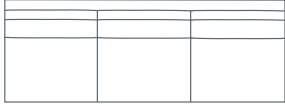

L 200 x D 106 x H 90
2.5 Seater

L 116 x D 106 x H 90
Chair Plus

L 89 x D 100 x H 90
Chair

L 105 x D 75 x H 40
Ottoman Rectangle Large

L 85 x D 65 x H 40
Ottoman Rectangle Small

DIMENSIONS (CM)

L 269 x D 106 x H 90
4 Seater 1 Arm (LF/RF)

L 185 x D 106 x H 90
2.5 Seater 1 Arm (LF/RF)

L 254 x D 106 x H 90
4 Seater Bench

L 170 x D 106 x H 90
2.5 Seater Bench

L 101 x D 173 x H 90
Chaise (LF/RF)

L 235 x D 106 x H 90
End Chaise (LF/RF)

L 106 x D 106 x H 90
Corner