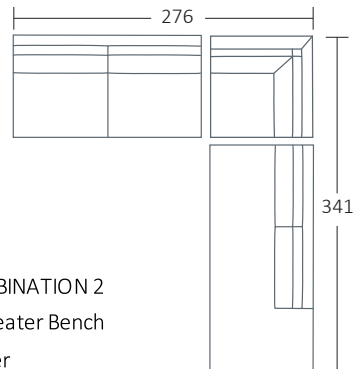

Seat Depth
63

Back Height
71

Arm Height
61

Leg Height
4

DIMENSIONS (CM)

L 284 x D 106 x H 90
4 Seater

L 260 x D 106 x H 90
3.5 Seater

L 230 x D 106 x H 90
3 Seater

L 200 x D 106 x H 90
2.5 Seater

L 116 x D 106 x H 90
Chair Plus

L 89 x D 100 x H 90
Chair

L 105 x D 75 x H 40
Ottoman Rectangle Large

L 85 x D 65 x H 40
Ottoman Rectangle Small

DIMENSIONS (CM)

L 269 x D 106 x H 90
4 Seater 1 Arm (LF/RF)

L 185 x D 106 x H 90
2.5 Seater 1 Arm (LF/RF)

L 254 x D 106 x H 90
4 Seater Bench

L 170 x D 106 x H 90
2.5 Seater Bench

L 101 x D 173 x H 90
Chaise (LF/RF)

L 235 x D 106 x H 90
End Chaise (LF/RF)

L 106 x D 106 x H 90
Corner

MODULAR EXAMPLES

COMBINATION 1
4 Seater 1 Arm (LF)
Chaise (RF)

COMBINATION 2
2.5 Seater Bench
Corner
End Chaise (RF)