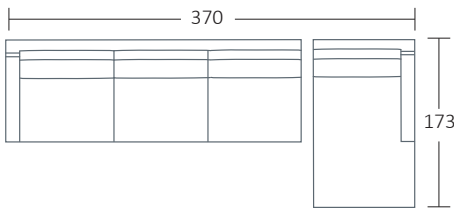

Seat Depth
63

Back Height
71

Arm Height
61

Leg Height
4

DIMENSIONS (CM)

L 284 x D 106 x H 90
4 Seater

L 260 x D 106 x H 90
3.5 Seater

L 230 x D 106 x H 90
3 Seater

L 200 x D 106 x H 90
2.5 Seater

L 116 x D 106 x H 90
Chair Plus

L 89 x D 100 x H 90
Chair

L 105 x D 75 x H 40
Ottoman Rectangle Large

L 85 x D 65 x H 40
Ottoman Rectangle Small

DIMENSIONS (CM)

L 269 x D 106 x H 90
4 Seater 1 Arm (LF/RF)

L 185 x D 106 x H 90
2.5 Seater 1 Arm (LF/RF)

L 254 x D 106 x H 90
4 Seater Bench

L 170 x D 106 x H 90
2.5 Seater Bench

L 101 x D 173 x H 90
Chaise (LF/RF)

L 235 x D 106 x H 90
End Chaise (LF/RF)

L 106 x D 106 x H 90
Corner

MODULAR EXAMPLES

COMBINATION 1
4 Seater 1 Arm (LF)
Chaise (RF)

COMBINATION 2
2.5 Seater Bench
Corner
End Chaise (RF)