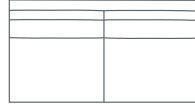

L 200 x D 106 x H 90
2.5 Seater

L 116 x D 106 x H 90
Chair Plus

L 89 x D 100 x H 90
Chair

L 105 x D 75 x H 40
Ottoman Rectangle Large

L 85 x D 65 x H 40
Ottoman Rectangle Small

DIMENSIONS (CM)

L 269 x D 106 x H 90
4 Seater 1 Arm (LF/RF)

L 185 x D 106 x H 90
2.5 Seater 1 Arm (LF/RF)

L 254 x D 106 x H 90
4 Seater Bench

L 170 x D 106 x H 90
2.5 Seater Bench

L 101 x D 173 x H 90
Chaise (LF/RF)

L 235 x D 106 x H 90
End Chaise (LF/RF)

L 106 x D 106 x H 90
Corner