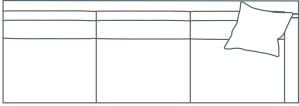

Seat Depth
63

Back Height
71

Arm Height
61

Leg Height
4

DIMENSIONS (CM)

L 284 x D 106 x H 90
4 Seater

L 260 x D 106 x H 90
3.5 Seater

L 230 x D 106 x H 90
3 Seater

L 200 x D 106 x H 90
2.5 Seater

L 116 x D 106 x H 90
Chair Plus

L 89 x D 100 x H 90
Chair

L 105 x D 75 x H 40
Ottoman Rectangle Large

L 85 x D 65 x H 40
Ottoman Rectangle Small

DIMENSIONS (CM)

L 269 x D 106 x H 90
4 Seater 1 Arm (LF/RF)

L 185 x D 106 x H 90
2.5 Seater 1 Arm (LF/RF)

L 254 x D 106 x H 90
4 Seater Bench

L 170 x D 106 x H 90
2.5 Seater Bench

L 101 x D 173 x H 90
Chaise (LF/RF)

L 235 x D 106 x H 90
End Chaise (LF/RF)

L 106 x D 106 x H 90
Corner