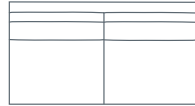

SIDE VIEW (CM)

Seat Height	Seat Depth	Back Height	Arm Height	Leg Height	Scatter Size
42	63	71	61	4	55 x 55 cm

DIMENSIONS (CM)

L 284 x D 106 x H 90
4 Seater

L 260 x D 106 x H 90
3.5 Seater

L 230 x D 106 x H 90
3 Seater

L 200 x D 106 x H 90
2.5 Seater

L 116 x D 106 x H 90
Chair Plus

L 89 x D 100 x H 90
Chair

L 105 x D 75 x H 40
Ottoman Rectangle Large

L 85 x D 65 x H 40
Ottoman Rectangle Small

DIMENSIONS (CM)

L 269 x D 106 x H 90
4 Seater 1 Arm (LF/RF)

L 185 x D 106 x H 90
2.5 Seater 1 Arm (LF/RF)

L 254 x D 106 x H 90
4 Seater Bench

L 170 x D 106 x H 90
2.5 Seater Bench

L 101 x D 173 x H 90
Chaise (LF/RF)

L 235 x D 106 x H 90
End Chaise (LF/RF)

L 106 x D 106 x H 90
Corner