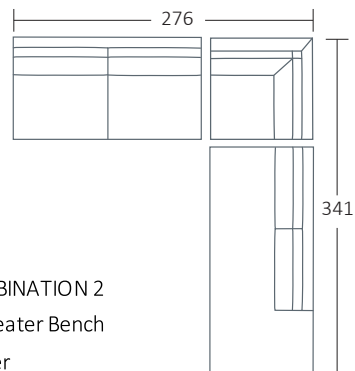

SIDE VIEW (CM)

Seat Height	Seat Depth	Back Height	Arm Height	Leg Height	Scatter Size
42	63	71	61	4	55 x 55 cm

DIMENSIONS (CM)

L 284 x D 106 x H 90
4 Seater

L 260 x D 106 x H 90
3.5 Seater

L 230 x D 106 x H 90
3 Seater

L 200 x D 106 x H 90
2.5 Seater

L 116 x D 106 x H 90
Chair Plus

L 89 x D 100 x H 90
Chair

L 105 x D 75 x H 40
Ottoman Rectangle Large

L 85 x D 65 x H 40
Ottoman Rectangle Small

DIMENSIONS (CM)

L 269 x D 106 x H 90
4 Seater 1 Arm (LF/RF)

L 185 x D 106 x H 90
2.5 Seater 1 Arm (LF/RF)

L 254 x D 106 x H 90
4 Seater Bench

L 170 x D 106 x H 90
2.5 Seater Bench

L 101 x D 173 x H 90
Chaise (LF/RF)

L 235 x D 106 x H 90
End Chaise (LF/RF)

L 106 x D 106 x H 90
Corner

MODULAR EXAMPLES

COMBINATION 1
4 Seater 1 Arm (LF)
Chaise (RF)

COMBINATION 2
2.5 Seater Bench
Corner
End Chaise (RF)