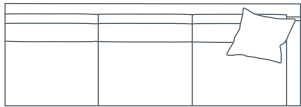

SIDE VIEW (CM)

Seat Height	Seat Depth	Back Height	Arm Height	Leg Height	Scatter Size
42	63	71	61	4	55 x 55 cm

DIMENSIONS (CM)

L 284 x D 106 x H 90
4 Seater

L 260 x D 106 x H 90
3.5 Seater

L 230 x D 106 x H 90
3 Seater

L 200 x D 106 x H 90
2.5 Seater

L 116 x D 106 x H 90
Chair Plus

L 89 x D 100 x H 90
Chair

L 105 x D 75 x H 40
Ottoman Rectangle Large

L 85 x D 65 x H 40
Ottoman Rectangle Small

DIMENSIONS (CM)

L 269 x D 106 x H 90
4 Seater 1 Arm (LF/RF)

L 185 x D 106 x H 90
2.5 Seater 1 Arm (LF/RF)

L 254 x D 106 x H 90
4 Seater Bench

L 170 x D 106 x H 90
2.5 Seater Bench

L 101 x D 173 x H 90
Chaise (LF/RF)

L 235 x D 106 x H 90
End Chaise (LF/RF)

L 106 x D 106 x H 90
Corner

MODULAR EXAMPLES

COMBINATION 1
4 Seater 1 Arm (LF)
Chaise (RF)

COMBINATION 2
2.5 Seater Bench
Corner
End Chaise (RF)