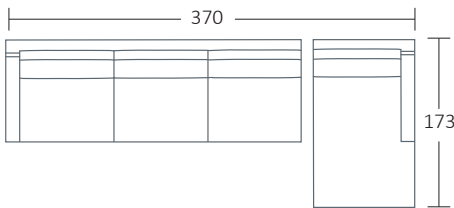

SIDE VIEW (CM)

Seat Height	Seat Depth	Back Height	Arm Height	Leg Height	Scatter Size
42	63	71	61	4	55 x 55 cm

DIMENSIONS (CM)

L 284 x D 106 x H 90
4 Seater

L 260 x D 106 x H 90
3.5 Seater

L 230 x D 106 x H 90
3 Seater

L 200 x D 106 x H 90
2.5 Seater

L 116 x D 106 x H 90
Chair Plus

L 89 x D 100 x H 90
Chair

L 105 x D 75 x H 40
Ottoman Rectangle Large

L 85 x D 65 x H 40
Ottoman Rectangle Small

DIMENSIONS (CM)

L 269 x D 106 x H 90
4 Seater 1 Arm (LF/RF)

L 185 x D 106 x H 90
2.5 Seater 1 Arm (LF/RF)

L 254 x D 106 x H 90
4 Seater Bench

L 170 x D 106 x H 90
2.5 Seater Bench

L 101 x D 173 x H 90
Chaise (LF/RF)

L 235 x D 106 x H 90
End Chaise (LF/RF)

L 106 x D 106 x H 90
Corner

MODULAR EXAMPLES

COMBINATION 1
4 Seater 1 Arm (LF)
Chaise (RF)

COMBINATION 2
2.5 Seater Bench
Corner
End Chaise (RF)