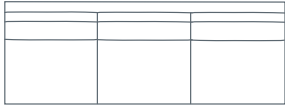

SIDE VIEW (CM)

Seat Height	Seat Depth	Back Height	Arm Height	Leg Height	Scatter Size
42	63	71	61	4	55 x 55 cm

DIMENSIONS (CM)

L 284 x D 106 x H 90
4 Seater

L 260 x D 106 x H 90
3.5 Seater

L 230 x D 106 x H 90
3 Seater

L 200 x D 106 x H 90
2.5 Seater

L 116 x D 106 x H 90
Chair Plus

L 89 x D 100 x H 90
Chair

L 105 x D 75 x H 40
Ottoman Rectangle Large

L 85 x D 65 x H 40
Ottoman Rectangle Small

DIMENSIONS (CM)

L 269 x D 106 x H 90
4 Seater 1 Arm (LF/RF)

L 185 x D 106 x H 90
2.5 Seater 1 Arm (LF/RF)

L 254 x D 106 x H 90
4 Seater Bench

L 170 x D 106 x H 90
2.5 Seater Bench

L 101 x D 173 x H 90
Chaise (LF/RF)

L 235 x D 106 x H 90
End Chaise (LF/RF)

L 106 x D 106 x H 90
Corner

MODULAR EXAMPLES

COMBINATION 1
4 Seater 1 Arm (LF)
Chaise (RF)

COMBINATION 2
2.5 Seater Bench
Corner
End Chaise (RF)