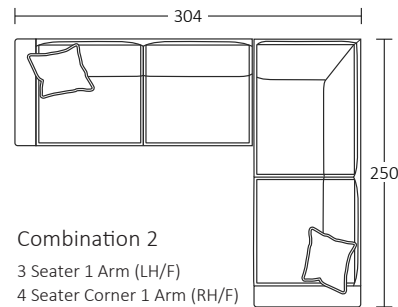

LH/F = Left Hand Facing, RH/F = Right Hand Facing

\*Please note: Seat height dimensions may change when non standard inserts are used.

Refer to Molmic website for Timber Stains and Powdercoat colours  
 All designs remain the intellectual property of Molmic Furniture  
 Improvements or alterations to design, construction or dimensions may occur without notice  
 Molmic Pty Ltd ABN 35 400 631 463

DIMENSIONS (CM)

L 146 x D 100 x H 93  
2 Seater Bench

L 166 x D 100 x H 93  
2.5 Seater Bench

L 186 x D 100 x H 93  
3 Seater Bench

L 206 x D 100 x H 93  
4 Seater Bench

L 164 x D 100 x H 93  
2 Seater 1 Arm (LH/F, RH/F)

L 184 x D 100 x H 93  
2.5 Seater 1 Arm (LH/F, RH/F)

L 204 x D 100 x H 93  
3 Seater 1 Arm (LH/F, RH/F)

L 224 x D 100 x H 93  
4 Seater 1 Arm (LH/F, RH/F)

L 230 x D 100 x H 93  
3 Seater Corner 1 Arm  
(LH/F, RH/F)

L 250 x D 100 x H 93  
4 Seater Corner 1 Arm  
(LH/F, RH/F)

L 100 x D 100 x H 93  
Corner

MODULAR COMBINATIONS

LH/F = Left Hand Facing, RH/F = Right Hand Facing

\*Please note: Seat height dimensions may change when non standard inserts are used.