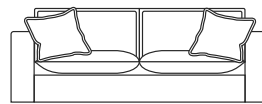

SIDE VIEW (CM)

Seat Height  
 50 (top of dome)

Seat Depth  
 65

Back Height  
 66

Arm Height  
 66

Leg Height  
 4

Scatter Size  
 60 x 60 cm

DIMENSIONS (CM)

L 242 x D 100 x H 93  
 4 Seater

L 222 x D 100 x H 93  
 3 Seater

L 202 x D 100 x H 93  
 2.5 Seater

L 182 x D 100 x H 93  
 2 Seater

L 85 x D 95 x H 93  
 Chair

L 75 x D 75 x H 50  
 Ottoman Square

L 105 x D 75 x H 50  
 Ottoman Rectangle

DIMENSIONS (CM)

L 146 x D 100 x H 93  
2 Seater Bench

L 166 x D 100 x H 93  
2.5 Seater Bench

L 186 x D 100 x H 93  
3 Seater Bench

L 206 x D 100 x H 93  
4 Seater Bench

L 164 x D 100 x H 93  
2 Seater 1 Arm (LH/F, RH/F)