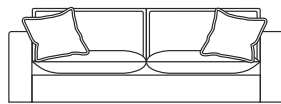

SIDE VIEW (CM)

Seat Height  
 50 (top of dome)

Seat Depth  
 65

Back Height  
 66

Arm Height  
 66

Leg Height  
 4

Scatter Size  
 60 x 60 cm

DIMENSIONS (CM)

L 242 x D 100 x H 93  
 4 Seater

L 222 x D 100 x H 93  
 3 Seater

L 202 x D 100 x H 93  
 2.5 Seater

L 182 x D 100 x H 93  
 2 Seater

L 85 x D 95 x H 93  
 Chair

L 75 x D 75 x H 50  
 Ottoman Square

L 105 x D 75 x H 50  
 Ottoman Rectangle

DIMENSIONS (CM)

L 146 x D 100 x H 93  
2 Seater Bench

L 166 x D 100 x H 93  
2.5 Seater Bench

L 186 x D 100 x H 93  
3 Seater Bench

L 206 x D 100 x H 93  
4 Seater Bench

L 164 x D 100 x H 93  
2 Seater 1 Arm (LH/F, RH/F)