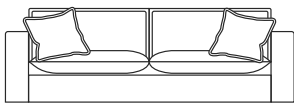

SIDE VIEW (CM)

Seat Height  
 50 (top of dome)

Seat Depth  
 65

Back Height  
 66

Arm Height  
 66

Leg Height  
 4

Scatter Size  
 60 x 60 cm

DIMENSIONS (CM)

L 242 x D 100 x H 93  
 4 Seater

L 222 x D 100 x H 93  
 3 Seater

L 202 x D 100 x H 93  
 2.5 Seater

L 182 x D 100 x H 93  
 2 Seater

L 85 x D 95 x H 93  
 Chair

L 75 x D 75 x H 50  
 Ottoman Square

L 105 x D 75 x H 50  
 Ottoman Rectangle

DIMENSIONS (CM)

L 146 x D 100 x H 93  
2 Seater Bench

L 166 x D 100 x H 93  
2.5 Seater Bench

L 186 x D 100 x H 93  
3 Seater Bench

L 206 x D 100 x H 93  
4 Seater Bench

L 164 x D 100 x H 93  
2 Seater 1 Arm (LH/F, RH/F)