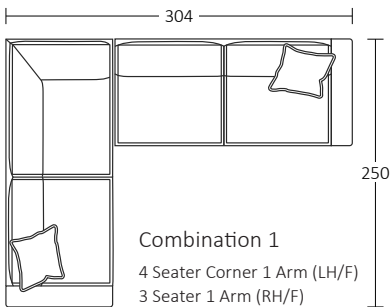

LH/F = Left Hand Facing, RH/F = Right Hand Facing

\*Please note: Seat height dimensions may change when non standard inserts are used.

Refer to Molmic website for Timber Stains and Powdercoat colours  
 All designs remain the intellectual property of Molmic Furniture  
 Improvements or alterations to design, construction or dimensions may occur without notice  
 Molmic Pty Ltd ABN 35 400 631 463

DIMENSIONS (CM)

L 146 x D 100 x H 93  
2 Seater Bench

L 166 x D 100 x H 93  
2.5 Seater Bench

L 186 x D 100 x H 93  
3 Seater Bench

L 206 x D 100 x H 93  
4 Seater Bench

L 164 x D 100 x H 93  
2 Seater 1 Arm (LH/F, RH/F)

L 184 x D 100 x H 93  
2.5 Seater 1 Arm (LH/F, RH/F)

L 204 x D 100 x H 93  
3 Seater 1 Arm (LH/F, RH/F)

L 224 x D 100 x H 93  
4 Seater 1 Arm (LH/F, RH/F)

L 230 x D 100 x H 93  
3 Seater Corner 1 Arm  
(LH/F, RH/F)

L 250 x D 100 x H 93  
4 Seater Corner 1 Arm  
(LH/F, RH/F)

L 100 x D 100 x H 93  
Corner

MODULAR COMBINATIONS

LH/F = Left Hand Facing, RH/F = Right Hand Facing

\*Please note: Seat height dimensions may change when non standard inserts are used.