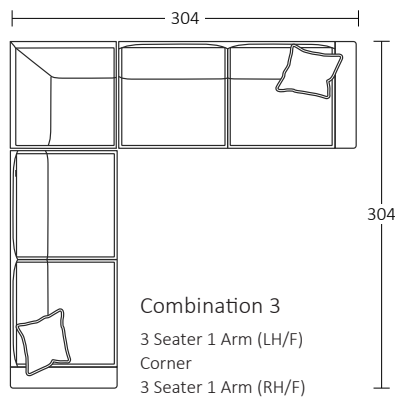

LH/F = Left Hand Facing, RH/F = Right Hand Facing

\*Please note: Seat height dimensions may change when non standard inserts are used.

Refer to Molmic website for Timber Stains and Powdercoat colours  
 All designs remain the intellectual property of Molmic Furniture  
 Improvements or alterations to design, construction or dimensions may occur without notice  
 Molmic Pty Ltd ABN 35 400 631 463

DIMENSIONS (CM)

L 146 x D 100 x H 93  
2 Seater Bench

L 166 x D 100 x H 93  
2.5 Seater Bench

L 186 x D 100 x H 93  
3 Seater Bench

L 206 x D 100 x H 93  
4 Seater Bench

L 164 x D 100 x H 93  
2 Seater 1 Arm (LH/F, RH/F)

L 184 x D 100 x H 93  
2.5 Seater 1 Arm (LH/F, RH/F)

L 204 x D 100 x H 93  
3 Seater 1 Arm (LH/F, RH/F)

L 224 x D 100 x H 93  
4 Seater 1 Arm (LH/F, RH/F)

L 230 x D 100 x H 93  
3 Seater Corner 1 Arm  
(LH/F, RH/F)

L 250 x D 100 x H 93  
4 Seater Corner 1 Arm  
(LH/F, RH/F)

L 100 x D 100 x H 93  
Corner

MODULAR COMBINATIONS

LH/F = Left Hand Facing, RH/F = Right Hand Facing

\*Please note: Seat height dimensions may change when non standard inserts are used.