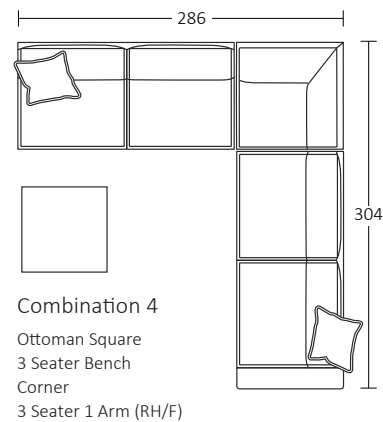

SIDE VIEW (CM)

Seat Height  
 50 (top of dome)

Seat Depth  
 65

Back Height  
 66

Arm Height  
 66

Leg Height  
 4

Scatter Size  
 60 x 60 cm

DIMENSIONS (CM)

DIMENSIONS (CM)

L 146 x D 100 x H 93  
2 Seater Bench

L 166 x D 100 x H 93  
2.5 Seater Bench

L 186 x D 100 x H 93  
3 Seater Bench

L 206 x D 100 x H 93  
4 Seater Bench

L 164 x D 100 x H 93  
2 Seater 1 Arm (LH/F, RH/F)

L 184 x D 100 x H 93  
2.5 Seater 1 Arm (LH/F, RH/F)

L 204 x D 100 x H 93  
3 Seater 1 Arm (LH/F, RH/F)

L 224 x D 100 x H 93  
4 Seater 1 Arm (LH/F, RH/F)

L 230 x D 100 x H 93  
3 Seater Corner 1 Arm  
(LH/F, RH/F)

L 250 x D 100 x H 93  
4 Seater Corner 1 Arm  
(LH/F, RH/F)

L 100 x D 100 x H 93  
Corner

MODULAR COMBINATIONS

LH/F = Left Hand Facing, RH/F = Right Hand Facing

\*Please note: Seat height dimensions may change when non standard inserts are used.