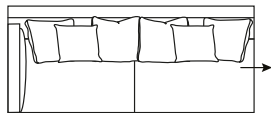

Scatter Size

55 x 55 cm

DIMENSIONS (CM)

L 254 x D 105 x H 86

4 Seater

L 254 x D 105 x H 86

4 Seater (2 pieces)

L 234 x D 105 x H 86

3.5 Seater

L 234 x D 105 x H 86

3.5 Seater (2 pieces)

L 214 x D 105 x H 86

3 Seater

L 194 x D 105 x H 86

2.5 Seater

L 174 x D 105 x H 86

2 Seater

L 236 x D 105 x H 86

Daybed L/F, R/F

L 84 x D 95 x H 82

Chair

L/F = Left Hand Facing, R/F = Right Hand Facing

*Please note: Seat height dimensions may change when non standard inserts are used.

Refer to Molmic website for Timber Stains and Powdercoat colours
All designs remain the intellectual property of Molmic Furniture
Improvements or alterations to design, construction or dimensions may occur without notice
Molmic Pty Ltd ABN 35 400 631 463

DIMENSIONS (CM)

L 236 x D 105 x H 86
4 Seater 1 Arm (L/F, R/F)

L 216 x D 105 x H 86
3.5 Seater 1 Arm (L/F, R/F)

L 196 x D 105 x H 86
3 Seater 1 Arm (L/F, R/F)

L 176 x D 105 x H 86
2.5 Seater 1 Arm (L/F, R/F)