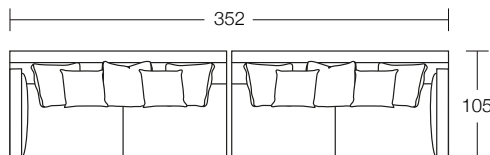

Scatter Size

55 x 55 cm

DIMENSIONS (CM)

L 254 x D 105 x H 86

4 Seater

L 254 x D 105 x H 86

4 Seater (2 pieces)

L 234 x D 105 x H 86

DIMENSIONS (CM)

L 236 x D 105 x H 86
4 Seater 1 Arm (L/F, R/F)

L 216 x D 105 x H 86
3.5 Seater 1 Arm (L/F, R/F)

L 196 x D 105 x H 86
3 Seater 1 Arm (L/F, R/F)

L 176 x D 105 x H 86
2.5 Seater 1 Arm (L/F, R/F)

L 156 x D 105 x H 86
2 Seater 1 Arm (L/F, R/F)

L 105 x D 105 x H 86
Corner

L 107 x D 160 x H 86
Chaise (L/F, R/F)

L 99 x D 99 x H 43
Ottoman Square

L 99 x D 70 x H 43
Ottoman Rectangle

MODULAR COMBINATIONS

Combination 1
3.5 Seater Corner 1 Arm (L/F)
Chaise (R/F)

Combination 2
2.5 Seater 1 Arm (L/F)
2.5 Seater 1 Arm (R/F)

L/F = Left Hand Facing, R/F = Right Hand Facing

*Please note: Seat height dimensions may change when non standard inserts are used.