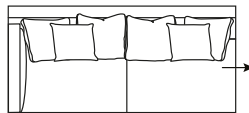

Scatter Size

55 x 55 cm

DIMENSIONS (CM)

L 254 x D 105 x H 86

4 Seater

L 254 x D 105 x H 86

4 Seater (2 pieces)

L 234 x D 105 x H 86

3.5 Seater

L 234 x D 105 x H 86

3.5 Seater (2 pieces)

L 214 x D 105 x H 86

3 Seater

L 194 x D 105 x H 86

2.5 Seater

L 174 x D 105 x H 86

2 Seater

L 236 x D 105 x H 86

Daybed L/F, R/F

L 84 x D 95 x H 82

Chair

L/F = Left Hand Facing, R/F = Right Hand Facing

*Please note: Seat height dimensions may change when non standard inserts are used.

Refer to Molmic website for Timber Stains and Powdercoat colours
All designs remain the intellectual property of Molmic Furniture
Improvements or alterations to design, construction or dimensions may occur without notice
Molmic Pty Ltd ABN 35 400 631 463

DIMENSIONS (CM)

L 236 x D 105 x H 86
4 Seater 1 Arm (L/F, R/F)

L 216 x D 105 x H 86
3.5 Seater 1 Arm (L/F, R/F)

L 196 x D 105 x H 86
3 Seater 1 Arm (L/F, R/F)

L 176 x D 105 x H 86
2.5 Seater 1 Arm (L/F, R/F)