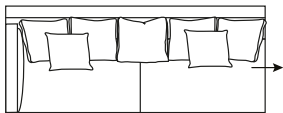

Scatter Size

55 x 55 cm

DIMENSIONS (CM)

L 254 x D 105 x H 86

4 Seater

L 254 x D 105 x H 86

4 Seater (2 pieces)

L 234 x D 105 x H 86

3.5 Seater

L 234 x D 105 x H 86

3.5 Seater (2 pieces)

L 214 x D 105 x H 86

3 Seater

L 194 x D 105 x H 86

2.5 Seater

L 174 x D 105 x H 86

2 Seater

L 236 x D 105 x H 86

Daybed L/F, R/F

L 84 x D 95 x H 82

Chair

L/F = Left Hand Facing, R/F = Right Hand Facing

*Please note: Seat height dimensions may change when non standard inserts are used.

Refer to Molmic website for Timber Stains and Powdercoat colours
All designs remain the intellectual property of Molmic Furniture
Improvements or alterations to design, construction or dimensions may occur without notice
Molmic Pty Ltd ABN 35 400 631 463

DIMENSIONS (CM)

L 236 x D 105 x H 86
4 Seater 1 Arm (L/F, R/F)

L 216 x D 105 x H 86
3.5 Seater 1 Arm (L/F, R/F)

L 196 x D 105 x H 86
3 Seater 1 Arm (L/F, R/F)

L 176 x D 105 x H 86
2.5 Seater 1 Arm (L/F, R/F)