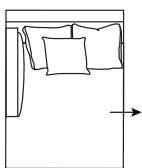

Scatter Size

55 x 55 cm

DIMENSIONS (CM)

L 254 x D 105 x H 86

4 Seater

L 254 x D 105 x H 86

4 Seater (2 pieces)

L 234 x D 105 x H 86

2 Seater

L 236 x D 105 x H 86

Daybed L/F, R/F

L 84 x D 95 x H 82

Chair

L/F = Left Hand Facing, R/F = Right Hand Facing

*Please note: Seat height dimensions may change when non standard inserts are used.

Refer to Molmic website for Timber Stains and Powdercoat colours
All designs remain the intellectual property of Molmic Furniture
Improvements or alterations to design, construction or dimensions may occur without notice
Molmic Pty Ltd ABN 35 400 631 463

DIMENSIONS (CM)

L 236 x D 105 x H 86
4 Seater 1 Arm (L/F, R/F)

L 216 x D 105 x H 86
3.5 Seater 1 Arm (L/F, R/F)

L 196 x D 105 x H 86
3 Seater 1 Arm (L/F, R/F)

L 176 x D 105 x H 86
2.5 Seater 1 Arm (L/F, R/F)

L 156 x D 105 x H 86
2 Seater 1 Arm (L/F, R/F)

L 105 x D 105 x H 86
Corner

L 107 x D 160 x H 86
Chaise (L/F, R/F)

L 99 x D 99 x H 43
Ottoman Square

L 99 x D 70 x H 43
Ottoman Rectangle

MODULAR COMBINATIONS