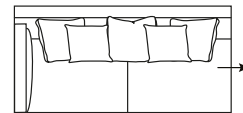

Scatter Size

55 x 55 cm

DIMENSIONS (CM)

L 254 x D 105 x H 86

4 Seater

L 254 x D 105 x H 86

4 Seater (2 pieces)

L 234 x D 105 x H 86

2 Seater

L 236 x D 105 x H 86

Daybed L/F, R/F

L 84 x D 95 x H 82

Chair

L/F = Left Hand Facing, R/F = Right Hand Facing

*Please note: Seat height dimensions may change when non standard inserts are used.

Refer to Molmic website for Timber Stains and Powdercoat colours
All designs remain the intellectual property of Molmic Furniture
Improvements or alterations to design, construction or dimensions may occur without notice
Molmic Pty Ltd ABN 35 400 631 463

DIMENSIONS (CM)

L 236 x D 105 x H 86
4 Seater 1 Arm (L/F, R/F)

L 216 x D 105 x H 86
3.5 Seater 1 Arm (L/F, R/F)

L 196 x D 105 x H 86
3 Seater 1 Arm (L/F, R/F)

L 176 x D 105 x H 86
2.5 Seater 1 Arm (L/F, R/F)

L 156 x D 105 x H 86
2 Seater 1 Arm (L/F, R/F)

L 105 x D 105 x H 86
Corner

L 107 x D 160 x H 86
Chaise (L/F, R/F)

L 99 x D 99 x H 43
Ottoman Square

L 99 x D 70 x H 43
Ottoman Rectangle

MODULAR COMBINATIONS