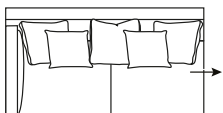

Scatter Size

55 x 55 cm

DIMENSIONS (CM)

L 254 x D 105 x H 86

4 Seater

L 254 x D 105 x H 86

4 Seater (2 pieces)

L 234 x D 105 x H 86

2 Seater

L 236 x D 105 x H 86

Daybed L/F, R/F

L 84 x D 95 x H 82

Chair

L/F = Left Hand Facing, R/F = Right Hand Facing

*Please note: Seat height dimensions may change when non standard inserts are used.

Refer to Molmic website for Timber Stains and Powdercoat colours
All designs remain the intellectual property of Molmic Furniture
Improvements or alterations to design, construction or dimensions may occur without notice
Molmic Pty Ltd ABN 35 400 631 463

DIMENSIONS (CM)

L 236 x D 105 x H 86
4 Seater 1 Arm (L/F, R/F)

L 216 x D 105 x H 86
3.5 Seater 1 Arm (L/F, R/F)

L 196 x D 105 x H 86
3 Seater 1 Arm (L/F, R/F)

L 176 x D 105 x H 86
2.5 Seater 1 Arm (L/F, R/F)

L 156 x D 105 x H 86
2 Seater 1 Arm (L/F, R/F)

L 105 x D 105 x H 86
Corner

L 107 x D 160 x H 86
Chaise (L/F, R/F)

L 99 x D 99 x H 43
Ottoman Square

L 99 x D 70 x H 43
Ottoman Rectangle

MODULAR COMBINATIONS